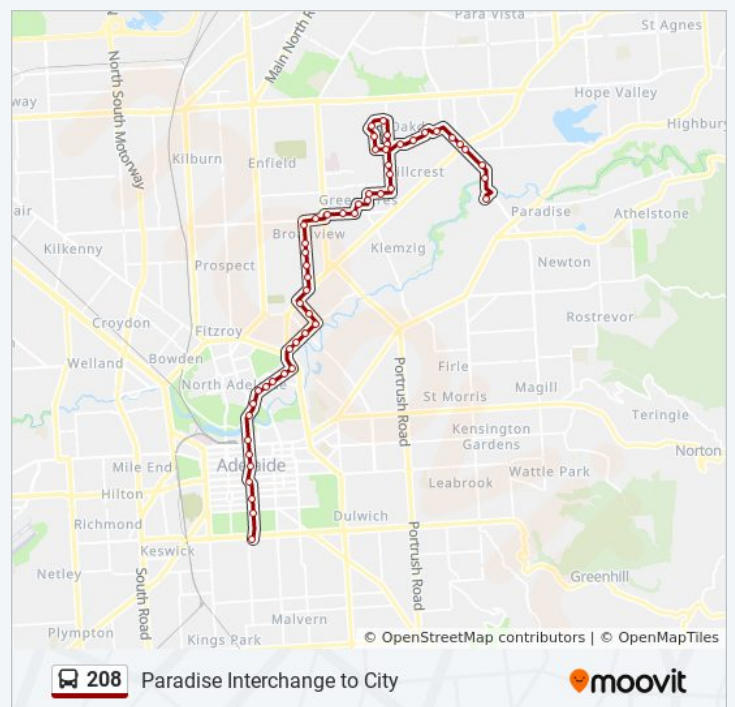

Direction: Paradise

54 stops

[VIEW LINE SCHEDULE](#)

Stop 1 King William Rd - North West side

208 bus Time Schedule

Paradise Route Timetable:

Sunday	09:06 - 18:11
Monday	06:04 - 18:48

- Stop O2 Peacock Rd - West side
- Stop Q1 King William St - West side
- Stop T1 Victoria Sq - South West side
- Stop V2 King William St - West side
- Stop X2 King William St - West side
- Stop Z2 King William Rd - West side
- Stop 1 Sir Edwin Smith Ave - North side
- Stop 2 Sir Edwin Smith Ave - West side
- Stop 2A Melbourne St - North West side
- Stop 3 Melbourne St - North West side
- Stop 3A Melbourne St - North West side
- Stop 4 Melbourne St - North West side
- Stop 5 Melbourne St - North West side
- Stop 7 Walkerville Tce - North West side
- Stop 8 Walkerville Tce - North side
- Stop 9 Walkerville Tce - North West side
- Stop 10 Walkerville Tce - North West side
- Stop 10A Smith St - South West side
- Stop 11 Smith St - South West side
- Stop 13 North East Rd - North West side
- Stop 14 Galway Ave - West side
- Stop 15 Galway Ave - West side
- Stop 16 Galway Ave - West side
- Stop 17 Galway Ave - West side
- Stop 18 Galway Ave - West side
- Stop 19 Regency Rd / Moresby Ave - North side
- Stop 20A Muller Rd - North side
- Stop 20B Muller Rd - North side
- Stop 21 Muller Rd - North side
- Stop 22 Rellum Rd - North side
- Stop 22A Birdwood Rd - West side
- Stop 23 Princes Rd - North side
- Stop 23A Princes Rd - North side

Tuesday	06:04 - 18:48
Wednesday	06:04 - 18:48
Thursday	06:04 - 18:48
Friday	06:04 - 18:48
Saturday	07:53 - 18:11

208 bus Info

Direction: Paradise

Stops: 54

Trip Duration: 50 min

Line Summary:

Stop 24 Fosters Rd - West side

Stop 25 Fosters Rd - West side

Stop 25A Fosters Rd - West side

Stop 27A Fosters Rd - West side

Stop 27B Fosters Rd - West side

Stop 27 The Promenade - South side

Stop 26C The Promenade - South East side

Stop 26B Navigator Dr - East side