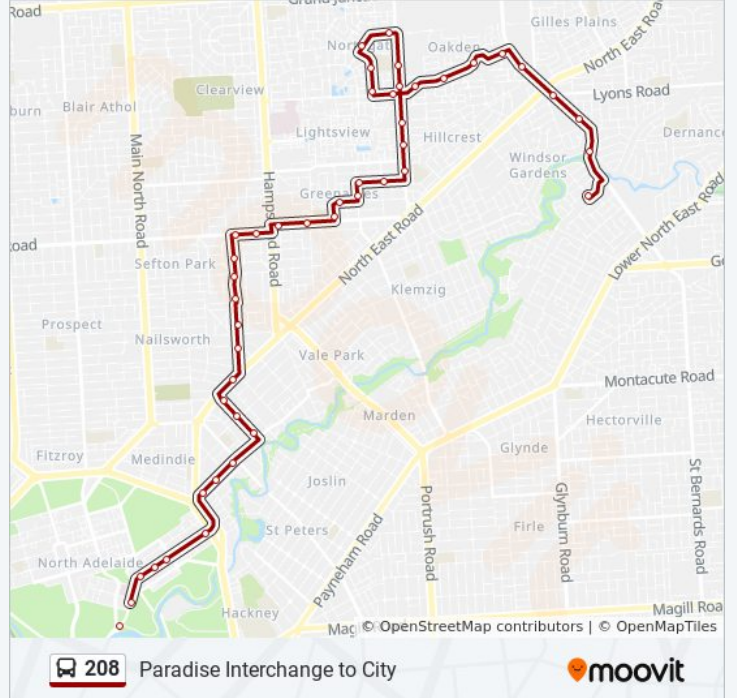

208 bus Info

Direction: City

Stops: 50

Trip Duration: 45 min

Line Summary:

- Stop 22 Rellum Rd - South side
- Stop 21 Karoomba Ave - East side
- Stop 20B Muller Rd - South side
- Stop 20A Muller Rd - South side
- Stop 20 Regency Rd / Moresby Ave - South side
- Stop 19 Regency Rd / Galway Ave - South side
- Stop 18 Galway Ave - East side
- Stop 17 Galway Ave - East side
- Stop 16 Galway Ave - East side
- Stop 15 Galway Ave - East side
- Stop 14 Galway Ave - East side
- Stop 13 North East Rd - South East side
- Stop 11 Smith St - North East side
- Stop 10A Smith St - North East side
- Stop 10 Smith St - North East side
- Stop 9 Walkerville Tce - South East side
- Stop 8 Walkerville Tce - South East side
- Stop 7 Walkerville Tce - South side
- Stop 5 Melbourne St - South East side
- Stop 4 Melbourne St - South East side
- Stop 3A Melbourne St - South East side
- Stop 3 Melbourne St - South East side
- Stop 2A Melbourne St - South East side
- Stop 2 Sir Edwin Smith Ave - East side
- Stop 1 Sir Edwin Smith Ave - South side
- Stop A2 King William Rd - East side
- Stop D1 King William St - East side
- Stop F1 King William St - North East side

Tuesday	06:04 - 18:48
Wednesday	06:04 - 18:48
Thursday	06:04 - 18:48
Friday	06:04 - 18:48
Saturday	07:53 - 18:11

208 bus Info

Direction: Paradise

Stops: 54

Trip Duration: 50 min

Line Summary:

Stop 24 Fosters Rd - West side