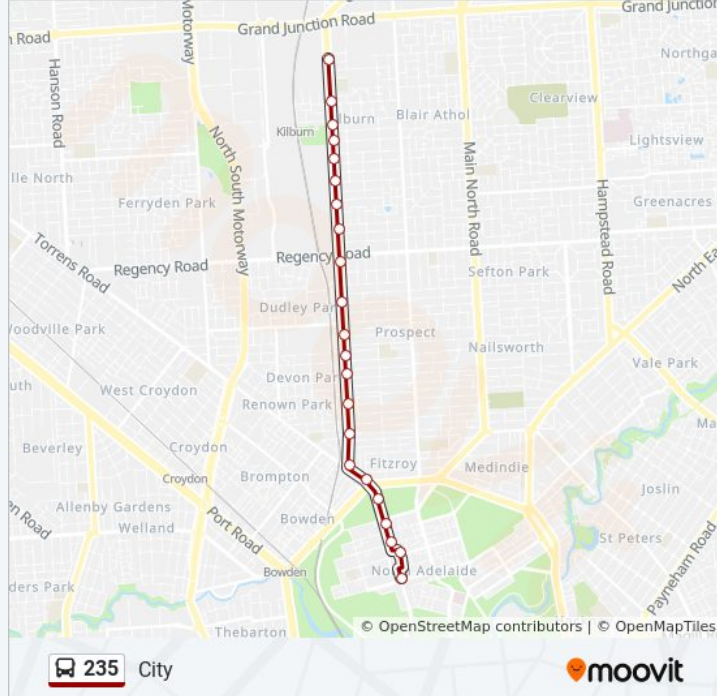

Direction: City

28 stops

[VIEW LINE SCHEDULE](#)

- Stop 22 Churchill Rd - East side
- Stop 21 Churchill Rd - East side
- Stop 20 Churchill Rd - East side
- Stop 19 Churchill Rd - East side
- Stop 18 Churchill Rd - East side
- Stop 17 Churchill Rd - East side
- Stop 16 Churchill Rd - East side
- Stop 15 Churchill Rd - East side
- Stop 14 Churchill Rd - East side
- Stop 12 Churchill Rd - East side
- Stop 11 Churchill Rd - East side
- Stop 10 Churchill Rd - East side
- Stop 9A Churchill Rd - East side
- Stop 9 Churchill Rd - East side
- Stop 8A Churchill Rd - East side
- Stop 8 Churchill Rd - East side
- Stop 7A Torrens Rd - North East side
- Stop 7 Jeffcott Rd - East side
- Stop 6 Jeffcott St - East side
- Stop 5A Jeffcott St - East side
- Stop 5 Jeffcott St - East side
- Stop 4 Jeffcott St - East side

235 bus Time Schedule

City Route Timetable:

Sunday	08:49 - 23:05
Monday	06:02 - 22:36
Tuesday	06:02 - 22:36
Wednesday	06:02 - 22:36
Thursday	06:02 - 22:36
Friday	06:02 - 22:36
Saturday	06:52 - 23:05

235 bus Info

Direction: City

Stops: 28

Trip Duration: 17 min

Line Summary:

- Stop 3 Jeffcott St - East side
- Stop 2 Montefiore Rd - East side
- Stop 1 Montefiore Rd - East side
- Stop D2 Currie St - North side
- Stop E2 Currie St - North side
- Stop G3 Grenfell St - North side

Direction: Kilburn

30 stops

[VIEW LINE SCHEDULE](#)

- Stop 2 Frome Rd - East side
- Stop 1A Frome Rd - East side
- Stop 1 Frome Rd - East side
- Stop S1 Grenfell St - South side
- Stop U2 Grenfell St - South side
- Stop W1 Currie St - South side
- Stop 1 Montefiore Rd - West side
- Stop 2 Montefiore Rd - West side
- Stop 3 Jeffcott St - West side
- Stop 4 Jeffcott St - West side
- Stop 5 Jeffcott St - West side
- Stop 5A Jeffcott St - West side
- Stop 6 Jeffcott St - West side
- Stop 7 Jeffcott Rd - West side
- Stop 8 Churchill Rd - West side
- Stop 8A Churchill Rd - West side
- Stop 9 Churchill Rd - West side
- Stop 9A Churchill Rd - West side