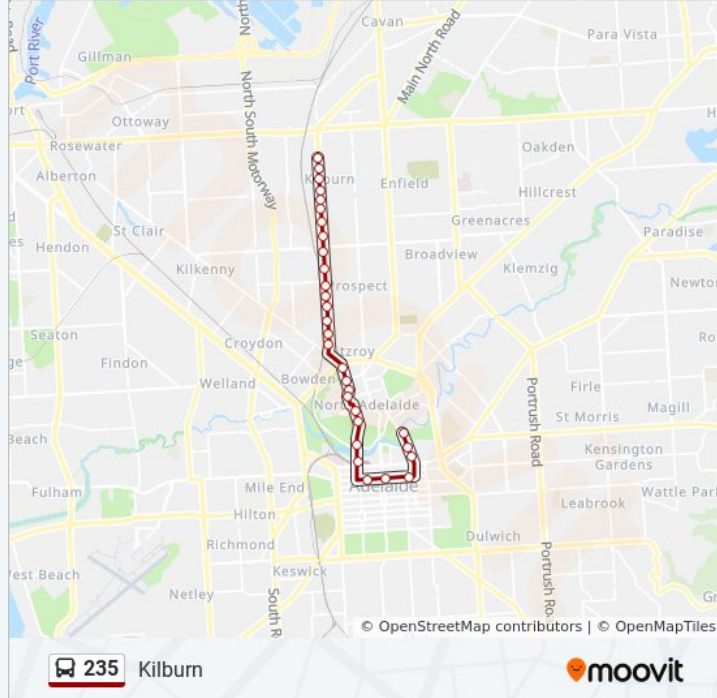

Direction: City

Stops: 28

Trip Duration: 17 min

Line Summary:

- Stop 3 Jeffcott St - East side
- Stop 2 Montefiore Rd - East side
- Stop 1 Montefiore Rd - East side
- Stop D2 Currie St - North side
- Stop E2 Currie St - North side
- Stop G3 Grenfell St - North side

Direction: Kilburn

30 stops

[VIEW LINE SCHEDULE](#)

- Stop 2 Frome Rd - East side
- Stop 1A Frome Rd - East side
- Stop 1 Frome Rd - East side
- Stop S1 Grenfell St - South side
- Stop U2 Grenfell St - South side
- Stop W1 Currie St - South side
- Stop 1 Montefiore Rd - West side
- Stop 2 Montefiore Rd - West side
- Stop 3 Jeffcott St - West side
- Stop 4 Jeffcott St - West side
- Stop 5 Jeffcott St - West side
- Stop 5A Jeffcott St - West side
- Stop 6 Jeffcott St - West side
- Stop 7 Jeffcott Rd - West side
- Stop 8 Churchill Rd - West side
- Stop 8A Churchill Rd - West side
- Stop 9 Churchill Rd - West side
- Stop 9A Churchill Rd - West side

235 bus Time Schedule

Kilburn Route Timetable:

Sunday	08:14 - 23:01
Monday	06:27 - 23:04
Tuesday	06:27 - 23:04
Wednesday	06:27 - 23:04
Thursday	06:27 - 23:04
Friday	06:27 - 23:04
Saturday	07:17 - 23:01

235 bus Info

Direction: Kilburn

Stops: 30

Trip Duration: 32 min

Line Summary:

- Stop 10 Churchill Rd - West side
- Stop 11 Churchill Rd - West side
- Stop 12 Churchill Rd - West side
- Stop 14 Churchill Rd - West side
- Stop 15 Churchill Rd - West side
- Stop 16 Churchill Rd - West side
- Stop 17 Churchill Rd - West side
- Stop 18 Churchill Rd - West side
- Stop 19 Churchill Rd - West side
- Stop 20 Churchill Rd - West side
- Stop 21 Churchill Rd - West side
- Stop Kilburn Terminus