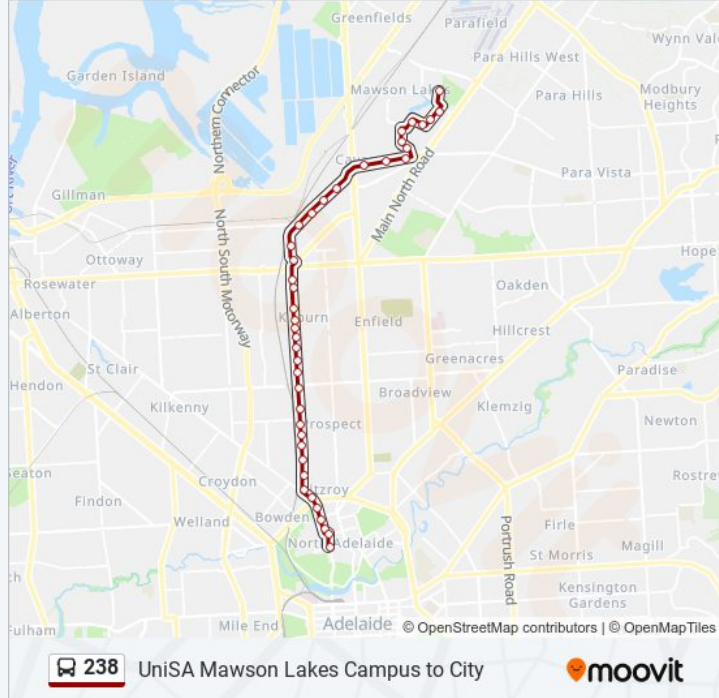

238 bus Info

Direction: City

Stops: 40

Trip Duration: 34 min

Line Summary:

Stop 18 Churchill Rd - East side

Stop 17 Churchill Rd - East side

Stop 16 Churchill Rd - East side

Stop 8A Churchill Rd - East side

Stop 8 Churchill Rd - East side

Stop 7A Torrens Rd - North East side

Stop 7 Jeffcott Rd - East side

Stop 6 Jeffcott St - East side

Stop 5A Jeffcott St - East side

Stop 5 Jeffcott St - East side

Stop 4 Jeffcott St - East side

Direction: UniSA Mawson Lakes

48 stops

[VIEW LINE SCHEDULE](#)

Stop 2 Frome Rd - East side

Stop 1A Frome Rd - East side

Stop 1 Frome Rd - East side

Stop S1 Grenfell St - South side

Stop U2 Grenfell St - South side

Stop W1 Currie St - South side

Stop 1 Montefiore Rd - West side

Stop 2 Montefiore Rd - West side

Stop 3 Jeffcott St - West side

Stop 4 Jeffcott St - West side

Stop 5 Jeffcott St - West side