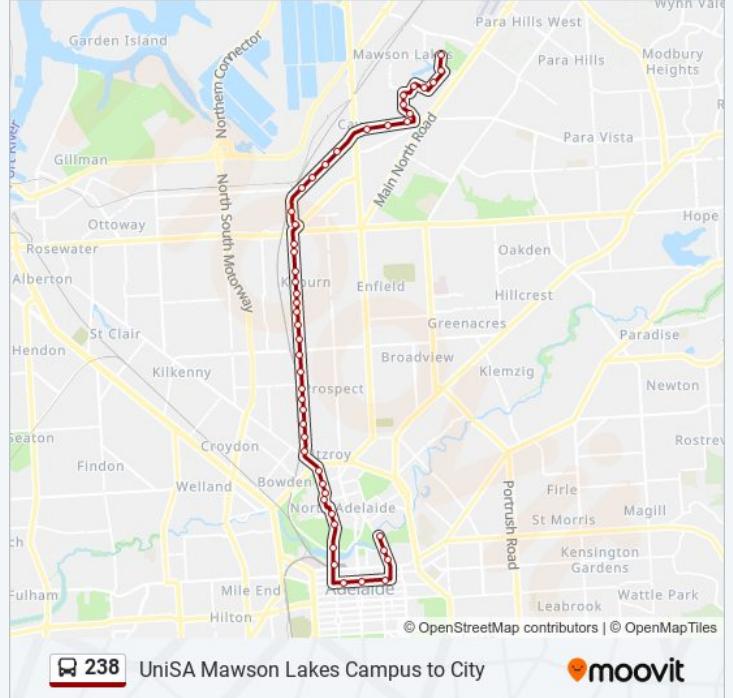

238 bus Info

Direction: City

Stops: 40

Trip Duration: 34 min

Line Summary:

Stop 18 Churchill Rd - East side

Stop 17 Churchill Rd - East side

Stop 16 Churchill Rd - East side

Stop U2 Grenfell St - South side

Stop W1 Currie St - South side

Stop 1 Montefiore Rd - West side

Stop 2 Montefiore Rd - West side

Stop 3 Jeffcott St - West side

Stop 4 Jeffcott St - West side

Stop 5 Jeffcott St - West side

238 bus Info

Direction: UniSA Mawson Lakes

Stops: 48

Trip Duration: 51 min

Line Summary:

- Stop 5A Jeffcott St - West side
- Stop 6 Jeffcott St - West side
- Stop 7 Jeffcott Rd - West side
- Stop 8 Churchill Rd - West side
- Stop 8A Churchill Rd - West side
- Stop 9 Churchill Rd - West side
- Stop 9A Churchill Rd - West side
- Stop 10 Churchill Rd - West side
- Stop 11 Churchill Rd - West side
- Stop 12 Churchill Rd - West side
- Stop 14 Churchill Rd - West side
- Stop 15 Churchill Rd - West side
- Stop 16 Churchill Rd - West side
- Stop 17 Churchill Rd - West side
- Stop 18 Churchill Rd - West side
- Stop 19 Churchill Rd - West side
- Stop 20 Churchill Rd - West side
- Stop 21 Churchill Rd - West side
- Stop 22 Churchill Rd - West side
- Stop 23 Churchill Rd - West side
- Stop 24 Churchill Rd North - South side
- Stop 25 Churchill Rd North - West side
- Stop 26 Churchill Rd North - West side
- Stop 27 Churchill Rd North - West side
- Stop 28 Churchill Rd North - West side
- Stop 29 Churchill Rd North - West side
- Stop 30 Montague Rd - North side
- Stop 31 Montague Rd - North side
- Stop 32 Montague Rd - North side
- Stop 33A Mawson Lakes Blvd - South West side
- Stop 33B Mawson Lakes Blvd - West side
- Stop 33C Mawson Lakes Blvd - West side
- Stop 33D Park Way - North West side