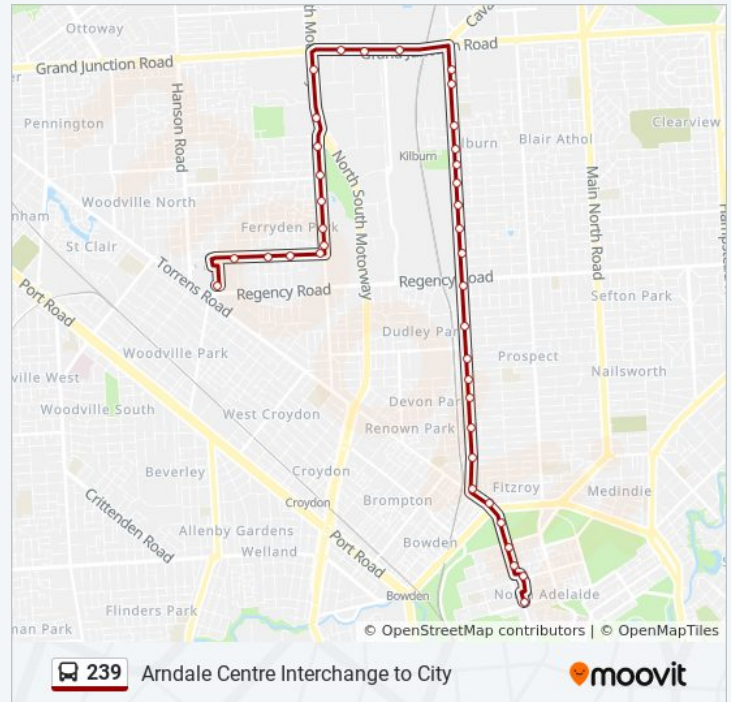

- Stop 33 Days Rd - West side
- Stop 32 Days Rd - West side
- Stop 31 Days Rd - West side
- Stop 30 Days Rd - West side
- Stop 29 Days Rd - West side
- Stop 28 South Rd - West side
- Stop 27S South Rd - West side
- Stop 26G Grand Junction Rd - North side
- Stop 25G Grand Junction Rd - North side
- Stop 24G Grand Junction Rd - North side
- Stop 23 Churchill Rd - East side
- Stop 22 Churchill Rd - East side
- Stop 21 Churchill Rd - East side
- Stop 20 Churchill Rd - East side
- Stop 19 Churchill Rd - East side
- Stop 18 Churchill Rd - East side
- Stop 17 Churchill Rd - East side
- Stop 16 Churchill Rd - East side
- Stop 15 Churchill Rd - East side
- Stop 14 Churchill Rd - East side
- Stop 12 Churchill Rd - East side
- Stop 11 Churchill Rd - East side
- Stop 10 Churchill Rd - East side
- Stop 9A Churchill Rd - East side
- Stop 9 Churchill Rd - East side
- Stop 8A Churchill Rd - East side
- Stop 8 Churchill Rd - East side
- Stop 7A Torrens Rd - North East side
- Stop 7 Jeffcott Rd - East side
- Stop 6 Jeffcott St - East side
- Stop 5A Jeffcott St - East side
- Stop 5 Jeffcott St - East side
- Stop 4 Jeffcott St - East side

239 bus Info

Direction: City

Stops: 38

Trip Duration: 32 min

Line Summary: