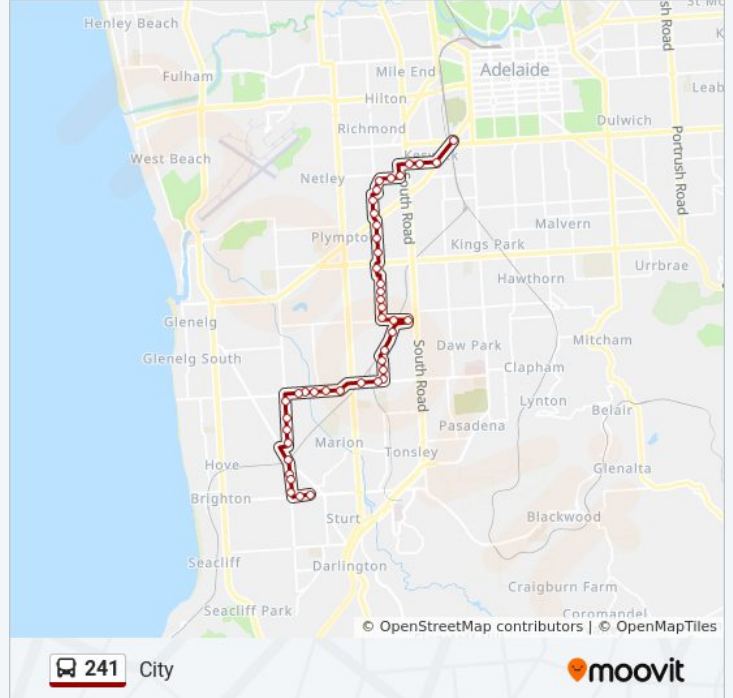

241 bus Info

Direction: City

Stops: 43

Trip Duration: 35 min

Line Summary:

- Stop 16 Brooks Tce - West side
- Stop 15A Raglan Ave - South side
- Stop 15 Towers Tce - West side
- Stop 14A Towers Tce - West side
- Stop 14 Towers Tce - West side
- Stop 13A Towers Tce - West side
- Stop 13 Towers Tce - West side
- Stop 11 Chitral Tce - West side
- Stop 10 Winifred Ave - West side
- Stop 9 Beckman St - West side
- Stop 8 Beckman St - West side
- Stop 7 Gray St - West side
- Stop 6A Gray St - West side
- Stop 6 Daly St - West side
- Stop 5A Daly St - North West side
- Stop 5 Tennyson St - North side
- Stop 4A Beauchamp St - West Side
- Stop 3A Everard Ave - North side
- Stop 3 Everard Ave - North side
- Stop 2A Everard Ave - North side
- Stop 1 Anzac Hwy - North West side

Direction: Marion

53 stops

[VIEW LINE SCHEDULE](#)

- Stop 2 Sir Edwin Smith Ave - East side
- Stop 1 Sir Edwin Smith Ave - South side
- Stop A2 King William Rd - East side
- Stop D1 King William St - East side
- Stop E1 King William St - East side
- Stop W2 Grote St - South side
- Stop X1 Grote St - South side
- Stop Y1 Grote St - South side