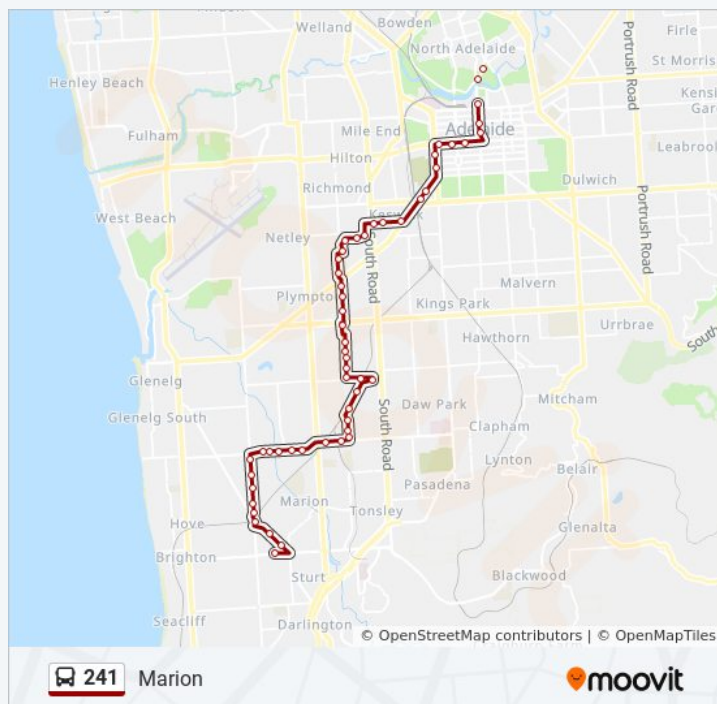

241 bus Info

Direction: City

Stops: 43

Trip Duration: 35 min

Line Summary:

- Stop 16 Brooks Tce - West side
- Stop 15A Raglan Ave - South side
- Stop 15 Towers Tce - West side
- Stop 14A Towers Tce - West side
- Stop 14 Towers Tce - West side
- Stop 13A Towers Tce - West side
- Stop 13 Towers Tce - West side
- Stop 11 Chitral Tce - West side
- Stop 10 Winifred Ave - West side
- Stop 9 Beckman St - West side
- Stop 8 Beckman St - West side
- Stop 7 Gray St - West side
- Stop 6A Gray St - West side
- Stop 6 Daly St - West side
- Stop 5A Daly St - North West side
- Stop 5 Tennyson St - North side
- Stop 4A Beauchamp St - West Side
- Stop 3A Everard Ave - North side
- Stop 3 Everard Ave - North side
- Stop 2A Everard Ave - North side
- Stop 1 Anzac Hwy - North West side

241 bus Info

Direction: Marion

Stops: 53

Trip Duration: 53 min

Line Summary:

- Stop H1 West Tce - East side
- Stop J1 West Tce - East side
- Stop Z1 Anzac Hwy - South East side
- Stop 1 Anzac Hwy - South East side
- Stop 2A Everard Ave - South side
- Stop 3 Everard Ave - South side
- Stop 3A Everard Ave - South side
- Stop 4A Beauchamp St - East Side
- Stop 5 Tennyson St - South side
- Stop 5A Daly St - South East side
- Stop 6 Daly St - East side
- Stop 6A Gray St - East side
- Stop 7 Gray St - East side
- Stop 8 Beckman St - East side
- Stop 9 Beckman St - East side
- Stop 10 Winifred Ave - East side
- Stop 11 Chitral Tce - East side
- Stop 13 Towers Tce - East side
- Stop 13A Towers Tce - East side
- Stop 14 Towers Tce - East side
- Stop 14A Towers Tce - East side
- Stop 15 Towers Tce - East side
- Stop 15A Raglan Ave - North side
- Stop 16 Brooks Tce - East side
- Stop 17 Adelaide Tce - East side
- Stop 18 Adelaide Tce - East side
- Stop 19 West St - East side
- Stop 19A West St - East side
- Stop 20 West St - East side
- Stop 20E Daws Rd - South side
- Stop 21 Daws Rd - South side
- Stop 22 Oaklands Rd - South side
- Stop 22A Oaklands Rd - South side