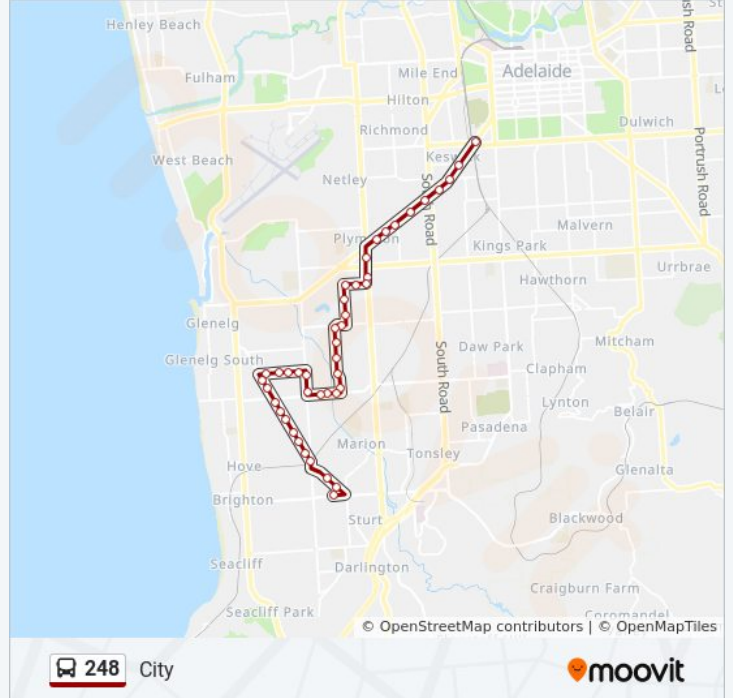

Direction: City

43 stops

[VIEW LINE SCHEDULE](#)

- Zone B Marion Interchange - North side
- Stop 29E Diagonal Rd - South West side
- Stop 29F Diagonal Rd - South West side
- Stop 29 Morphett Rd - West side
- Stop 28C Diagonal Rd - West side
- Stop 28B Diagonal Rd - South West side
- Stop 28A Diagonal Rd - South West side
- Stop 28 Diagonal Rd - South West side
- Stop 27A Diagonal Rd - South West side
- Stop 27 Diagonal Rd - West side
- Stop 26A Diagonal Rd - South West side
- Stop 26 Diagonal Rd - South West side
- Stop 25C Bells Rd - North side
- Stop 25B Bells Rd - North side
- Stop 25A Bells Rd - North side
- Stop 25 Bells Rd - North side
- Stop 24B Morphett Rd - East side
- Stop 24A Morphett Rd - East side
- Stop 24 Oaklands Rd - North side
- Stop 23 Oaklands Rd - North side
- Stop 22B Oaklands Rd - North side
- Stop 22A Hendrie St - West side

Direction: City

Stops: 43

Trip Duration: 35 min

Line Summary:

- Stop 22 Hendrie St - West side
- Stop 21 Hendrie St - West side
- Stop 20 Hendrie St - West side
- Stop 19 Hendrie St - West side
- Stop 18 Bray St - North side
- Stop 17 Ferry Ave - West side
- Stop 16 Ferry Ave - West side
- Stop 15 South Tce - North side
- Stop 14 South Tce - North side
- Stop 13A South Tce - North side
- Stop 13 Marion Rd - West side
- Stop 12 Marion Rd - West side
- Stop 10 Anzac Hwy - North West side
- Stop 9 Anzac Hwy - North West side
- Stop 8 Anzac Hwy - North West side
- Stop 7 Anzac Hwy - North West side
- Stop 6 Anzac Hwy - North West side
- Stop 4 Anzac Hwy - North West side
- Stop 3 Anzac Hwy - North West side
- Stop 2 Anzac Hwy - North West side
- Stop 1 Anzac Hwy - North West side

Direction: Marion

54 stops

[VIEW LINE SCHEDULE](#)

- Stop 2 Sir Edwin Smith Ave - East side
- Stop 1 Sir Edwin Smith Ave - South side
- Stop A2 King William Rd - East side
- Stop D1 King William St - East side
- E1 - King William Street - East side
- Stop W2 Grote St - South side
- Stop X1 Grote St - South side
- Stop Y1 Grote St - South side