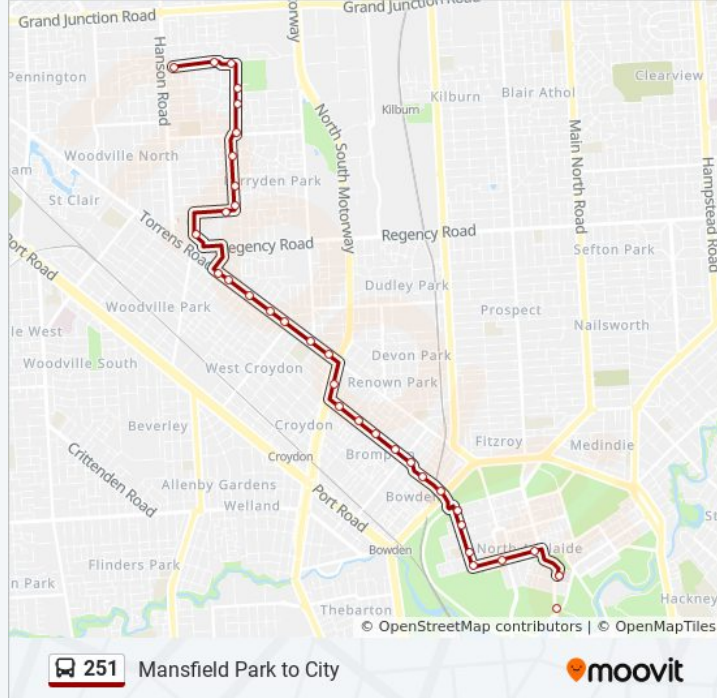

Stop 8 Hawker St - North side

Stop 7 Mills Tce - East side

Stop 6 Hill St - North East side

Stop 5A Hill St - North East side

Stop 5 Hill St - North East side

Stop 4 Ward St - North side

Stop 3 Ward St - North side

Stop 2 King William Rd - South East side

Stop 1 King William Rd - East side

Stop A3 King William Rd - East side

Stop D1 King William St - East side

Stop E1 King William St - East side

Stop F1 King William St - North East side

Direction: Mansfield Park

44 stops

[VIEW LINE SCHEDULE](#)

Stop 1 Anzac Hwy - North West side

Stop A1 Anzac Hwy - North West side

Stop R1 West Tce - West side

Stop B1 Grote St - North side

Stop B2 Grote St - North side

Stop D1 Grote St - North side

Stop D2 Grote St - North side

Stop V2 King William St - West side

Stop X2 King William St - West side

Stop Z2 King William Rd - West side

Stop 1 King William Rd - West side

Stop 2 / Zone A King William Rd - North West side