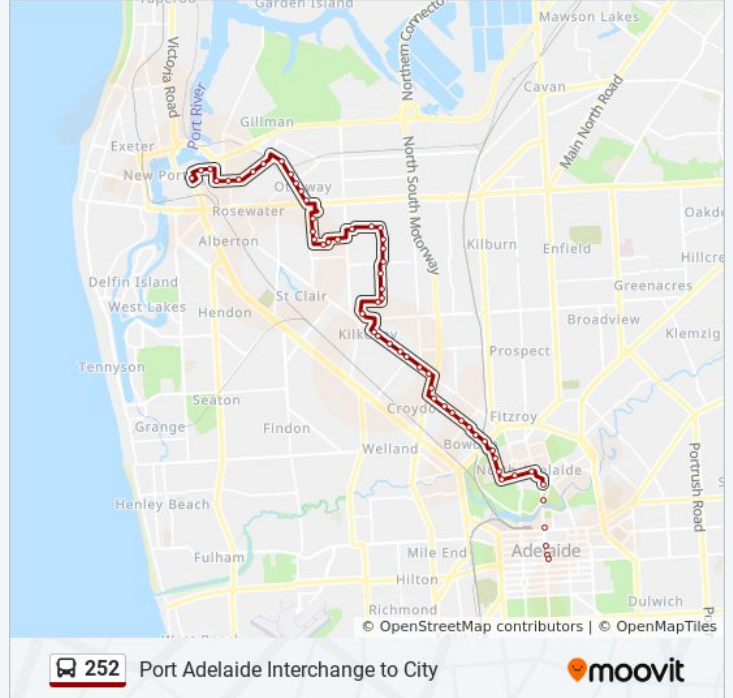

Stop 30 Glenroy St - East side

Stop 29C Park Ave - North side

Stop 29B Alicia St - West side

Stop 29A Annette St - North side

Stop 29 Medika Blvd - North side

Stop 28 Medika Blvd - North side

Stop 27A Medika Blvd - North side

**252 bus Info**

**Direction:** City

**Stops:** 57

**Trip Duration:** 51 min

**Line Summary:**

- Stop 27 Trafford St - East side
- Stop 26A Trafford St - East side
- Stop 26 Trafford St - East side
- Stop 25A Liberty Gr - East side
- Stop 25 Liberty Gr - East side
- Stop 24B Liberty Gr - East side
- Stop 24A First Ave - South side
- Zone D Arndale Interchange
- Stop 22 Torrens Rd - North side
- Stop 21 Torrens Rd - North side
- Stop 20 Torrens Rd - North side
- Stop 19 Torrens Rd - North side
- Stop 18 Torrens Rd - North side
- Stop 17 Torrens Rd - North side
- Stop 16 Torrens Rd - North side
- Stop 15 South Rd - East side
- Stop 14 Hawker St - North side
- Stop 13 Hawker St - North side
- Stop 12 Hawker St - North side
- Stop 11 Hawker St - North side
- Stop 10 Hawker St - North side
- Stop 9 Hawker St - North side
- Stop 8 Hawker St - North side
- Stop 7 Mills Tce - East side
- Stop 6 Hill St - North East side
- Stop 5A Hill St - North East side
- Stop 5 Hill St - North East side
- Stop 4 Ward St - North side
- Stop 3 Ward St - North side
- Stop 2 King William Rd - South East side
- Stop 1 King William Rd - East side
- Stop A3 King William Rd - East side
- Stop D1 King William St - East side

Stop E1 King William St - East side

Stop F1 King William St - North East side

### Direction: Port Adelaide

63 stops

[VIEW LINE SCHEDULE](#)

Stop 1 Anzac Hwy - North West side

Stop A1 Anzac Hwy - North West side

Stop R1 West Tce - West side

Stop B1 Grote St - North side

Stop B2 Grote St - North side