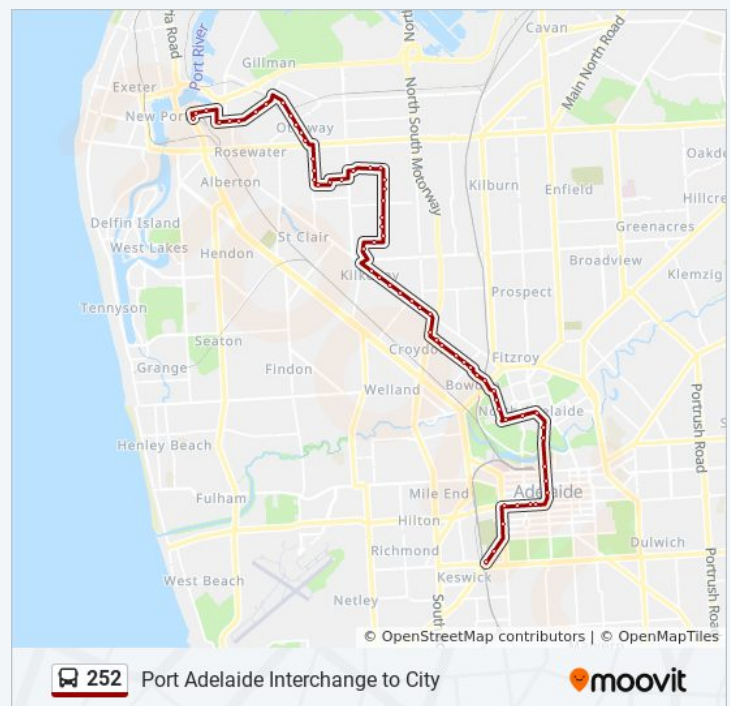

### 252 bus Time Schedule

Port Adelaide Route Timetable:

Sunday	Not Operational
Monday	7:32 AM - 5:32 PM
Tuesday	7:32 AM - 5:32 PM
Wednesday	7:32 AM - 5:32 PM
Thursday	7:32 AM - 5:32 PM
Friday	7:32 AM - 5:32 PM
Saturday	7:56 AM - 4:56 PM

### 252 bus Info

**Direction:** Port Adelaide

**Stops:** 63

**Trip Duration:** 62 min

**Line Summary:**

Stop 16 Torrens Rd - South side

Stop 17 Torrens Rd - South side

Stop 18 Torrens Rd - South side

Stop 19 Torrens Rd - South side

Stop 20 Torrens Rd - South side

Stop 21 Torrens Rd - South side

Stop 22 Torrens Rd - South side

Zone E Arndale Interchange

Stop 24A First Ave - North side

Stop 24B Liberty Gr - West side

Stop 25 Liberty Gr - West side

Stop 25A Liberty Gr - West side

Stop 26 Trafford St - West side

Stop 26A Trafford St - West side

Stop 27 Trafford St - West side

Stop 27A Medika Blvd - South side

Stop 28 Medika Blvd - South side