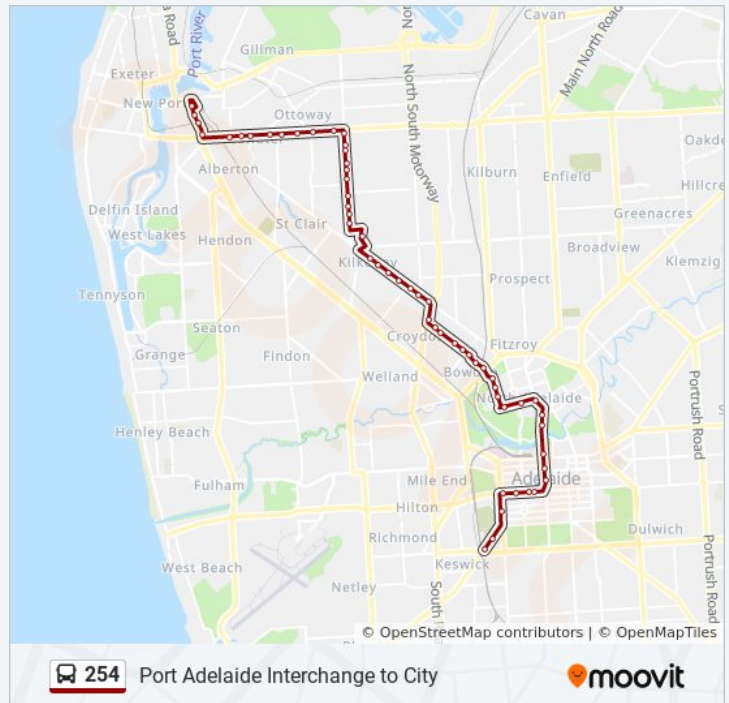

Stop 1 King William Rd - East side

Stop A3 King William Rd - East side

Stop D1 King William St - East side

E1 - King William Street - East side

Stop F1 King William St - North East side

Port Adelaide Interchange to City

Direction: Port Adelaide

56 stops

[VIEW LINE SCHEDULE](#)

254 bus Time Schedule

Port Adelaide Route Timetable:

Sunday

08:46 - 23:19

- Stop 1 Anzac Hwy - North West side
- Stop A1 Anzac Hwy - North West side
- Stop R1 West Tce - West side
- Stop B1 Grote St - North side
- Stop B2 Grote St - North side
- Stop D1 Grote St - North side
- Stop D2 Grote St - North side
- Stop V2 King William St - West side
- Stop X2 King William St - West side
- Stop Z2 King William Rd - West side
- Stop 1 King William Rd - West side
- Stop 2 / Zone A King William Rd - North West side
- Stop 3 O'Connell St - West side
- Stop 4 Ward St - South side
- Stop 5 Strangways Tce - South side
- Stop 5A Hill St - South West side
- Stop 6 Hill St - South West side
- Stop 7 Mills Tce - South West side
- Stop 8 Hawker St - South side
- Stop 9 Hawker St - South side
- Stop 10 Hawker St - South side
- Stop 11 Hawker St - South side
- Stop 12 Hawker St - South side
- Stop 13 Hawker St - South side
- Stop 14 Hawker St - South side
- Stop 15 South Rd - West side
- Stop 16 Torrens Rd - South side
- Stop 17 Torrens Rd - South side
- Stop 18 Torrens Rd - South side
- Stop 19 Torrens Rd - South side
- Stop 20 Torrens Rd - South side
- Stop 21 Torrens Rd - South side

Monday	05:39 - 23:31
Tuesday	05:39 - 23:31
Wednesday	05:39 - 23:31
Thursday	05:39 - 23:31
Friday	05:39 - 23:31
Saturday	07:18 - 23:19

254 bus Info

Direction: Port Adelaide

Stops: 56

Trip Duration: 51 min

Line Summary:

Stop 22 Torrens Rd - South side

Zone E Arndale Interchange

Stop 24B Hanson Rd - West side

Stop 25 Hanson Rd - West side

Stop 26 Hanson Rd - West side

Stop 27 Hanson Rd - West side

Stop 28 Hanson Rd - West side