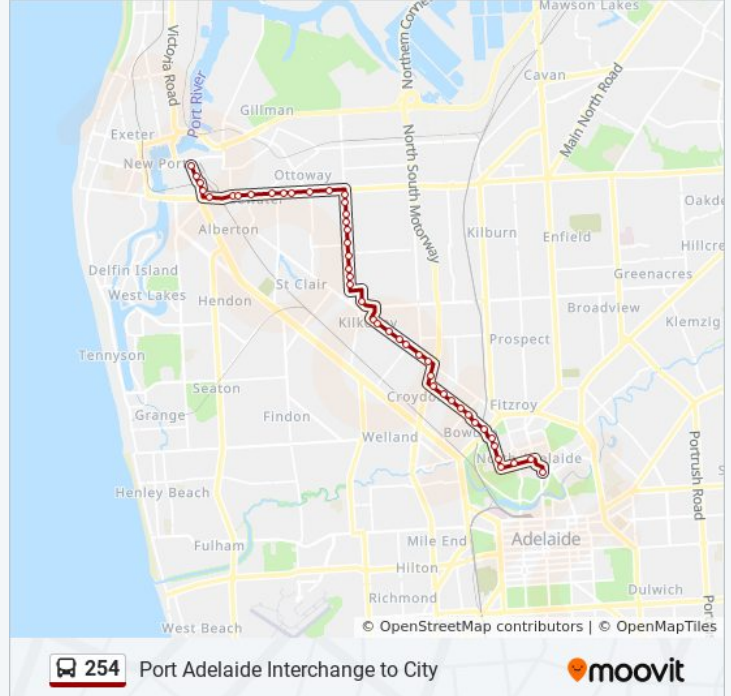

254 bus Info

Direction: City

Stops: 51

Trip Duration: 35 min

Line Summary:

Stop 24B Hanson Rd - East side

Zone D Arndale Interchange

Stop 22 Torrens Rd - North side

Stop 7 Mills Tce - East side

Stop 6 Hill St - North East side

Stop 5A Hill St - North East side

Stop 5 Hill St - North East side

Stop 4 Ward St - North side

Stop 3 Ward St - North side

Stop 2 King William Rd - South East side

Stop 1 King William Rd - East side

Stop A3 King William Rd - East side

Stop D1 King William St - East side

E1 - King William Street - East side

Stop F1 King William St - North East side

Port Adelaide Interchange to City

Direction: Port Adelaide

56 stops

[VIEW LINE SCHEDULE](#)

254 bus Time Schedule

Port Adelaide Route Timetable:

Sunday

08:46 - 23:19

- Stop 1 Anzac Hwy - North West side
- Stop A1 Anzac Hwy - North West side
- Stop R1 West Tce - West side
- Stop B1 Grote St - North side
- Stop B2 Grote St - North side
- Stop D1 Grote St - North side
- Stop D2 Grote St - North side
- Stop V2 King William St - West side
- Stop X2 King William St - West side
- Stop Z2 King William Rd - West side
- Stop 1 King William Rd - West side
- Stop 2 / Zone A King William Rd - North West side
- Stop 3 O'Connell St - West side
- Stop 4 Ward St - South side
- Stop 5 Strangways Tce - South side
- Stop 5A Hill St - South West side
- Stop 6 Hill St - South West side
- Stop 7 Mills Tce - South West side
- Stop 8 Hawker St - South side
- Stop 9 Hawker St - South side
- Stop 10 Hawker St - South side
- Stop 11 Hawker St - South side
- Stop 12 Hawker St - South side
- Stop 13 Hawker St - South side
- Stop 14 Hawker St - South side
- Stop 15 South Rd - West side
- Stop 16 Torrens Rd - South side
- Stop 17 Torrens Rd - South side
- Stop 18 Torrens Rd - South side
- Stop 19 Torrens Rd - South side
- Stop 20 Torrens Rd - South side
- Stop 21 Torrens Rd - South side