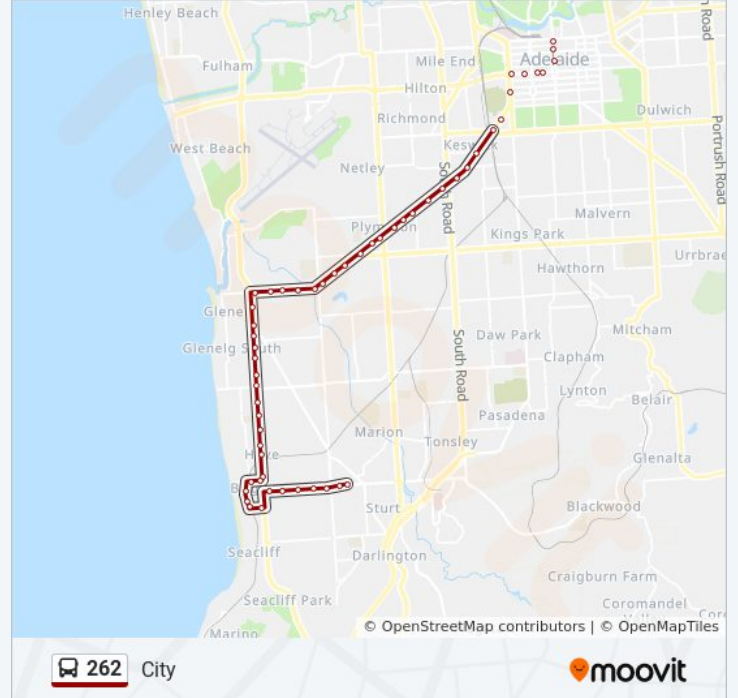

Stop 26 Brighton Rd - West side

Stop 25 Brighton Rd - West side

Stop 24 Brighton Rd - West side

Stop 23 Brighton Rd - West side

Stop 20 Anzac Hwy - North side

Stop 19 Anzac Hwy - North side

Stop 18 Anzac Hwy - North side

Stop 17 Anzac Hwy - North side

Stop 16 Anzac Hwy - North side

Stop 15 Anzac Hwy - North West side

Stop 14A Anzac Hwy - North West side

Stop 14 Anzac Hwy - North West side

Stop 13 Anzac Hwy - North West side

Stop 12 Anzac Hwy - North West side

Stop 11 Anzac Hwy - North West side

Stop 10 Anzac Hwy - North West side

Stop 9 Anzac Hwy - North West side

Stop 8 Anzac Hwy - North West side

Stop 7 Anzac Hwy - North West side

Stop 6 Anzac Hwy - North West side

Stop 4 Anzac Hwy - North West side

Stop 3 Anzac Hwy - North West side

Stop 2 Anzac Hwy - North West side

Stop 1 Anzac Hwy - North West side

Stop A1 Anzac Hwy - North West side

Stop R1 West Tce - West side

Stop B1 Grote St - North side

Stop B2 Grote St - North side

Stop D1 Grote St - North side

Stop D2 Grote St - North side

Stop V2 King William St - West side

Stop X2 King William St - West side

Stop Y2 King William St - West side