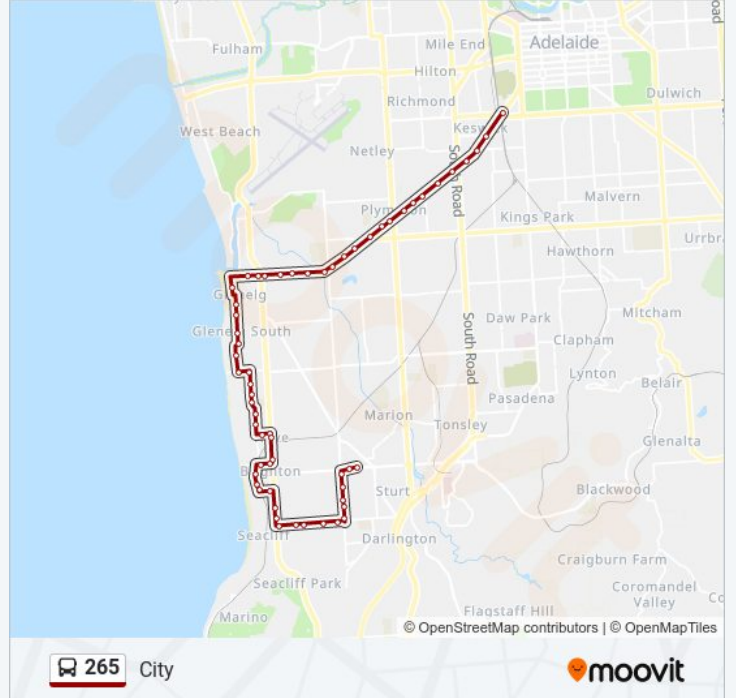

**265 bus Info**

**Direction:** City

**Stops:** 59

**Trip Duration:** 49 min

**Line Summary:**

Stop 33A Wattle Ave - South side

Stop 33 Wattle Ave - South side

Stop 32 King George Ave - West side

Stop 14 Anzac Hwy - North West side

Stop 13 Anzac Hwy - North West side

Stop 12 Anzac Hwy - North West side

Stop 11 Anzac Hwy - North West side

Stop 10 Anzac Hwy - North West side

Stop 9 Anzac Hwy - North West side

Stop 8 Anzac Hwy - North West side

Stop 7 Anzac Hwy - North West side

Stop 6 Anzac Hwy - North West side

Stop 4 Anzac Hwy - North West side

Stop 3 Anzac Hwy - North West side

Stop 2 Anzac Hwy - North West side

Stop 1 Anzac Hwy - North West side

**Direction: Marion**

71 stops

[VIEW LINE SCHEDULE](#)

Stop 2 King William Rd - South East side

Stop 1 King William Rd - East side

Stop A3 King William Rd - East side

Stop D1 King William St - East side