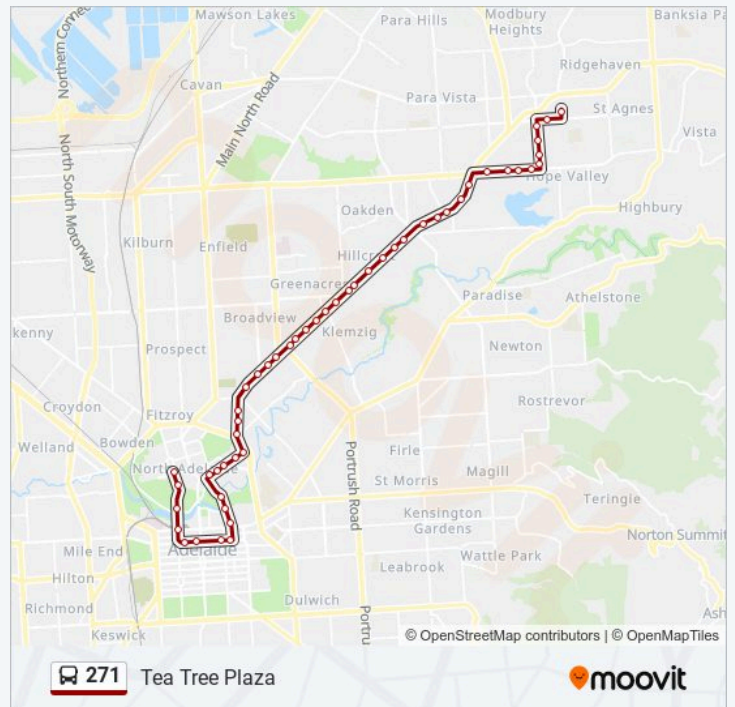

Stop 25 North East Rd - North West side

Stop 26 North East Rd - North West side

Stop 28 North East Rd - North West side

Stop 29 North East Rd - North West side

Stop 30 North East Rd - North West side

Friday

06:38 - 21:49

Saturday

07:05 - 22:18

### 271 bus Info

**Direction:** Tea Tree Plaza

**Stops:** 50

**Trip Duration:** 49 min

**Line Summary:**

Stop 31 North East Rd - North West side

Stop 32 North East Rd - North West side

Stop 34 North East Rd - West side