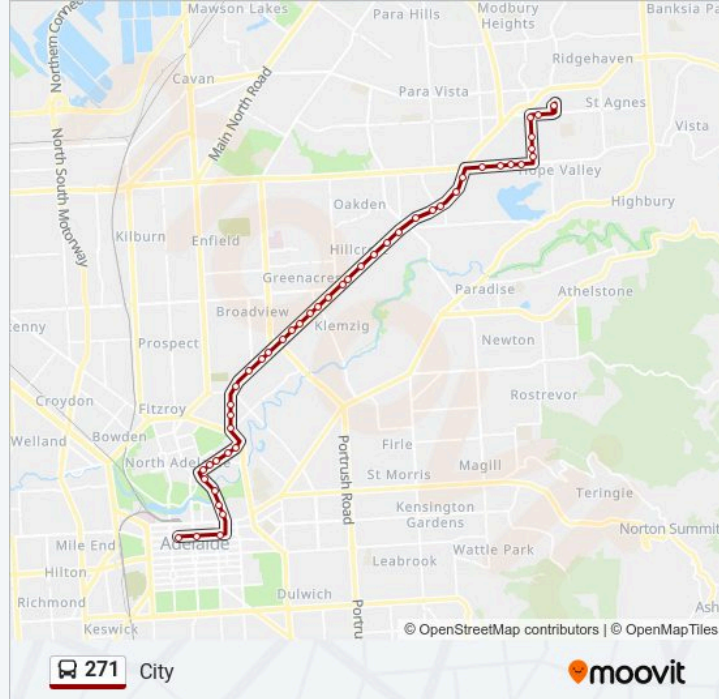

Stop 8 Northcote Tce - East side

Stop 7 Northcote Tce - East side

Stop 5 Melbourne St - South East side

Stop 4 Melbourne St - South East side

Stop 3A Melbourne St - South East side

Stop 3 Melbourne St - South East side

Stop 2A Melbourne St - South East side

Stop 3 Frome Rd - East side

Stop 2 Frome Rd - East side

Stop 1A Frome Rd - East side

Stop 1 Frome Rd - East side

Stop S1 Grenfell St - South side

Stop U2 Grenfell St - South side

Stop W1 Currie St - South side

**Direction: Tea Tree Plaza**

50 stops

[VIEW LINE SCHEDULE](#)

Stop 4 Jeffcott St - East side

Stop 3 Jeffcott St - East side

Stop 2 Montefiore Rd - East side

Stop 1 Montefiore Rd - East side

**271 bus Time Schedule**

Tea Tree Plaza Route Timetable:

Sunday	09:04 - 22:18
Monday	06:38 - 21:49
Tuesday	06:38 - 21:49
Wednesday	06:38 - 21:49
Thursday	06:38 - 21:49

Stop D2 Currie St - North side

Stop E2 Currie St - North side