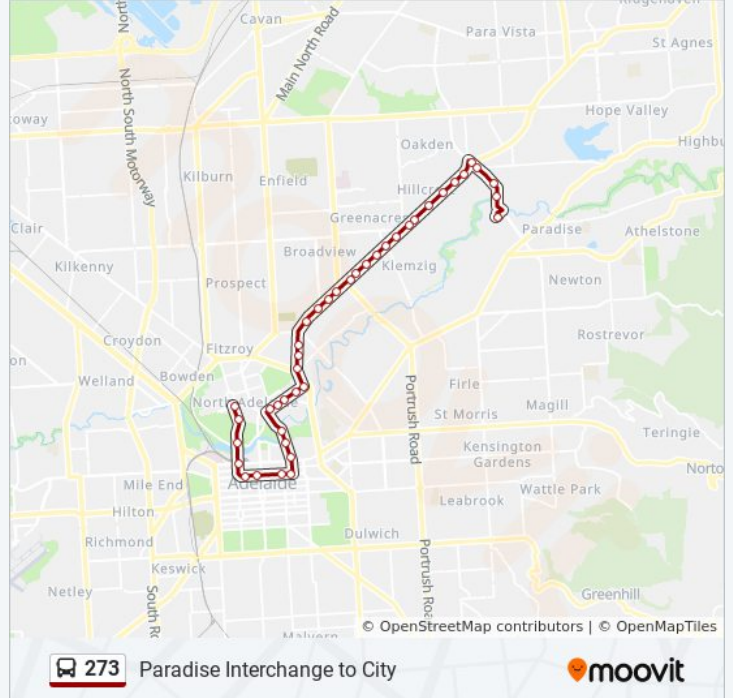

Stop S1 Grenfell St - South side

Stop U2 Grenfell St - South side

Stop W1 Currie St - South side

**Direction: Paradise**

39 stops

[VIEW LINE SCHEDULE](#)

Stop 4 Jeffcott St - East side

Stop 3 Jeffcott St - East side

Stop 7 Northcote Tce - West side

**273 bus Time Schedule**

Paradise Route Timetable:

Sunday	08:34 - 23:18
Monday	06:15 - 23:27
Tuesday	06:15 - 23:27
Wednesday	06:15 - 23:27
Thursday	06:15 - 23:27
Friday	06:15 - 23:27
Saturday	07:35 - 23:18

**273 bus Info**

**Direction:** Paradise

**Stops:** 39

**Trip Duration:** 40 min

**Line Summary:**

- Stop 8 Northcote Tce - West side
- Stop 9 Northcote Tce - West side
- Stop 11 North East Rd - North West side
- Stop 13 North East Rd - North West side
- Stop 14 North East Rd - North West side
- Stop 15 North East Rd - North West side
- Stop 16 North East Rd - North West side
- Stop 17 North East Rd - North West side
- Stop 18 North East Rd - North West side
- Stop 19 North East Rd - North West side
- Stop 20 North East Rd - North West side
- Stop 21 North East Rd - North West side
- Stop 22 North East Rd - North West side
- Stop 23 North East Rd - North West side
- Stop 25 North East Rd - North West side
- Stop 26 North East Rd - North West side
- Stop 28 North East Rd - North West side
- Stop 29 North East Rd - North West side
- Stop 29D Sudholz Rd - North East side
- Stop 29C Sudholz Rd - North East side
- Stop 29B Sudholz Rd - North side
- Stop 29A Darley Rd - East side
- Zone G Paradise Interchange - North West side