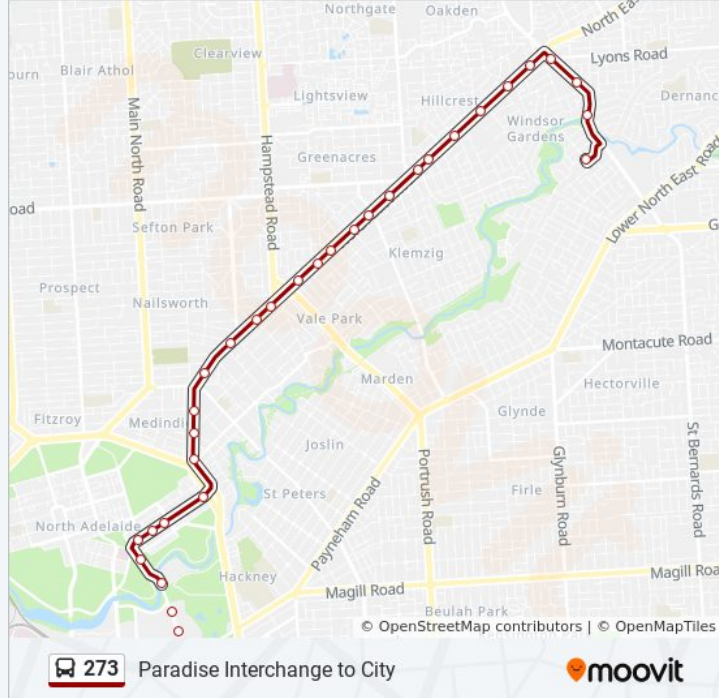

### 273 bus Info

**Direction:** City

**Stops:** 35

**Trip Duration:** 26 min

**Line Summary:**

Stop 7 Northcote Tce - East side

Stop 5 Melbourne St - South East side

Stop 4 Melbourne St - South East side

Stop 3A Melbourne St - South East side

Stop 3 Melbourne St - South East side

Stop 2A Melbourne St - South East side

Stop 3 Frome Rd - East side

Stop 2 Frome Rd - East side

Stop 1A Frome Rd - East side

Stop 1 Frome Rd - East side

Stop S1 Grenfell St - South side

Stop U2 Grenfell St - South side

Stop W1 Currie St - South side

**Direction: Paradise**

39 stops

[VIEW LINE SCHEDULE](#)

Stop 4 Jeffcott St - East side

Stop 3 Jeffcott St - East side

Stop 2 Montefiore Rd - East side

Stop 1 Montefiore Rd - East side

Stop D2 Currie St - North side

Stop E2 Currie St - North side

Stop G3 Grenfell St - North side

Stop 1 Frome Rd - West side

Stop 1A Frome Rd - West side