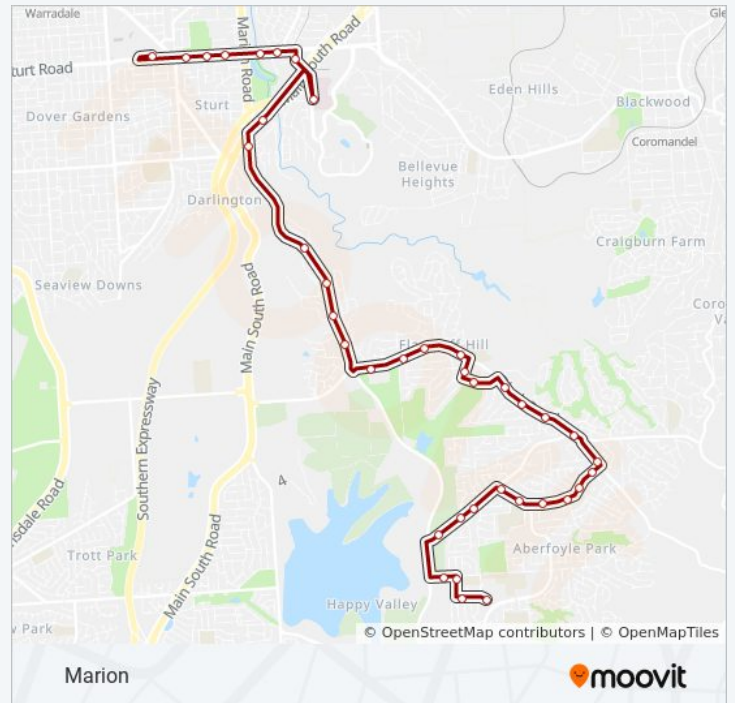

Stop 32 Flagstaff Rd - South West side

Stop 30 Flagstaff Rd - West side

Stop 29 Main South Rd - North West side

Zone A Flinders Medical Centre

Stop 27A Flinders Dr - West side

Stop 29 Sturt Rd - South side

Monday	09:03 - 22:57
Tuesday	09:03 - 22:57
Wednesday	09:03 - 22:57
Thursday	09:03 - 22:57
Friday	09:03 - 22:57
Saturday	10:15 - 17:45

**320 bus Info**

**Direction:** Marion

**Stops:** 38

**Trip Duration:** 30 min

**Line Summary:**

Stop 29A Sturt Rd - South side

Stop 29B Sturt Rd - South side

Stop 29C Sturt Rd - South side

Stop 29D Sturt Rd - South side

Zone A Marion Interchange - North side

**Direction: Sacred Heart College Marcellin Campus**

54 stops

[VIEW LINE SCHEDULE](#)

Zone A Aberfoyle Hub Interchange

Stop 53A Sandpiper Cres - South side

Stop 53 Southbound Ave - West side

Stop 52 Taylors Rd West - South side

Stop 51 Manning Rd - North West side