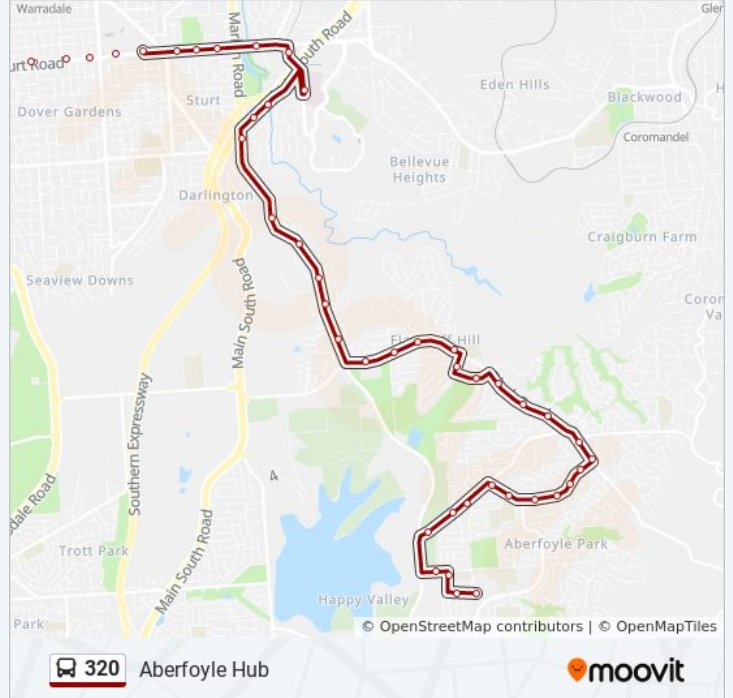

**Direction: Aberfoyle Hub**

51 stops

[VIEW LINE SCHEDULE](#)

- Stop 30A King George Ave - East side
- Stop 31 King George Ave - East side
- Stop 32 King George Ave - East side
- Stop 33 Wattle Ave - North side
- Stop 33A Wattle Ave - North side
- Stop 34 Brighton Rd - East side
- Stop 35 Brighton Rd - East side
- Stop 35 Sturt Rd - North side
- Stop 34A Sturt Rd - North side
- Stop 34 Sturt Rd - North side
- Stop 33 Sturt Rd - North side
- Stop 32 Sturt Rd - North side
- Stop 31 Sturt Rd - North side
- Zone A Marion Interchange - North side
- Stop 29D Sturt Rd - North side
- Stop 29C Sturt Rd - North side
- Stop 29B Sturt Rd - North side
- Stop 29A Sturt Rd - North side
- Stop 27A Flinders Dr - East side
- Zone B Flinders Medical Centre
- Stop 28 Main South Rd - South East side
- Stop 30 Flagstaff Rd - East side

**320 bus Info**

**Direction:** Aberfoyle Hub

**Stops:** 51

**Trip Duration:** 31 min

**Line Summary:**

- Stop 31 Flagstaff Rd - East side
- Stop 32 Flagstaff Rd - North East side
- Stop 33 Flagstaff Rd - East side
- Stop 34 Flagstaff Rd - East side
- Stop 35 Flagstaff Rd - East side
- Stop 36 Black Rd - North side
- Stop 37 Black Rd - North West side
- Stop 38 Black Rd - North side
- Stop 38A Black Rd - North side
- Stop 39 Ridgway Dr - East side
- Stop 40 Memford Way - North side
- Stop 41A Black Rd - North East side
- Stop 42 Black Rd - North side
- Stop 43 Black Rd - North side
- Stop 44 Oakridge Rd - North East side
- Stop 45 Oakridge Rd - North East side
- Stop 45A Sunnymeade Dr - South East side
- Stop 46 Sunnymeade Dr - East side
- Stop 47 Sunnymeade Dr - South side
- Stop 47A Sunnymeade Dr - South side
- Stop 48 Sunnymeade Dr - South side
- Stop 48A Sunnymeade Dr - South side
- Stop 49 Manning Rd - South side
- Stop 50 Manning Rd - East side
- Stop 51 Manning Rd - South East side
- Stop 52 Taylors Rd West - North side
- Stop 53 Southbound Ave - East side
- Stop 53A Sandpiper Cres - North side
- Zone C Aberfoyle Hub Interchange