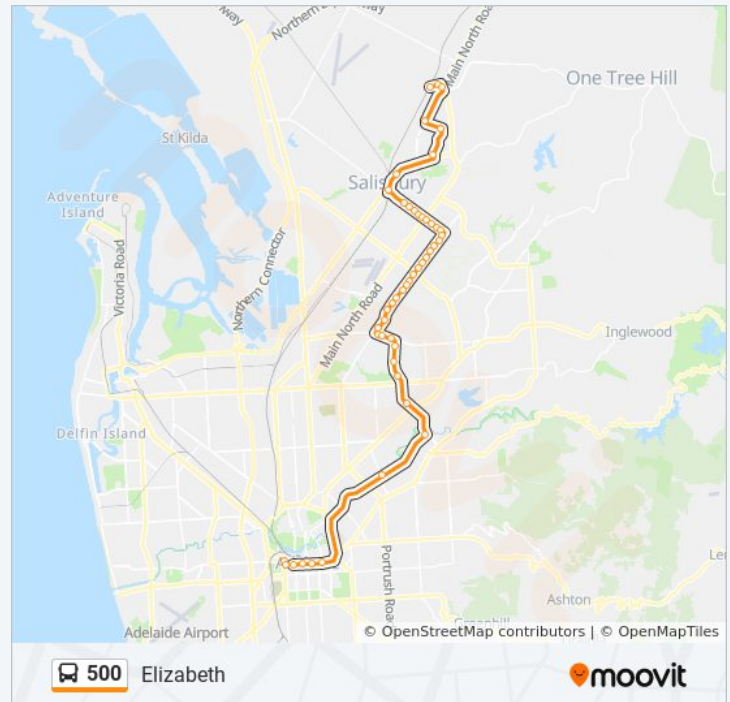

Zone B Paradise Interchange - South East side

Zone A Klemzig Interchange - East side

Stop S1 Grenfell St - South side

Stop T2 Grenfell St - South side

Stop V3 Currie St - South side

Stop W1 Currie St - South side

Stop 46B Smith Rd - South side

Stop 47 Smith Rd - South side

Stop 47A Park Tce - South West side

Stop 47B Park Tce - South West side

Stop 47C Park Tce - South West side

Stop 47D Park Tce - South West side

500 bus Info

Direction: Elizabeth

Stops: 48

Trip Duration: 75 min

Line Summary:

Stop 48 Park Tce - South West side

Zone F Salisbury Interchange - East Side

Stop 50 Salisbury Hwy - North West side

Stop 54B Haydown Rd - West side

Stop 57B Burgate St - West side

Stop 59 Philip Hwy - North West side

Stop 64B Playford Blvd - West side

Zone E Elizabeth City Centre - South side

Elizabeth Interchange Terminus

500 bus time schedules and route maps are available in an offline PDF at moovitapp.com. Use the [Moovit App](#) to see live bus times, train schedule or subway schedule, and step-by-step directions for all public transit in Adelaide.