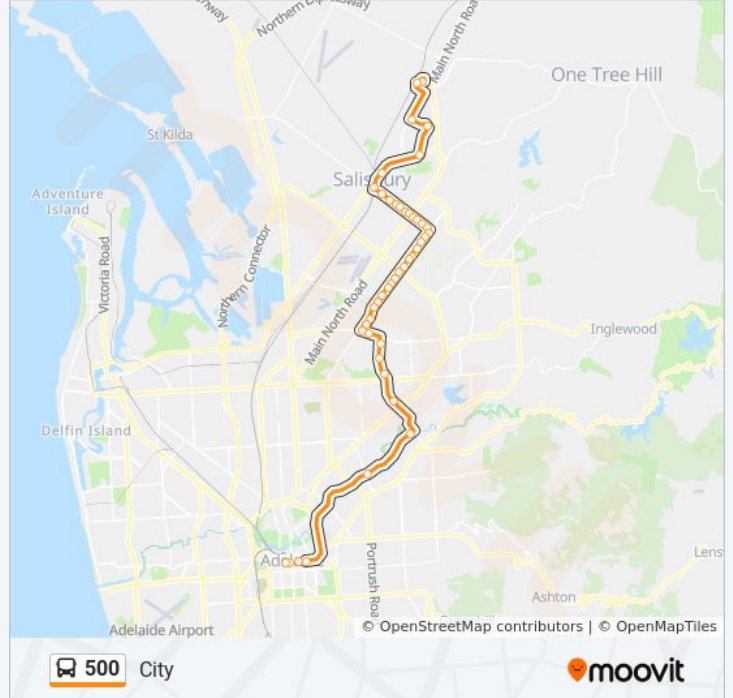

500 bus Info

Direction: City

Stops: 45

Trip Duration: 65 min

Line Summary:

Stop 43C Bridge Rd - East side

Stop 43B Bridge Rd - East side

Stop 43 Bridge Rd - East side

Stop 38A Bridge Rd - East side

Stop 37C Montague Rd - North side

Stop 37D Montague Rd - North side

Stop 35A Walkleys Rd - East side

Stop 34A Walkleys Rd - East side

Stop 33A Walkleys Rd - East side

Stop 28 Sudholz Rd - North East side

Zone B Paradise Interchange - South East side

Zone A Klemzig Interchange - East side

Stop S1 Grenfell St - South side

Stop T2 Grenfell St - South side

Stop V3 Currie St - South side

Stop W1 Currie St - South side

Direction: Elizabeth

48 stops

[VIEW LINE SCHEDULE](#)

Stop B1 West Tce - East side

Stop B1 Currie St - North side

Stop C1 Currie St - North side

Stop D4 Currie St - North side

Stop G1 Grenfell St - North side