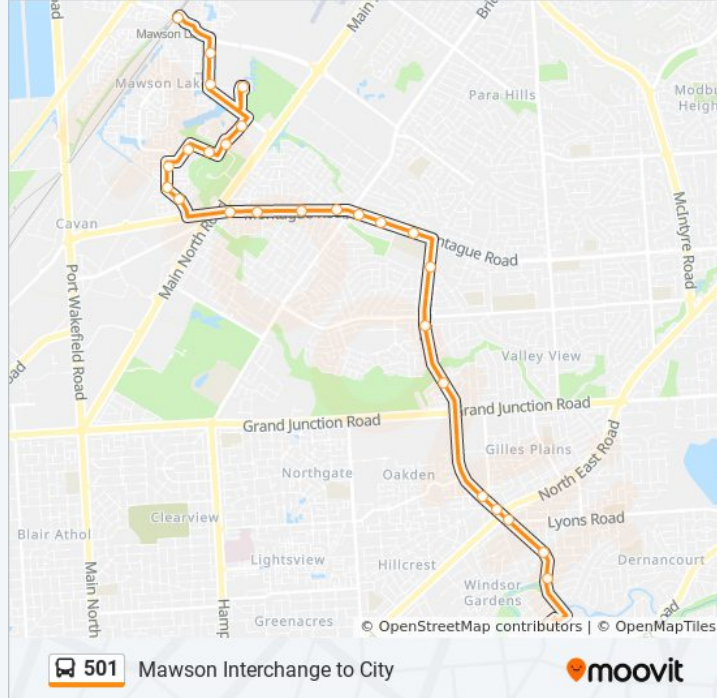

Stop C1 Currie St - North side

Stop D3 Currie St - North side

Stop F2 Grenfell St - North side

Stop H1 Grenfell St - North side

Zone B Klemzig Interchange - West side

Zone F Paradise Interchange - North West side

Direction: Paradise

27 stops

[VIEW LINE SCHEDULE](#)

- Zone A Mawson Interchange
- Stop 34L Main St - East side
- Zone C Main St - East side
- Stop 34B UniSA Mawson Lakes
- Stop 33G Park Way - South East side
- Stop 33F Park Way - South East side
- Stop 33E Park Way - South side
- Stop 33D Park Way - South East side
- Stop 33C Mawson Lakes Blvd - East side
- Stop 33B Mawson Lakes Blvd - East side
- Stop 33A Mawson Lakes Blvd - North East side
- Stop 39 Montague Rd - North side
- Stop 38 Montague Rd - North side
- Stop 37 Montague Rd - North side
- Stop 37A Montague Rd - North side
- Stop 37C Montague Rd - North side

501 bus Info

Direction: Paradise

Stops: 27

Trip Duration: 28 min

Line Summary:

Stop 37D Montague Rd - North side
Stop 37E Montague Rd - North side
Stop 35A Walkleys Rd - East side
Stop 34A Walkleys Rd - East side
Stop 33A Walkleys Rd - East side
Stop 28 Sudholz Rd - North East side
Stop 29D Sudholz Rd - North East side
Stop 29C Sudholz Rd - North East side
Stop 29B Sudholz Rd - North side
Stop 29A Darley Rd - East side
Zone B Paradise Interchange - South East side