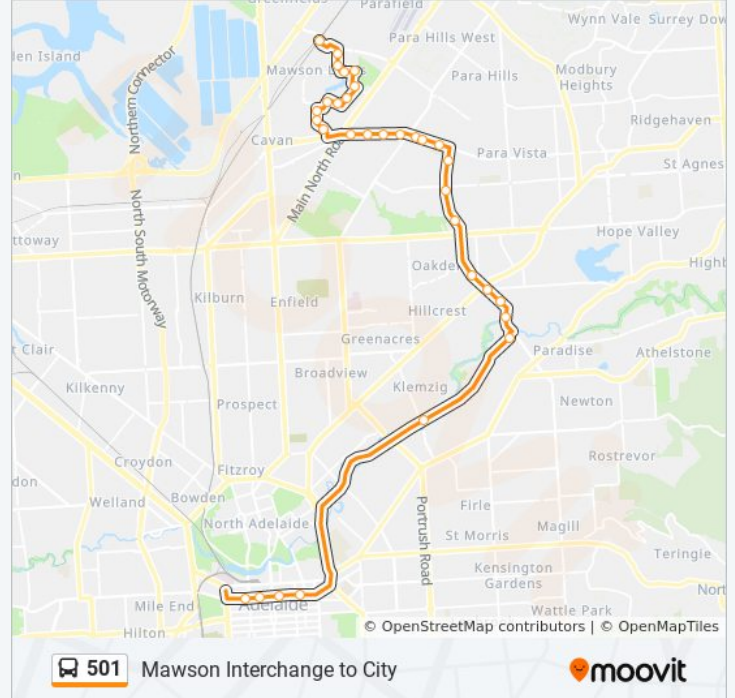

Stop 28 Sudholz Rd - South West side

Stop 33A Walkleys Rd - West side

Stop 34A Walkleys Rd - West side

Stop 35A Walkleys Rd - West side

Stop 37E Montague Rd - South side

Stop 37D Montague Rd - South side

Stop 37C Montague Rd - South side

501 bus Info

Direction: Mawson Lakes

Stops: 31

Trip Duration: 48 min

Line Summary:

- Stop 39 Montague Rd - South side
- Stop 33A Mawson Lakes Blvd - South West side
- Stop 33B Mawson Lakes Blvd - West side
- Stop 33C Mawson Lakes Blvd - West side
- Stop 33D Park Way - North West side
- Stop 33E Park Way - North side
- Stop 33F Park Way - North West side
- Stop 34C Mawson Lakes Blvd - South side
- Stop 34B UniSA Mawson Lakes
- Stop 34A University Blvd - South side
- Zone A Main St - West side
- Stop 34L Main St - West side
- Zone D Mawson Interchange

Direction: Paradise

27 stops

[VIEW LINE SCHEDULE](#)

- Zone A Mawson Interchange
- Stop 34L Main St - East side
- Zone C Main St - East side
- Stop 34B UniSA Mawson Lakes
- Stop 33G Park Way - South East side
- Stop 33F Park Way - South East side
- Stop 33E Park Way - South side
- Stop 33D Park Way - South East side
- Stop 33C Mawson Lakes Blvd - East side
- Stop 33B Mawson Lakes Blvd - East side
- Stop 33A Mawson Lakes Blvd - North East side
- Stop 39 Montague Rd - North side
- Stop 38 Montague Rd - North side
- Stop 37 Montague Rd - North side
- Stop 37A Montague Rd - North side
- Stop 37C Montague Rd - North side

501 bus Info

Direction: Paradise

Stops: 27

Trip Duration: 28 min

Line Summary:

Stop 37D Montague Rd - North side
Stop 37E Montague Rd - North side
Stop 35A Walkleys Rd - East side
Stop 34A Walkleys Rd - East side
Stop 33A Walkleys Rd - East side
Stop 28 Sudholz Rd - North East side
Stop 29D Sudholz Rd - North East side
Stop 29C Sudholz Rd - North East side
Stop 29B Sudholz Rd - North side
Stop 29A Darley Rd - East side
Zone B Paradise Interchange - South East side