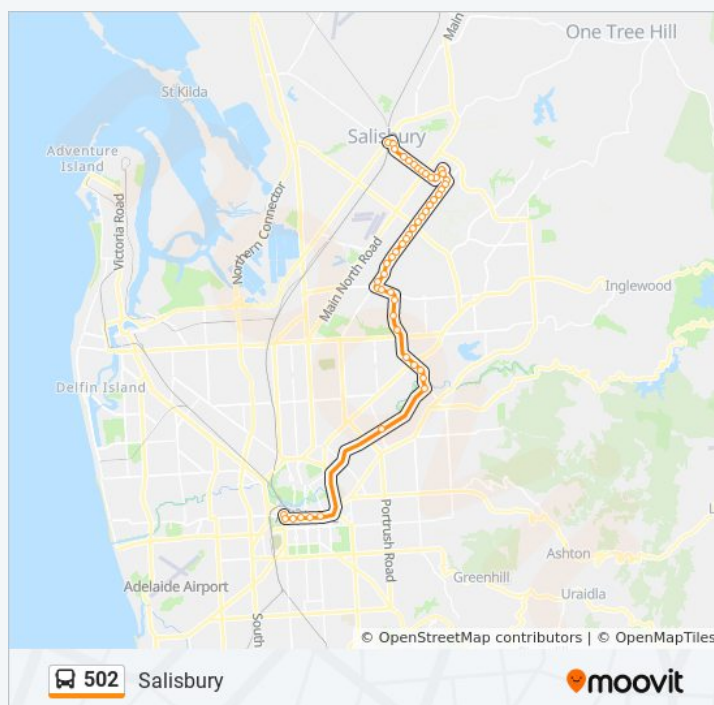

Stop 37C Montague Rd - South side

Stop 38A Bridge Rd - West side

Stop 38B Bridge Rd - West side

Stop 39 Bridge Rd - West side

Stop 40 Bridge Rd - West side

Stop 40A Bridge Rd - West side

Stop 41 Bridge Rd - North West side

Stop 42 Bridge Rd - West side

502 bus Time Schedule

Salisbury Route Timetable:

Sunday	00:32 - 23:48
Monday	08:45 - 23:48
Tuesday	05:48 - 23:48
Wednesday	05:48 - 23:48
Thursday	05:48 - 23:48
Friday	05:48 - 23:48
Saturday	07:49 - 23:48

502 bus Info

Direction: Salisbury

Stops: 49

Trip Duration: 37 min

Line Summary:

Stop 42A Bridge Rd - West side

Stop 43 Bridge Rd - West side

Stop 43B Bridge Rd - West side