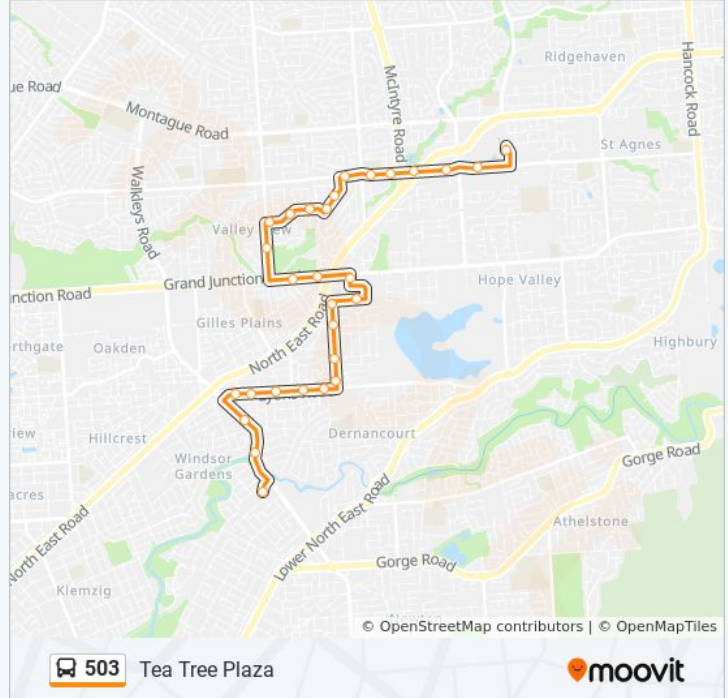

**503 bus Info**

**Direction:** Paradise

**Stops:** 29

**Trip Duration:** 25 min

**Line Summary:**

- Stop 34D Valiant Rd - East side
- Stop 34C Valiant Rd - East side
- Stop 34B Valiant Rd - East side
- Stop 34A Lyons Rd - South side
- Stop 34 Lyons Rd - South side
- Stop 33C Lyons Rd - South side
- Stop 33B Lyons Rd - South side
- Stop 33A Lyons Rd - South side
- Stop 29B Sudholz Rd - North side
- Stop 29A Darley Rd - East side
- Zone B Paradise Interchange - South East side

**Direction: Tea Tree Plaza**

34 stops

[VIEW LINE SCHEDULE](#)

- Stop C1 Currie St - North side
- Stop D4 Currie St - North side
- Stop G2 Grenfell St - North side
- Stop H2 Grenfell St - North side
- Zone B Klemzig Interchange - West side
- Zone F Paradise Interchange - North West side
- Stop 29A Darley Rd - West side
- Stop 29B Sudholz Rd - South West side
- Stop 33A Lyons Rd - North side
- Stop 33B Lyons Rd - North side
- Stop 33C Lyons Rd - North side
- Stop 34 Lyons Rd - North side
- Stop 34A Lyons Rd - North side
- Stop 34B Valiant Rd - West side
- Stop 34C Valiant Rd - West side
- Stop 34D Valiant Rd - West side
- Stop 34E Valiant Rd - West side
- Stop 35 Jacobsen Cres - North side

**503 bus Info**

**Direction:** Tea Tree Plaza

**Stops:** 34

**Trip Duration:** 23 min

**Line Summary:**

- Stop 35A Ardtornish St - West side
- Stop 35C Grand Junction Rd - South side
- Stop 35D Grand Junction Rd - South side
- Stop 36 Nelson Rd - West side
- Stop 37 Helen Tce - North West side
- Stop 38 Helen Tce - North side
- Stop 38A Helen Tce - North side
- Stop 39 Flockhart Ave - North West side
- Stop 40 Flockhart Ave - West side
- Stop 41 Wright Rd - North side
- Stop 42A Wright Rd - North side
- Stop 43A Wright Rd - North side
- Stop 44 Wright Rd - North side
- Stop 43S Smart Rd - North side
- Stop 42A Smart Rd - North side
- Zone A Tea Tree Plaza Interchange - West side