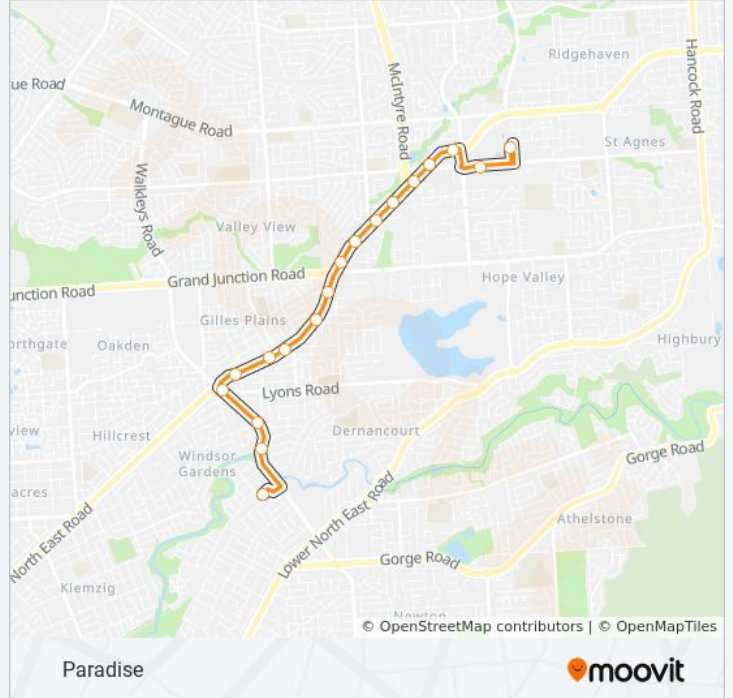

Stops: 22

Trip Duration: 38 min

Line Summary:

Direction: Paradise

18 stops

[VIEW LINE SCHEDULE](#)

Zone A Tea Tree Plaza Interchange - West side

Stop 42A Smart Rd - South side

Stop 36 North East Rd - East side

Stop 35 North East Rd - East side

Stop 34 North East Rd - East side

Stop 32 North East Rd - South East side

Stop 31 North East Rd - South East side

Stop 30 North East Rd - South East side

Stop 29C Sudholz Rd - North East side

Stop 29B Sudholz Rd - North side

Stop 29A Darley Rd - East side

Zone B Paradise Interchange - South East side

507 bus Time Schedule

Paradise Route Timetable:

Sunday	8:46 AM - 6:48 PM
Monday	5:56 AM - 6:19 PM
Tuesday	5:56 AM - 6:19 PM
Wednesday	5:56 AM - 6:19 PM
Thursday	5:56 AM - 6:19 PM
Friday	5:56 AM - 6:19 PM
Saturday	6:49 AM - 6:48 PM

507 bus Info

Direction: Paradise

Stops: 18

Trip Duration: 17 min

Line Summary:

Direction: Tea Tree Plaza

22 stops

[VIEW LINE SCHEDULE](#)