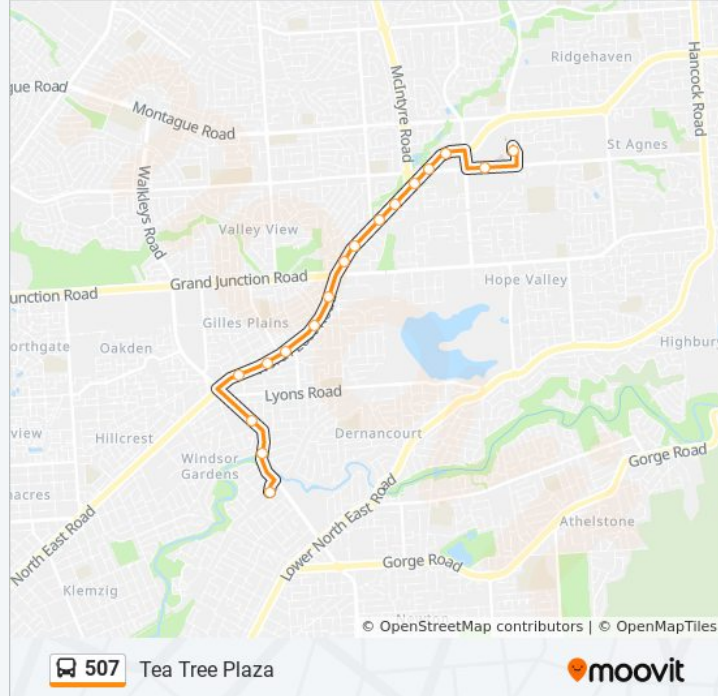

507 bus Info

Direction: Paradise

Stops: 18

Trip Duration: 17 min

Line Summary:

Direction: Tea Tree Plaza

22 stops

[VIEW LINE SCHEDULE](#)

507 bus Info

Direction: Tea Tree Plaza

Stops: 22

Trip Duration: 17 min

Line Summary:

Stop 41 North East Rd - West side

Stop 42 North East Rd - North side

Stop 42A Smart Rd - North side

Zone A Tea Tree Plaza Interchange - West side

507 bus time schedules and route maps are available in an offline PDF at moovitapp.com. Use the [Moovit App](#) to see live bus times, train schedule or subway schedule, and step-by-step directions for all public transit in Adelaide.