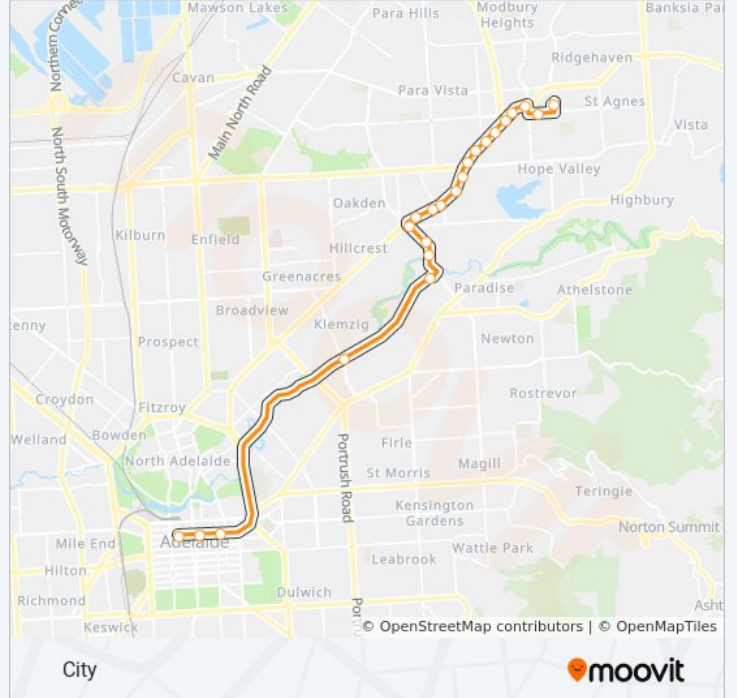

Stop 32 North East Rd - South East side

Stop 31 North East Rd - South East side

Stop 30 North East Rd - South East side

Stop 29C Sudholz Rd - North East side

Stop 29B Sudholz Rd - North side

Stop 29A Darley Rd - East side

Zone B Paradise Interchange - South East side

Zone A Klemzig Interchange - East side

Stop S1 Grenfell St - South side

Stop U1 Grenfell St - South side

Stop W1 Currie St - South side

507 bus Time Schedule

City Route Timetable:

Sunday	Not Operational
Monday	7:18 AM - 8:22 AM
Tuesday	7:18 AM - 8:22 AM
Wednesday	7:18 AM - 8:22 AM
Thursday	7:18 AM - 8:22 AM
Friday	7:18 AM - 8:22 AM
Saturday	Not Operational

507 bus Info

Direction: City

Stops: 22

Trip Duration: 38 min

Line Summary:

Direction: Paradise

18 stops

[VIEW LINE SCHEDULE](#)

Zone A Tea Tree Plaza Interchange - West side

Stop 42A Smart Rd - South side