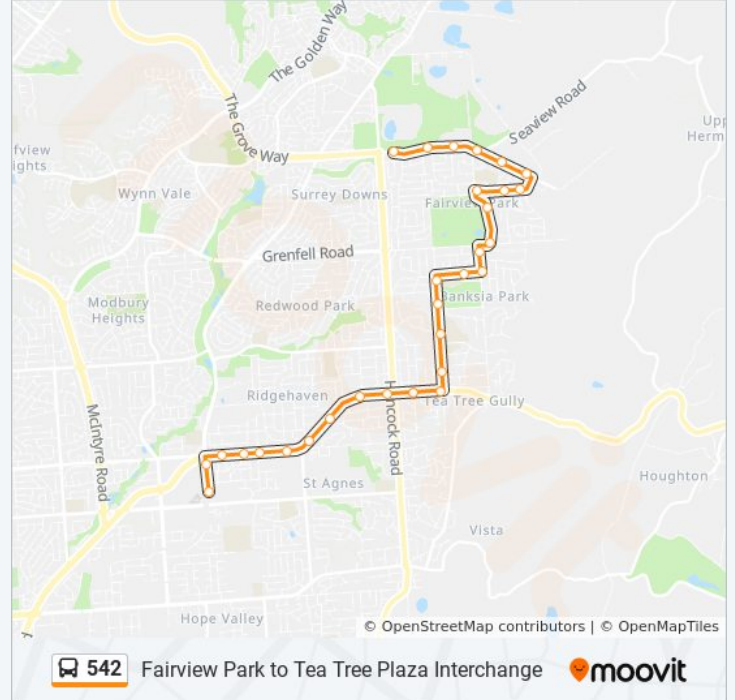

Stop 54 Elizabeth St - West side

Stop 55 Elizabeth St - West side

Stop 56 Elizabeth St - West side

Stop 57 Cottenham Rd - North side

Stop 58 Haines Rd - West side

Stop 59 Haines Rd - West side

Stop 60 Hamilton Rd - West side

Direction: Tea Tree Plaza

30 stops

[VIEW LINE SCHEDULE](#)

- Stop 68 Yatala Vale Rd - North side
- Stop 67 Yatala Vale Rd - North side
- Stop 66 Yatala Vale Rd - North side
- Stop 65 Yatala Vale Rd - North side
- Stop 64 Yatala Vale Rd - North side
- Stop 63B Yatala Vale Rd - North side
- Stop 63A Katarama Rd - South East side
- Stop 63 Katarama Rd - South side
- Stop 62 Katarama Rd - South side
- Stop 61 Hamilton Rd - East side
- Stop 60 Hamilton Rd - East side
- Stop 59 Haines Rd - East side
- Stop 58 Haines Rd - East side
- Stop 57 Cottenham Rd - South side
- Stop 56 Elizabeth St - East side
- Stop 55 Elizabeth St - East side
- Stop 54 Elizabeth St - East side
- Stop 53 Elizabeth St - East side

542 bus Time Schedule

Tea Tree Plaza Route Timetable:

Sunday	08:02 - 22:03
Monday	05:28 - 22:03
Tuesday	05:28 - 22:03
Wednesday	05:28 - 22:03
Thursday	05:28 - 22:03
Friday	05:28 - 22:03
Saturday	06:32 - 22:03

542 bus Info

Direction: Tea Tree Plaza

Stops: 30

Trip Duration: 19 min

Line Summary:

Stop 52 North East Rd - South East side
Stop 51 North East Rd - South side
Stop 50 North East Rd - South East side
Stop 49 North East Rd - South East side
Stop 48 North East Rd - South East side
Stop 47 North East Rd - South East side
Stop 46 North East Rd - South East side
Stop 45A North East Rd - South side
Stop 45 North East Rd - South side
Stop 44 North East Rd - South side
Stop 43A Golden Grove Rd - East side
Zone B Tea Tree Plaza Interchange - West side