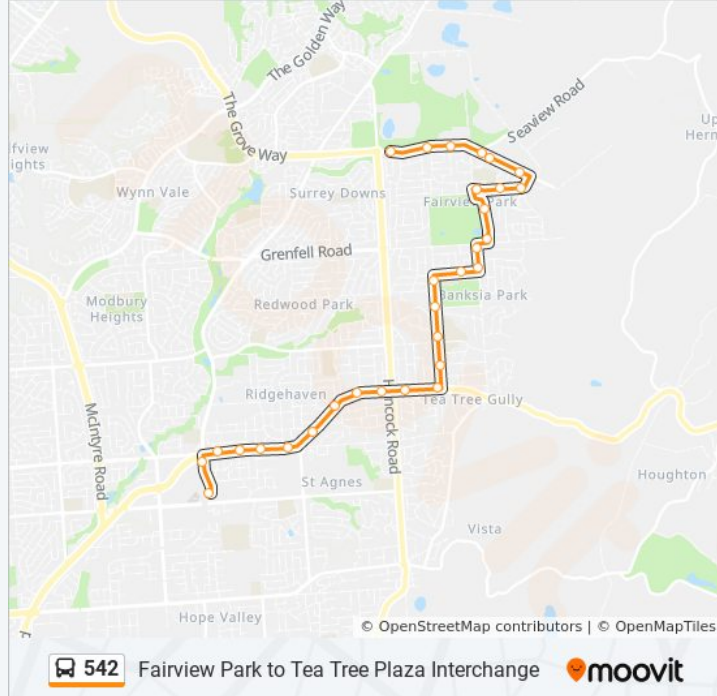

Stop 48 North East Rd - North West side

Stop 49 North East Rd - North West side

Stop 50 North East Rd - North side

Stop 51 North East Rd - North side

Stop 52 North East Rd - North West side

Stop 53 Elizabeth St - West side

Stop 54 Elizabeth St - West side

Stop 55 Elizabeth St - West side

Stop 56 Elizabeth St - West side

Stop 57 Cottenham Rd - North side

Stop 58 Haines Rd - West side

Stop 59 Haines Rd - West side

Stop 60 Hamilton Rd - West side

542 bus Info

Direction: Fairview Park

Stops: 30

Trip Duration: 18 min

Line Summary:

- Stop 62 Katarama Rd - North side
- Stop 63 Katarama Rd - North West side
- Stop 63A Katarama Rd - North West side
- Stop 63B Yatala Vale Rd - South side
- Stop 64 Yatala Vale Rd - South side
- Stop 65 Yatala Vale Rd - South side
- Stop 66 Yatala Vale Rd - South side
- Stop 67 Yatala Vale Rd - South side
- Stop 68 Yatala Vale Rd - South side

Direction: Tea Tree Plaza

30 stops

[VIEW LINE SCHEDULE](#)

- Stop 68 Yatala Vale Rd - North side
- Stop 67 Yatala Vale Rd - North side
- Stop 66 Yatala Vale Rd - North side
- Stop 65 Yatala Vale Rd - North side
- Stop 64 Yatala Vale Rd - North side
- Stop 63B Yatala Vale Rd - North side
- Stop 63A Katarama Rd - South East side
- Stop 63 Katarama Rd - South side
- Stop 62 Katarama Rd - South side
- Stop 61 Hamilton Rd - East side
- Stop 60 Hamilton Rd - East side
- Stop 59 Haines Rd - East side
- Stop 58 Haines Rd - East side
- Stop 57 Cottenham Rd - South side
- Stop 56 Elizabeth St - East side
- Stop 55 Elizabeth St - East side
- Stop 54 Elizabeth St - East side
- Stop 53 Elizabeth St - East side