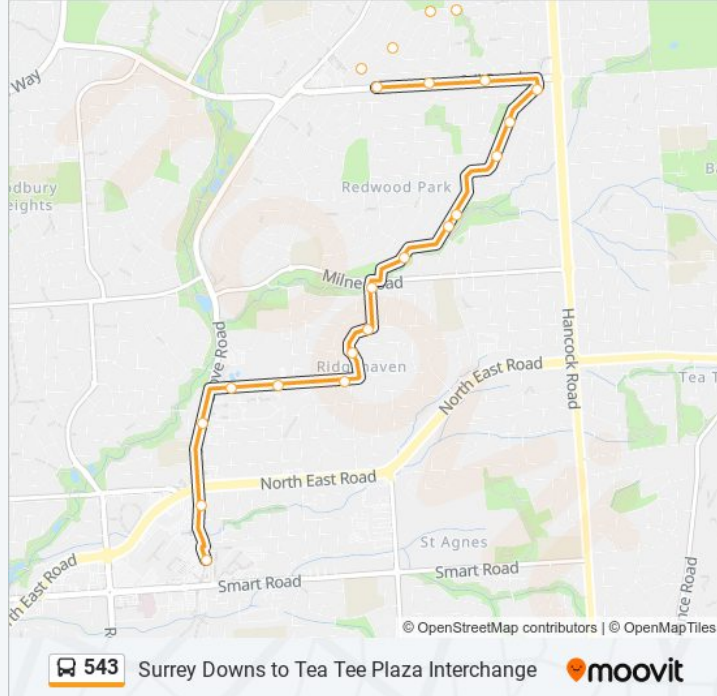

### 543 bus Info

**Direction:** Surrey Downs

**Stops:** 24

**Trip Duration:** 15 min

**Line Summary:**

Stop 61A Illyarrie Ave - North side

Stop 61B Zealand St - East side

Stop 62 Illyarrie Ave - South East side

### Direction: Tea Tree Plaza

22 stops

[VIEW LINE SCHEDULE](#)

Stop 62 Illyarrie Ave - South East side

Stop 61 Illyarrie Ave - South side

Stop 60 Illyarrie Ave - South East side

Stop 59 Illyarrie Ave - South side

### 543 bus Info

**Direction:** Tea Tree Plaza

**Stops:** 22

**Trip Duration:** 14 min

**Line Summary:**

Stop 45 Hazel Gr - South side

Stop 44 Golden Grove Rd - East side

Stop 43A Golden Grove Rd - East side

Zone B Tea Tree Plaza Interchange - West side

543 bus time schedules and route maps are available in an offline PDF at [moovitapp.com](https://moovitapp.com). Use the [Moovit App](#) to see live bus times, train schedule or subway schedule, and step-by-step directions for all public transit in Adelaide.