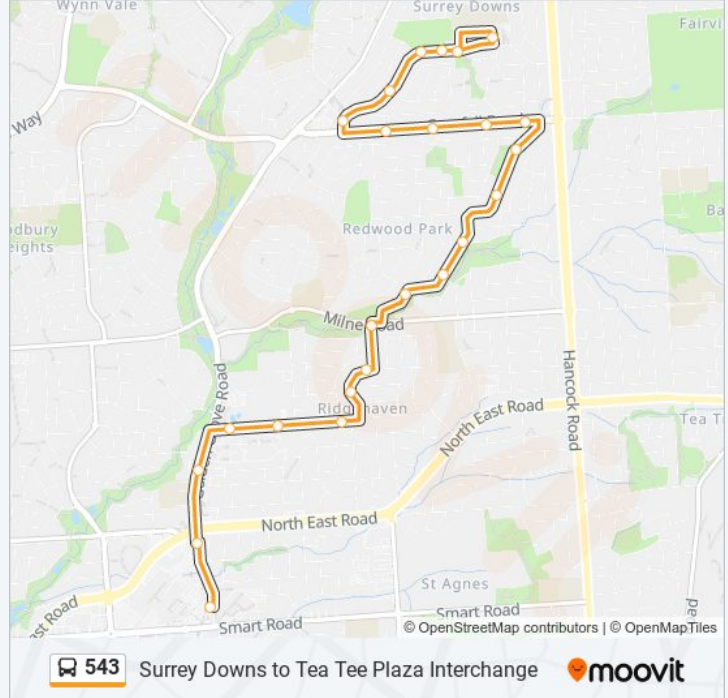

Stop 57 Grenfell Rd - South side

Stop 58 Grenfell Rd - South side

Stop 59 Illyarrie Ave - West side

Stop 60 Illyarrie Ave - North West side

Stop 61 Illyarrie Ave - North side

### 543 bus Info

**Direction:** Surrey Downs

**Stops:** 24

**Trip Duration:** 15 min

**Line Summary:**

Stop 61A Illyarrie Ave - North side

Stop 61B Zealand St - East side

Stop 62 Illyarrie Ave - South East side

### Direction: Tea Tree Plaza

22 stops

[VIEW LINE SCHEDULE](#)

Stop 62 Illyarrie Ave - South East side

Stop 61 Illyarrie Ave - South side

Stop 60 Illyarrie Ave - South East side

Stop 59 Illyarrie Ave - South side

Stop 58 Grenfell Rd - North side

Stop 57 Grenfell Rd - North side

Stop 56 Grenfell Rd - North side

Stop 55 Cronulla Dr - South East side

Stop 54 Cronulla Dr - East side

Stop 53 Cronulla Dr - East side

Stop 52 Riverside Dr - South East side