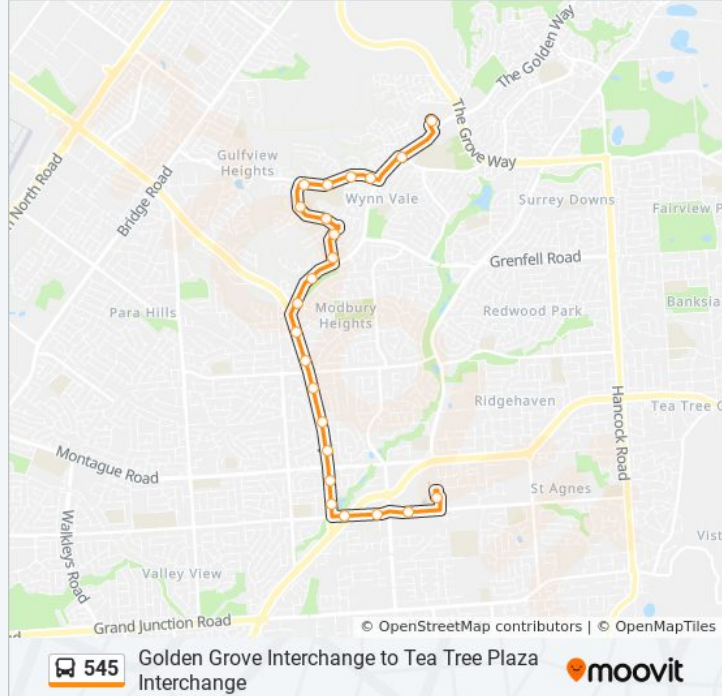

### 545 bus Info

**Direction:** Golden Grove

**Stops:** 28

**Trip Duration:** 19 min

**Line Summary:**

- Stop 57 Keithcot Farm Dr - West side
- Stop 58 Wynn Vale Dr - North side
- Stop 59 Wynn Vale Dr - North side
- Stop 60 Wynn Vale Dr - North side
- Stop 61 Wynn Vale Dr - North side
- Stop 62 The Golden Way - West side
- Zone B Golden Grove Interchange

**Direction: Tea Tree Plaza**

23 stops

[VIEW LINE SCHEDULE](#)

- Zone B Golden Grove Interchange
- Stop 62 The Golden Way - East side
- Stop 61 Wynn Vale Dr - South side
- Stop 60 Wynn Vale Dr - South side
- Stop 59 Wynn Vale Dr - South side
- Stop 58 Wynn Vale Dr - South side
- Stop 57 Keithcot Farm Dr - East side
- Stop 56 Keithcot Farm Dr - North side
- Stop 55 Hillendale Dr - East side
- Stop 54 Hillendale Dr - East side
- Stop 53 The Golden Way - South East side
- Stop 52 The Golden Way - South East side
- Stop 51 McIntyre Rd - East side
- Stop 50 McIntyre Rd - East side
- Stop 49 McIntyre Rd - East side
- Stop 48 McIntyre Rd - East side
- Stop 47 McIntyre Rd - East side
- Stop 46 McIntyre Rd - East side

**545 bus Info**

**Direction:** Tea Tree Plaza

**Stops:** 23

**Trip Duration:** 18 min

**Line Summary:**

Stop 45 McIntyre Rd - East side

Stop 44 Wright Rd - North side

Stop 43S Smart Rd - North side

Stop 42A Smart Rd - North side

Zone B Tea Tree Plaza Interchange - West side

545 bus time schedules and route maps are available in an offline PDF at [moovitapp.com](https://moovitapp.com). Use the [Moovit App](#) to see live bus times, train schedule or subway schedule, and step-by-step directions for all public transit in Adelaide.