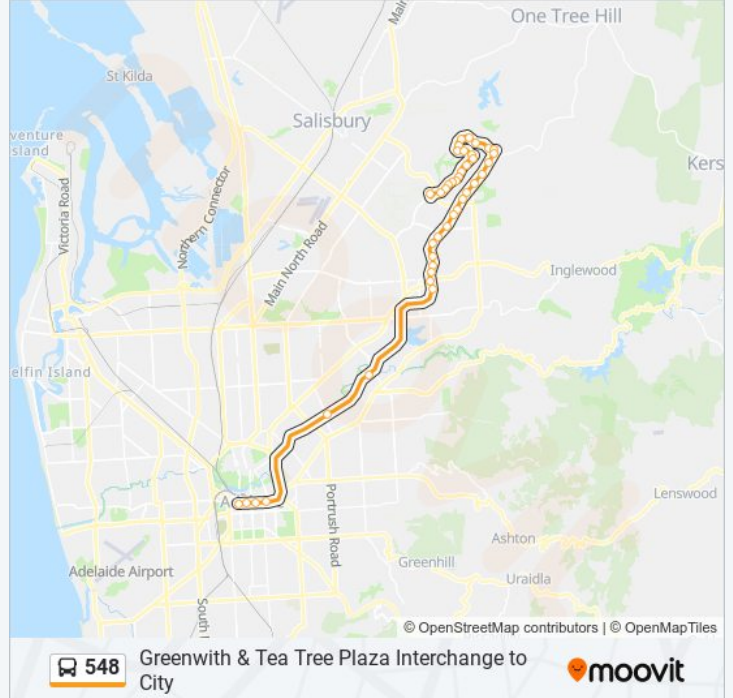

**548 bus Info**

**Direction:** Golden Grove Interchange

**Stops:** 41

**Trip Duration:** 53 min

**Line Summary:**

Stop 56 Golden Grove Rd - North West side  
 Stop 80 Golden Grove Rd - West side  
 Stop 79 Golden Grove Rd - West side  
 Stop 78B Golden Grove Rd - West side  
 Stop 78A Captain Robertson Ave - South side  
 Stop 78 Golden Grove Rd - South East side  
 Stop 77 Golden Grove Rd - South side  
 Stop 76 Golden Grove Rd - South West side  
 Stop 75 Golden Grove Rd - South East side  
 Stop 74A Golden Grove Rd - South East side  
 Stop 74 Target Hill Rd - North side  
 Stop 73 Target Hill Rd - North side  
 Stop 72 Target Hill Rd - North side  
 Stop 71 The Golden Way - South East side  
 Stop 70 The Golden Way - South East side  
 Stop 69 The Golden Way - East side  
 Stop 68 The Golden Way - East side  
 Stop 67B The Golden Way - South East side  
 Stop 67 The Golden Way - South East side  
 Stop 66 The Golden Way - South East side  
 Stop 65 The Golden Way - East side  
 Stop 64 The Golden Way - South East side  
 Zone D Golden Grove Interchange

**Direction: Tea Tree Plaza**

25 stops

[VIEW LINE SCHEDULE](#)

Stop 72 Target Hill Rd - South side  
 Stop 73 Target Hill Rd - South side  
 Stop 74 Target Hill Rd - South side  
 Stop 74A Golden Grove Rd - North West side  
 Stop 75 Golden Grove Rd - North West side  
 Stop 76 Golden Grove Rd - North East side

**548 bus Time Schedule**

Tea Tree Plaza Route Timetable:

Sunday	09:29 - 22:27
Monday	08:11 - 22:27
Tuesday	08:11 - 22:27
Wednesday	08:11 - 22:27
Thursday	08:11 - 22:27
Friday	08:11 - 22:27
Saturday	09:29 - 22:27