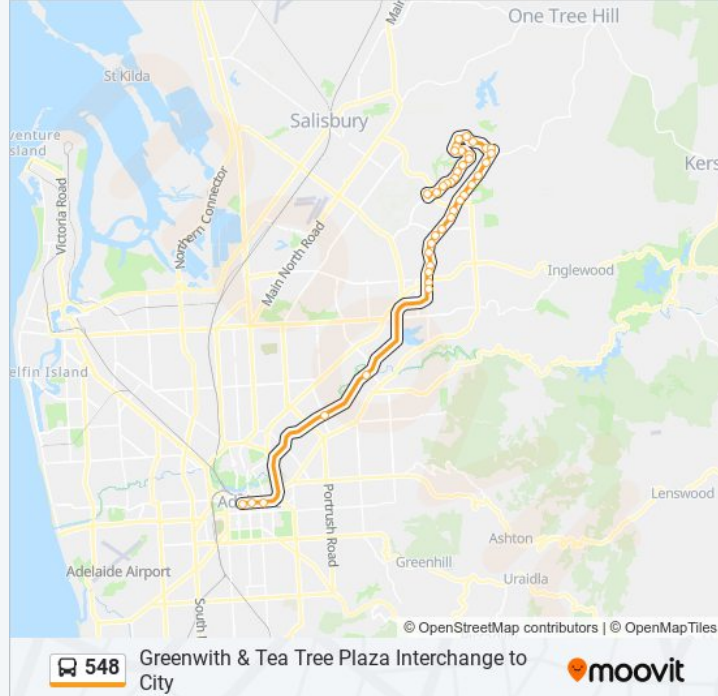

### 548 bus Info

**Direction:** City

**Stops:** 39

**Trip Duration:** 49 min

**Line Summary:**

Stop 56 Golden Grove Rd - South East side

Stop 55 Golden Grove Rd - South East side

Stop 54 Golden Grove Rd - South East side

Stop 45 Golden Grove Rd - East side

Stop 44 Golden Grove Rd - East side

Stop 43A Golden Grove Rd - East side

Zone B Tea Tree Plaza Interchange - West side

Zone C Paradise Interchange - South East side

Zone A Klemzig Interchange - East side

Stop S1 Grenfell St - South side

Stop U1 Grenfell St - South side

Stop W1 Currie St - South side

### Direction: Golden Grove

20 stops

[VIEW LINE SCHEDULE](#)

Stop C1 Currie St - North side

Stop D3 Currie St - North side

Stop F2 Grenfell St - North side

Stop H1 Grenfell St - North side

Zone B Klemzig Interchange - West side