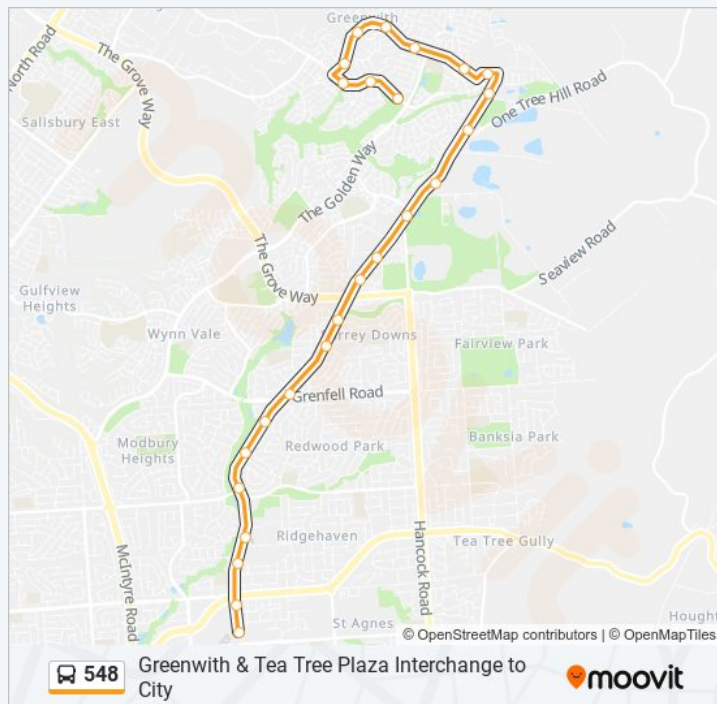

Zone B Tea Tree Plaza Interchange - West side

### 548 bus Info

**Direction:** Tea Tree Plaza

**Stops:** 25

**Trip Duration:** 23 min

**Line Summary:**

548 bus time schedules and route maps are available in an offline PDF at [moovitapp.com](https://moovitapp.com). Use the [Moovit App](#) to see live bus times, train schedule or subway schedule, and step-by-step directions for all public transit in Adelaide.