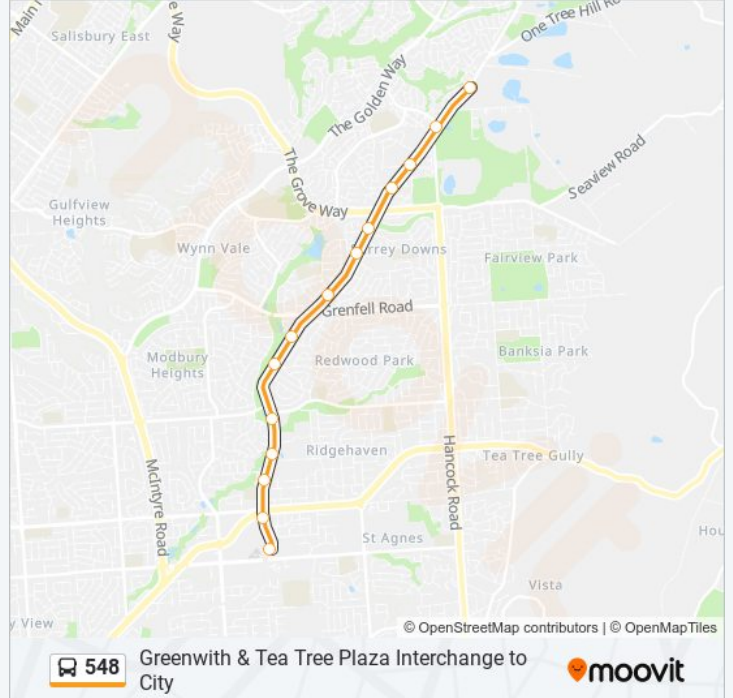

### 548 bus Info

**Direction:** Golden Grove

**Stops:** 20

**Trip Duration:** 13 min

**Line Summary:**

- Stop 47 Golden Grove Rd - West side
- Stop 48 Golden Grove Rd - West side
- Stop 50 Golden Grove Rd - West side
- Stop 51 Golden Grove Rd - West side
- Stop 52 Golden Grove Rd - West side
- Stop 54 Golden Grove Rd - North West side
- Stop 55 Golden Grove Rd - North West side
- Stop 56 Golden Grove Rd - North West side
- Stop 80 Golden Grove Rd - West side

**Direction: Golden Grove Interchange**

41 stops

[VIEW LINE SCHEDULE](#)

- Stop C1 Currie St - North side
- Stop D3 Currie St - North side
- Stop F2 Grenfell St - North side
- Stop H1 Grenfell St - North side
- Zone B Klemzig Interchange - West side
- Zone D Paradise Interchange - North West side
- Zone F Tea Tree Plaza Interchange - East side
- Stop 43A Golden Grove Rd - West side
- Stop 44 Golden Grove Rd - West side
- Stop 45 Golden Grove Rd - West side
- Stop 46 Golden Grove Rd - West side
- Stop 47 Golden Grove Rd - West side
- Stop 48 Golden Grove Rd - West side
- Stop 50 Golden Grove Rd - West side
- Stop 51 Golden Grove Rd - West side
- Stop 52 Golden Grove Rd - West side
- Stop 54 Golden Grove Rd - North West side
- Stop 55 Golden Grove Rd - North West side