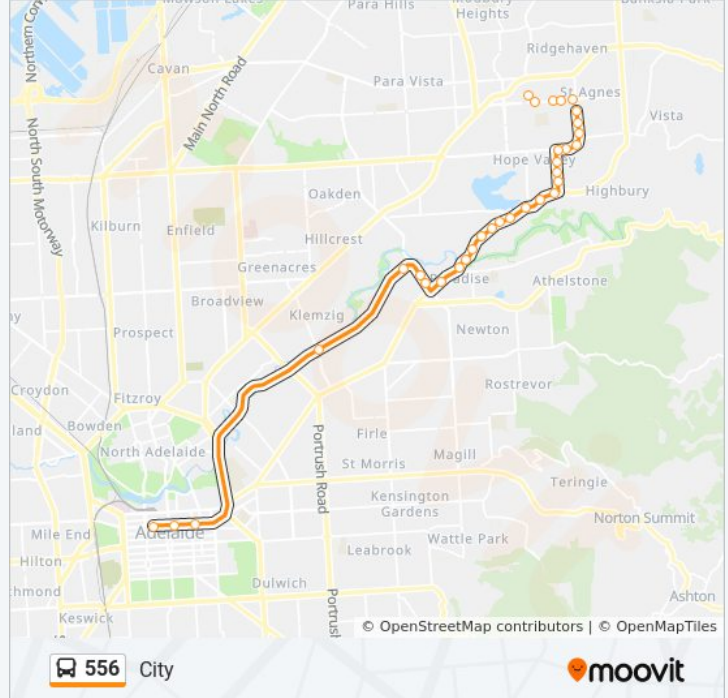

Stop 37A Valley Rd - East side

Stop 37 Valley Rd - East side

Stop 36A Valley Rd - East side

Stop 36 Lower North East Rd - East side

Stop 35 Lower North East Rd - South side

Stop 34 Lower North East Rd - South side

556 bus Info

Direction: City

Stops: 32

Trip Duration: 39 min

Line Summary:

- Stop 28 Lower North East Rd - South East side
- Stop 27 Lower North East Rd - East side
- Stop 26A Lower North East Rd - South East side
- Stop 25 Darley Rd - South West side
- Stop 25A Darley Rd - West side
- Zone C Paradise Interchange - South East side
- Zone A Klemzig Interchange - East side
- Stop S1 Grenfell St - South side
- Stop U1 Grenfell St - South side
- Stop W1 Currie St - South side

Direction: Paradise

28 stops

[VIEW LINE SCHEDULE](#)

- Zone G Tea Tree Plaza Interchange - East side
- Stop 43B Smart Rd - North side
- Stop 43C Smart Rd - North side
- Stop 43D Smart Rd - North side
- Stop 43E Smart Rd - North side
- Stop 42 Tolley Rd - East side
- Stop 41 Tolley Rd - East side
- Stop 40 Tolley Rd - East side
- Stop 39 Grand Junction Rd - South East side
- Stop 38A Grand Junction Rd - South side
- Stop 37B Grand Junction Rd - South side
- Stop 37A Valley Rd - East side
- Stop 37 Valley Rd - East side
- Stop 36A Valley Rd - East side
- Stop 36 Lower North East Rd - East side
- Stop 35 Lower North East Rd - South side
- Stop 34 Lower North East Rd - South side
- Stop 33 Lower North East Rd - East side

556 bus Info

Direction: Tea Tree Plaza

Stops: 34

Trip Duration: 18 min

Line Summary:

Stop 35 Lower North East Rd - North West side

Stop 36 Lower North East Rd - West side

Stop 36A Valley Rd - West side