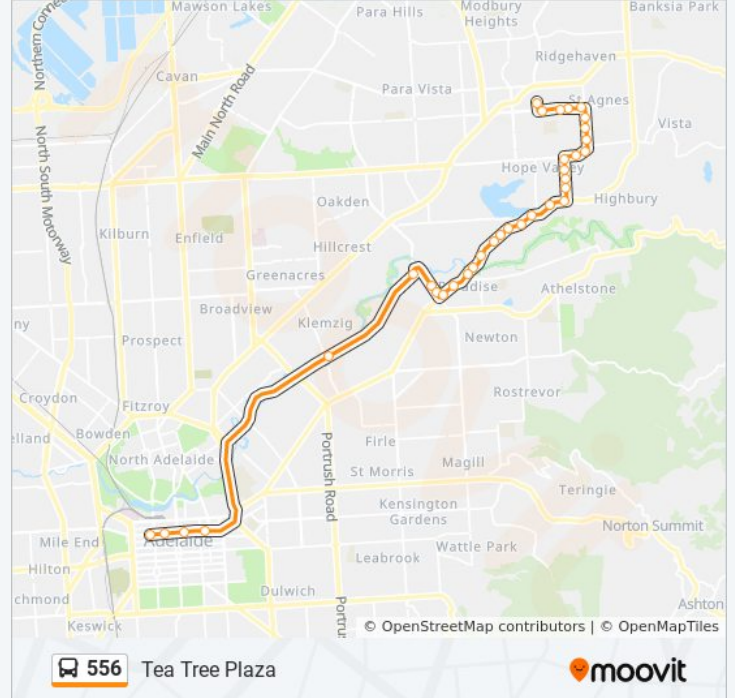

Direction: Tea Tree Plaza

34 stops

[VIEW LINE SCHEDULE](#)

- Stop C1 Currie St - North side
- Stop D3 Currie St - North side
- Stop F2 Grenfell St - North side
- Stop H1 Grenfell St - North side
- Zone B Klemzig Interchange - West side
- Zone E Paradise Interchange - North West side
- Stop 25A Darley Rd - East side
- Stop 25 Darley Rd - North East side
- Stop 26 Lower North East Rd - North West side
- Stop 26A Lower North East Rd - North West side
- Stop 27 Lower North East Rd - West side
- Stop 28 Lower North East Rd - North West side
- Stop 29 Lower North East Rd - West side
- Stop 30 Lower North East Rd - North West side
- Stop 31 Lower North East Rd - North West side
- Stop 32 Lower North East Rd - North West side
- Stop 33 Lower North East Rd - North side
- Stop 34 Lower North East Rd - North side

556 bus Info

Direction: Tea Tree Plaza

Stops: 34

Trip Duration: 18 min

Line Summary:

Stop 35 Lower North East Rd - North West side

Stop 36 Lower North East Rd - West side

Stop 36A Valley Rd - West side

Stop 37 Valley Rd - West side

Stop 37A Valley Rd - West side

Stop 37B Valley Rd - West side

Stop 38A Grand Junction Rd - North side

Stop 39 Grand Junction Rd - North West side

Stop 40 Tolley Rd - West side

Stop 41 Tolley Rd - West side

Stop 42 Tolley Rd - West side

Stop 43E Smart Rd - South side

Stop 43D Smart Rd - South side

Stop 43C Smart Rd - South side

Stop 43B Smart Rd - South side

Zone G Tea Tree Plaza Interchange - East side