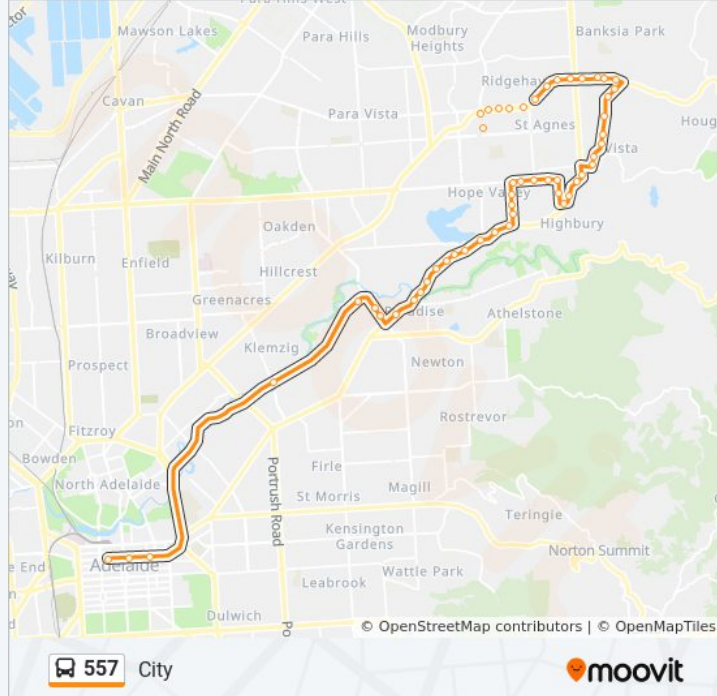

Stop 37A Valley Rd - East side

Stop 37 Valley Rd - East side

Stop 36A Valley Rd - East side

Stop 36 Lower North East Rd - East side

Stop 35 Lower North East Rd - South side

Stop 34 Lower North East Rd - South side

Stop 33 Lower North East Rd - East side

Stop 32 Lower North East Rd - South East side

Stop 31 Lower North East Rd - South East side

Stop 30 Lower North East Rd - South East side

Stop 29 Lower North East Rd - South East side

Stop 28 Lower North East Rd - South East side

Stop 27 Lower North East Rd - East side

Stop 26A Lower North East Rd - South East side

Stop 25 Darley Rd - South West side

Stop 25A Darley Rd - West side

Zone C Paradise Interchange - South East side

Zone A Klemzig Interchange - East side

Stop S1 Grenfell St - South side

Stop U1 Grenfell St - South side

Stop W1 Currie St - South side

Direction: Paradise

48 stops

557 bus Time Schedule

Paradise Route Timetable: