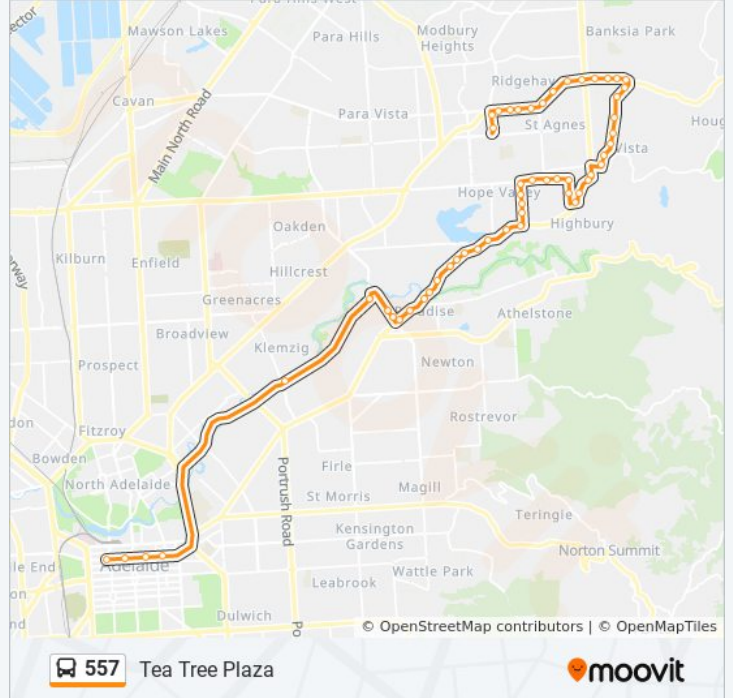

557 bus Time Schedule

Tea Tree Plaza Route Timetable:

Sunday	9:22 AM - 10:26 PM
Monday	6:15 AM - 10:26 PM
Tuesday	6:15 AM - 10:26 PM
Wednesday	6:15 AM - 10:26 PM
Thursday	6:15 AM - 10:26 PM
Friday	6:15 AM - 10:26 PM
Saturday	7:07 AM - 10:26 PM

557 bus Info

Direction: Tea Tree Plaza

Stops: 54

Trip Duration: 32 min

Line Summary:

- Stop 30 Lower North East Rd - North West side
- Stop 31 Lower North East Rd - North West side
- Stop 32 Lower North East Rd - North West side
- Stop 33 Lower North East Rd - North side
- Stop 34 Lower North East Rd - North side
- Stop 35 Lower North East Rd - North West side
- Stop 36 Lower North East Rd - West side
- Stop 36A Valley Rd - West side
- Stop 37 Valley Rd - West side
- Stop 37A Valley Rd - West side
- Stop 37B Valley Rd - West side
- Stop 38A Grand Junction Rd - North side
- Stop 39 Barracks Rd - North side
- Stop 39A Barracks Rd - North side
- Stop 40 Amber Rd - East side
- Stop 40A Amber Rd - East side
- Stop 40B Josephine St - North side
- Stop 41 Lower North East Rd - West side
- Stop 42 Lower North East Rd - North West side
- Stop 43 Lower North East Rd - West side
- Stop 44 Perseverance Rd - West side
- Stop 45 Perseverance Rd - West side
- Stop 46 Perseverance Rd - West side
- Stop 47 Perseverance Rd - West side
- Stop 48 Perseverance Rd - North West side
- Stop 49 Perseverance Rd - North West side
- Stop 50 Perseverance Rd - North West side
- Stop 51B North East Rd - South side
- Stop 51A North East Rd - South side
- Stop 52 North East Rd - South East side
- Stop 51 North East Rd - South side
- Stop 50 North East Rd - South East side
- Stop 49 North East Rd - South East side