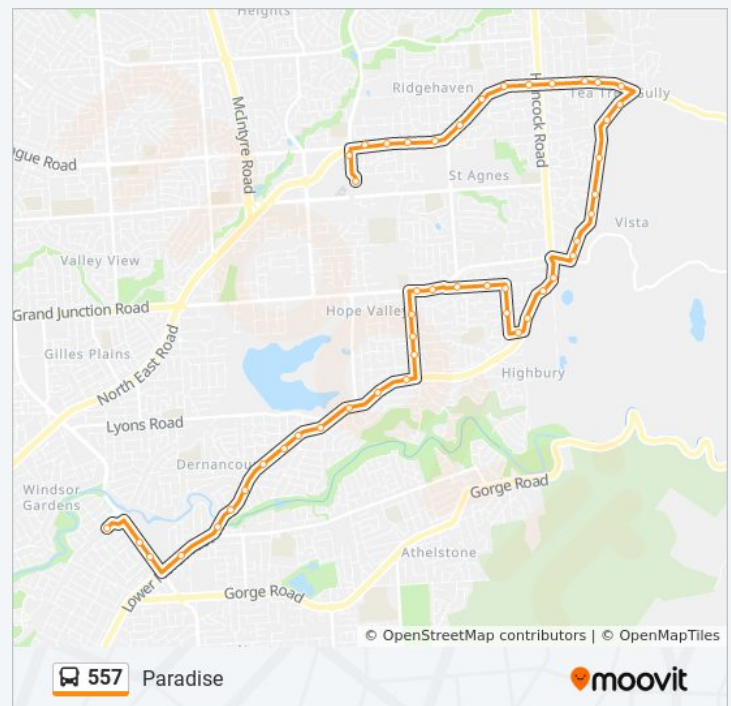

Stop 40B Josephine St - South side

Stop 40A Amber Rd - West side

Stop 40 Amber Rd - West side

Stop 39A Barracks Rd - South side

Stop 39 Barracks Rd - South side

Stop 38A Grand Junction Rd - South side

Stop 37B Grand Junction Rd - South side

Stop 37A Valley Rd - East side

Sunday	9:04 AM - 10:44 PM
Monday	5:44 AM - 10:44 PM
Tuesday	5:44 AM - 10:44 PM
Wednesday	5:44 AM - 10:44 PM
Thursday	5:44 AM - 10:44 PM
Friday	5:44 AM - 10:44 PM
Saturday	6:39 AM - 10:44 PM

557 bus Info

Direction: Paradise

Stops: 48

Trip Duration: 31 min

Line Summary:

Stop 37 Valley Rd - East side

Stop 36A Valley Rd - East side

Stop 36 Lower North East Rd - East side

Stop 35 Lower North East Rd - South side

Stop 34 Lower North East Rd - South side

Stop 33 Lower North East Rd - East side

Stop 32 Lower North East Rd - South East side

Stop 31 Lower North East Rd - South East side