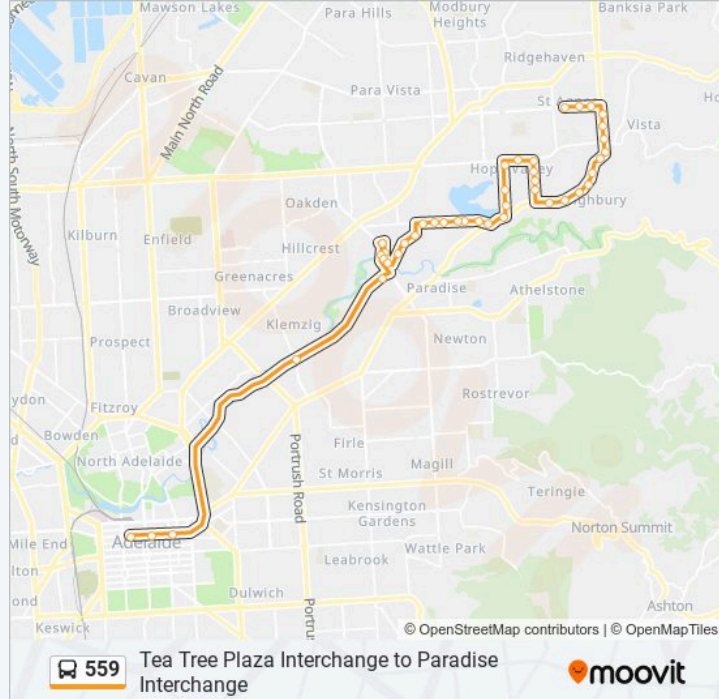

Stop 32A Lyons Rd - South side

Stop 32 Lyons Rd - South side

Stop 31 Lyons Rd - South side

Stop 30A Lyons Rd - South side

Stop 30 Lyons Rd - South side

Stop 29H Brookvale Rd - South side

Stop 29G Brookvale Rd - East side

Stop 29F Brookvale Rd - East side

Stop 29E Pittwater Dr - South side

Stop 29D Pittwater Dr - South West side

Stop 29C Lowan Rd - West side

Stop 29B Longview Rd - South side

Stop 29A Darley Rd - East side

Zone B Paradise Interchange - South East side

Zone A Klemzig Interchange - East side

Stop S1 Grenfell St - South side

Stop U1 Grenfell St - South side

Stop W1 Currie St - South side

Direction: Paradise

43 stops

[VIEW LINE SCHEDULE](#)

Zone G Tea Tree Plaza Interchange - East side

Stop 29A Darley Rd - East side

Zone B Paradise Interchange - South East side

Direction: Tea Tree Plaza

43 stops

[VIEW LINE SCHEDULE](#)

Zone E Paradise Interchange - North West side

Stop 29A Darley Rd - West side