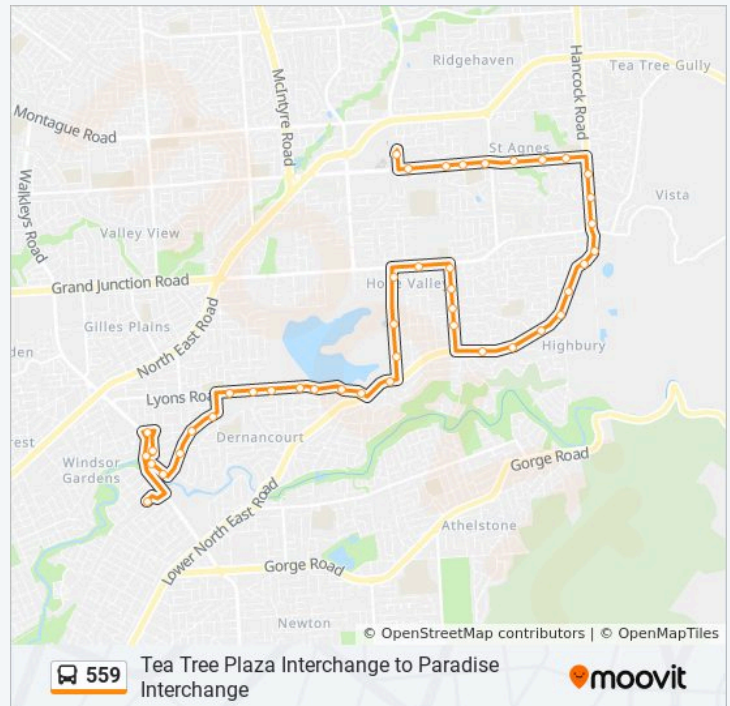

Stop 35 Grand Junction Rd - South side

Stop 34C Awoonga Rd - East side

Stop 34B Awoonga Rd - East side

Stop 34A Awoonga Rd - East side

Stop 34 Lower North East Rd - South side

Stop 33 Lyons Rd - South side

Stop 32B Lyons Rd - South side

Stop 32A Lyons Rd - South side

Stop 32 Lyons Rd - South side

Stop 31 Lyons Rd - South side

Stop 30A Lyons Rd - South side

Stop 30 Lyons Rd - South side

Stop 29H Brookvale Rd - South side

Stop 29G Brookvale Rd - East side

Stop 29F Brookvale Rd - East side

Stop 29E Pittwater Dr - South side

Stop 29D Pittwater Dr - South West side

Stop 29C Lowan Rd - West side

Stop 29B Longview Rd - South side

Stop 29A Darley Rd - East side

Zone B Paradise Interchange - South East side

Direction: Tea Tree Plaza

43 stops

[VIEW LINE SCHEDULE](#)

Zone E Paradise Interchange - North West side

Stop 29A Darley Rd - West side