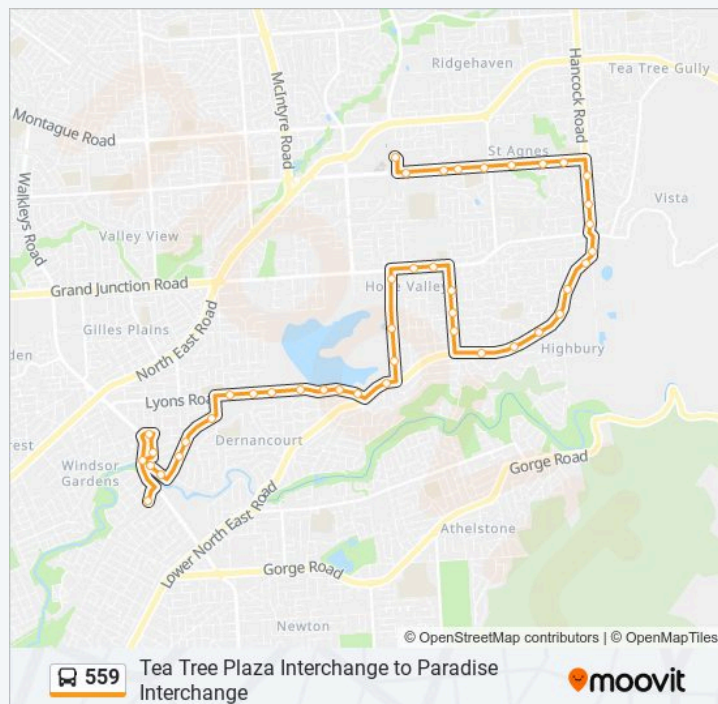

Stop 33 Lyons Rd - North side

Stop 34 Lower North East Rd - North side

Stop 34A Awoonga Rd - West side

Stop 34B Awoonga Rd - West side

Stop 34C Awoonga Rd - West side

Stop 35 Grand Junction Rd - North side

Stop 35A Grand Junction Rd - North side

Stop 37A Valley Rd - East side

Stop 37 Valley Rd - East side

Stop 36A Valley Rd - East side

Stop 37L Lower North East Rd - North side

559 bus Time Schedule

Tea Tree Plaza Route Timetable:

Sunday	Not Operational
Monday	Not Operational
Tuesday	08:28 - 16:15
Wednesday	08:28 - 16:15
Thursday	08:28 - 16:15
Friday	08:28 - 16:15
Saturday	Not Operational

559 bus Info

Direction: Tea Tree Plaza

Stops: 43

Trip Duration: 26 min

Line Summary:

Stop 38L Lower North East Rd - North side

Stop 39 Lower North East Rd - North West side

Stop 40 Lower North East Rd - West side

Stop 41 Lower North East Rd - West side

Stop 42 Lower North East Rd - North West side