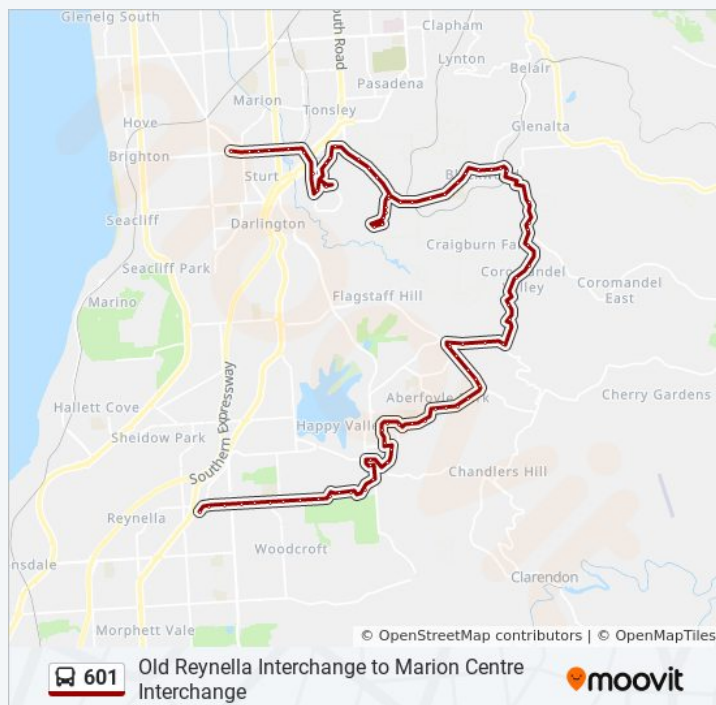

Stop 30B Shepherds Hill Rd - West side

Stop 30C Shepherds Hill Rd - North side

Stop 31 Shepherds Hill Rd - North side

Stop 31A Station Rd - North side

Zone B Blackwood Interchange

Stop 34 Main Rd - East side

Stop 35 Main Rd - East side

Stop 36 Main Rd - East side

Stop 37 Main Rd - North East side

Stop 37A Main Rd - East side

### 601 bus Info

**Direction:** Old Reynella

**Stops:** 77

**Trip Duration:** 74 min

**Line Summary:**

Stop 38 Main Rd - East side

Stop 39 Main Rd - East side

Stop 40 Main Rd - East side

Stop 53 Hub Dr - South East side

Stop 53H Hub Dr - South side

Zone B Aberfoyle Hub Interchange

Stop 53A Sandpiper Cres - South side

Stop 55 Southbound Ave - East side

Stop 55A Southbound Ave - East side

Stop 56 Easton Rd - East side