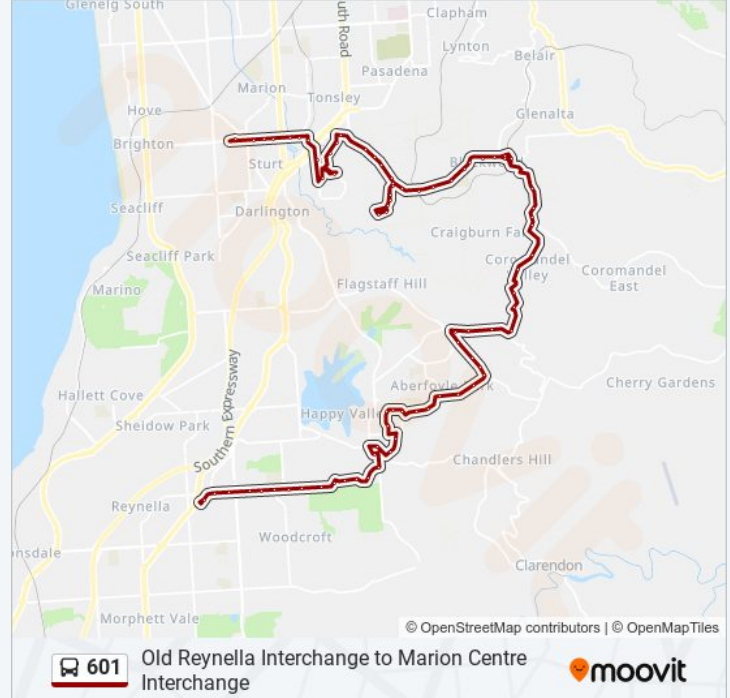

Zone C Blackwood Interchange

Stop 33A Main Rd - South side

Stop 31 Shepherds Hill Rd - South side

Stop 30C Shepherds Hill Rd - South side

Stop 30B Shepherds Hill Rd - East side

Stop 30A Shepherds Hill Rd - South East side

Stop 30 Shepherds Hill Rd - South East side

Stop 29B Shepherds Hill Rd - South side

Stop 29A Shepherds Hill Rd - South side

Stop 29 Shepherds Hill Rd - South side

Stop 28B Sargent Pde - South East side

Stop 28C Sargent Pde - East side

Stop 28D Eve Rd - South East side

Stop 28E Eve Rd - South side

Stop 28D Sargent Pde - North West side

Stop 28C Sargent Pde - West side

Stop 28B Sargent Pde - North West side

Stop 28A Shepherds Hill Rd - West side

Stop 28 Shepherds Hill Rd - South West side

Stop 27A Shepherds Hill Rd - South West side

Stop 27 Shepherds Hill Rd - South side

Stop 26 Sturt Rd - South side

Stop 26A University Dr - East side

Stop 26B University Dr - East side