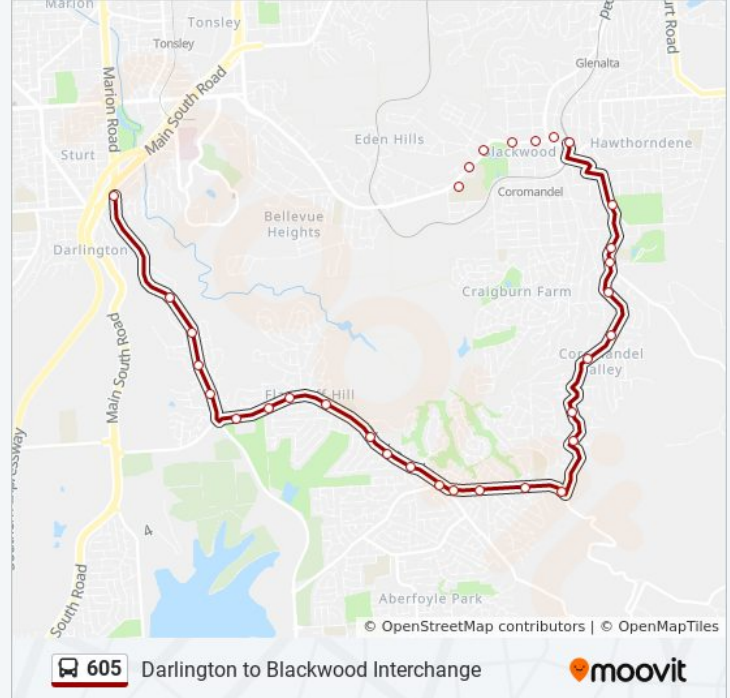

### 605 bus Info

**Direction:** Darlington

**Stops:** 32

**Trip Duration:** 20 min

**Line Summary:**

Stop 43C Black Rd - South side

Stop 44 Black Rd - South side

Stop 43 Black Rd - South side

Stop 42 Black Rd - South West side

Stop 41A Black Rd - South West side

Stop 38A Black Rd - South side

Stop 38 Black Rd - South side

Stop 37 Black Rd - South East side

Stop 36 Black Rd - South side

Stop 35 Flagstaff Rd - West side

Stop 34 Flagstaff Rd - West side

Stop 33 Flagstaff Rd - West side

Stop 32 Flagstaff Rd - South West side

Stop 30 Flagstaff Rd - West side

605 bus time schedules and route maps are available in an offline PDF at [moovitapp.com](https://moovitapp.com). Use the [Moovit App](#) to see live bus times, train schedule or subway schedule, and step-by-step directions for all public transit in Adelaide.