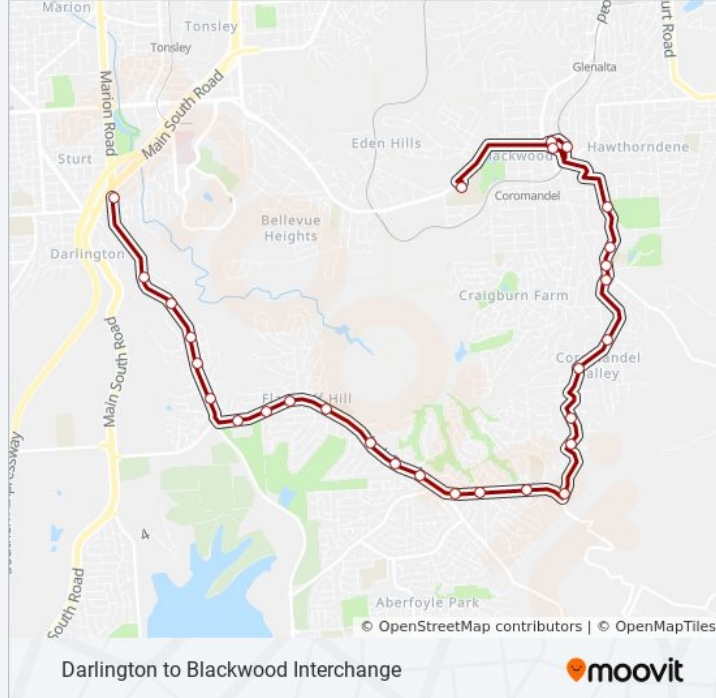

**605 bus Info**

**Direction:** Blackwood High School

**Stops:** 29

**Trip Duration:** 35 min

**Line Summary:**

Stop 39 Main Rd - South West side

Stop 38 Main Rd - West side

Stop 37A Main Rd - West side

Stop 37 Main Rd - West side

Stop 36 Main Rd - West side

Stop 35 Main Rd - West side

Stop 34 Main Rd - West side

Stop 33A Main Rd - South side

Stop 31A Station Rd - North side

Zone B Blackwood Interchange

Stop School Blackwood High Set Down

### Direction: Darlington

32 stops

[VIEW LINE SCHEDULE](#)

Stop School Blackwood High Pick Up

Stop 30A Shepherds Hill Rd - North West side

Stop 30B Shepherds Hill Rd - West side

Stop 30C Shepherds Hill Rd - North side