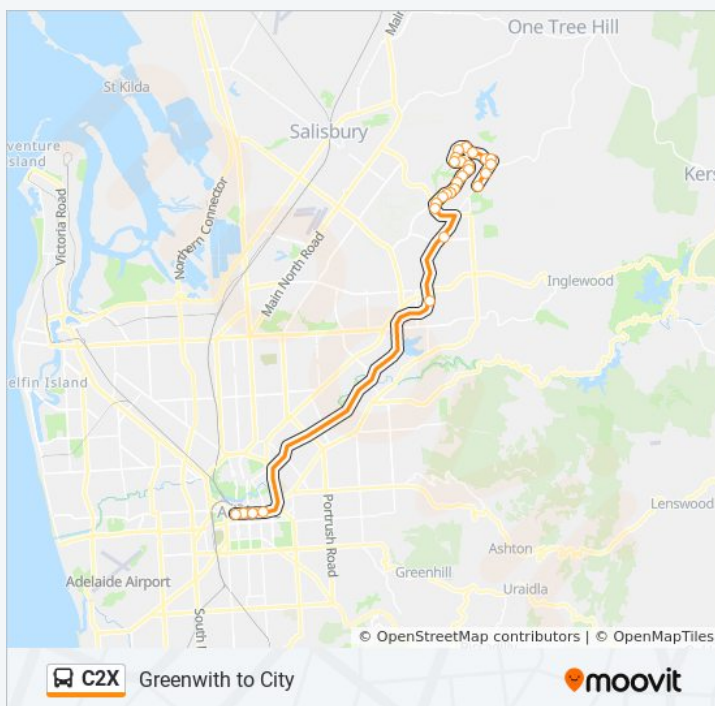

Stop 72 Target Hill Rd - South side

Stop 73 Target Hill Rd - South side

Stop 74 Target Hill Rd - South side

Stop 74A Golden Grove Rd - North West side

Stop 75 Golden Grove Rd - North West side

Stop 76 Golden Grove Rd - North East side

Stop 77 Golden Grove Rd - North side

Stop 78 Golden Grove Rd - North West side

Stop 78A Captain Robertson Ave - North side

C2X bus Time Schedule

Greenwith Route Timetable:

Sunday	Not Operational
Monday	16:20 - 17:49
Tuesday	16:20 - 17:49
Wednesday	16:20 - 17:49
Thursday	16:20 - 17:49
Friday	16:20 - 17:49
Saturday	Not Operational

C2X bus Info

Direction: Greenwith

Stops: 27

Trip Duration: 54 min

Line Summary:

Stop 78B Golden Grove Rd - East side

Stop 79 Golden Grove Rd - East side

Stop 80 Golden Grove Rd - East side

Direction: Greenwith (continues as 548)

16 stops

[VIEW LINE SCHEDULE](#)

Stop C1 Currie St - North side

Stop D3 Currie St - North side

Stop F2 Grenfell St - North side

Stop H1 Grenfell St - North side

Zone E Tea Tree Plaza Interchange - East side