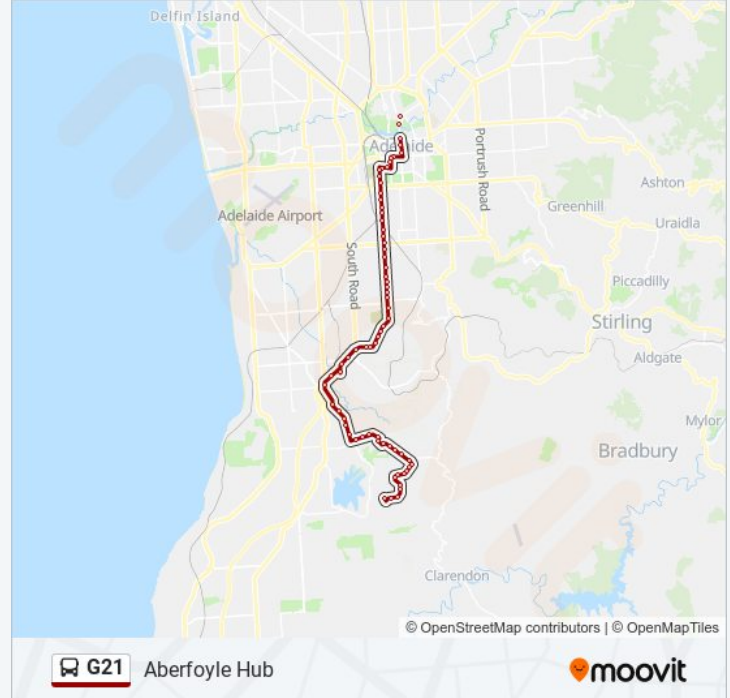

Stop 21 Fiveash Dr - East side

Stop 22 Fiveash Dr - East side

Stop 23 Fiveash Dr - East side

Stop 24 Ayliffes Rd - South side

Stop 24A Ayliffes Rd - South side

Stop 25 Main South Rd - South East side

Stop 26 Main South Rd - South East side

Stop 27 Main South Rd - South East side

Zone B Flinders Medical Centre

Stop 28 Main South Rd - South East side

Stop 30 Flagstaff Rd - East side

Stop 31 Flagstaff Rd - East side

Stop 32 Flagstaff Rd - North East side

Stop 33 Flagstaff Rd - East side

Stop 34 Flagstaff Rd - East side

Stop 35 Flagstaff Rd - East side

Stop 36 Black Rd - North side

Stop 37 Black Rd - North West side

Stop 38 Black Rd - North side

Stop 38A Black Rd - North side

Stop 39 Ridgway Dr - East side

Stop 40 Memford Way - North side

Stop 41A Black Rd - North East side

Stop 42 Black Rd - North side
Stop 43 Black Rd - North side
Stop 44 Oakridge Rd - North East side
Stop 45 Oakridge Rd - North East side
Stop 45A Sunnymeade Dr - South East side
Stop 46 Sunnymeade Dr - East side
Stop 47 Sunnymeade Dr - South side
Stop 47A Sunnymeade Dr - South side
Stop 49 Hub Dr - East side
Stop 51 Hub Dr - East side
Stop 52 Hub Dr - East side
Stop 53 Hub Dr - South East side
Stop 53H Hub Dr - South side
Zone B Aberfoyle Hub Interchange