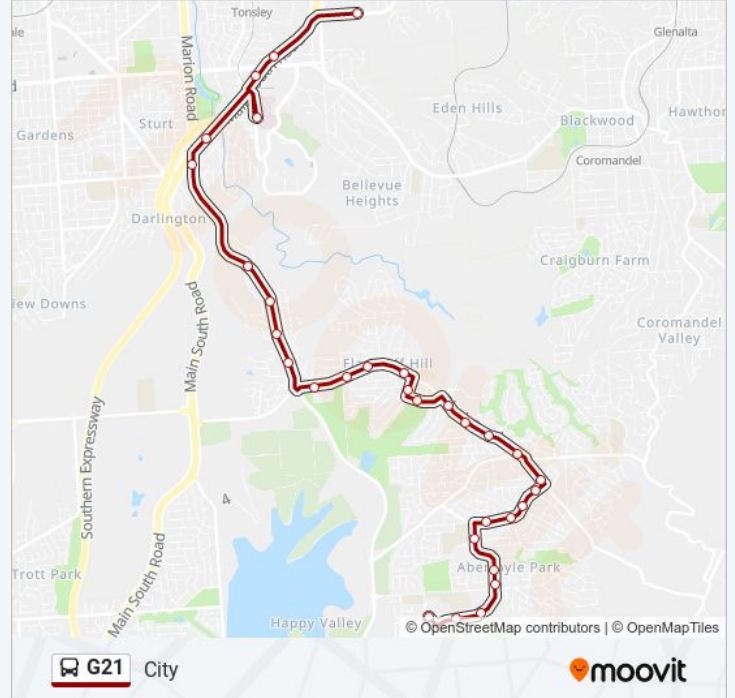

Stop 40 Memford Way - South side

Stop 39 Ridgway Dr - West side

Stop 38A Black Rd - South side

Stop 38 Black Rd - South side

Stop 37 Black Rd - South East side

Stop 36 Black Rd - South side

Stop 35 Flagstaff Rd - West side

Stop 34 Flagstaff Rd - West side

Stop 33 Flagstaff Rd - West side

Stop 32 Flagstaff Rd - South West side

Stop 30 Flagstaff Rd - West side

Stop 29 Main South Rd - North West side

Zone A Flinders Medical Centre

Stop 27 Main South Rd - North West side

Stop 26 Main South Rd - North West side

Stop 24A Ayliffes Rd - North side

G21 bus time schedules and route maps are available in an offline PDF at moovitapp.com. Use the [Moovit App](#) to see live bus times, train schedule or subway schedule, and step-by-step directions for all public transit in Adelaide.

[About Moovit](#) • [MaaS Solutions](#) • [Supported Countries](#) • [Mooviter Community](#)

© 2024 Moovit - All Rights Reserved

Check Live Arrival Times