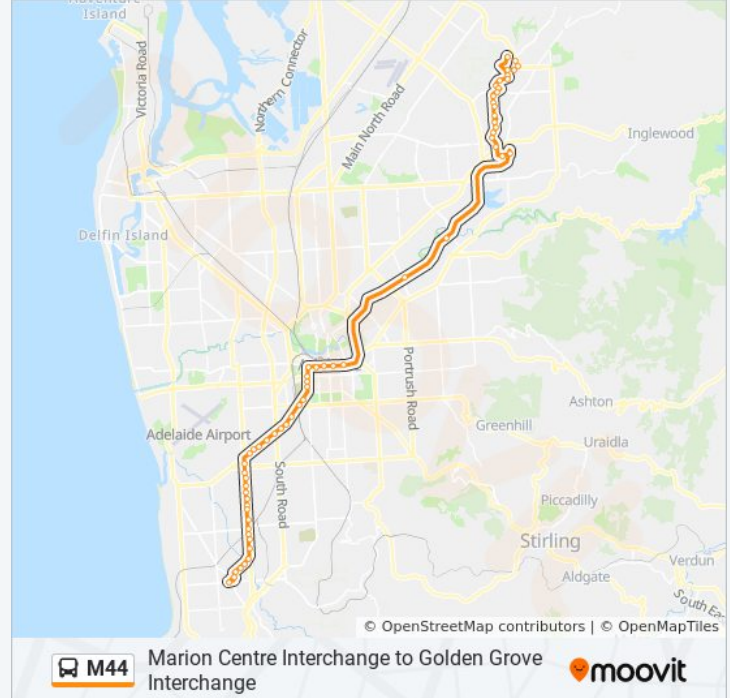

Zone E Tea Tree Plaza Interchange - East side

Stop 42A Smart Rd - South side

Stop 45 Reservoir Rd - West side

Stop 46 Ladywood Rd - West side

Stop 47 Ladywood Rd - West side

Stop 48 Ladywood Rd - West side

Stop 49 Ladywood Rd - West side

Stop 50 Ladywood Rd - West side

Stop 51 Ladywood Rd - West side

Stop 52 Ladywood Rd - West side

Stop 53 Ladywood Rd - West side

Stop 54 Ladywood Rd - West side

Stop 55 Grenfell Rd - South side

Stop 56 Richardson Dr - West side

Stop 57 Richardson Dr - North West side

Stop 58 Richardson Dr - North West side

Stop 59 Avalon Dr - South West side

Stop 60A Surrey Farm Dr - North side

Stop 61 Surrey Farm Dr - North side

Stop 62 The Grove Way - West side

Stop 62A The Grove Way - West side

Zone E Golden Grove Interchange

**Direction: Golden Grove (no pick up Stops 10-4 Anzac Hwy)**

61 stops

[VIEW LINE SCHEDULE](#)

Zone B Marion Interchange - North side