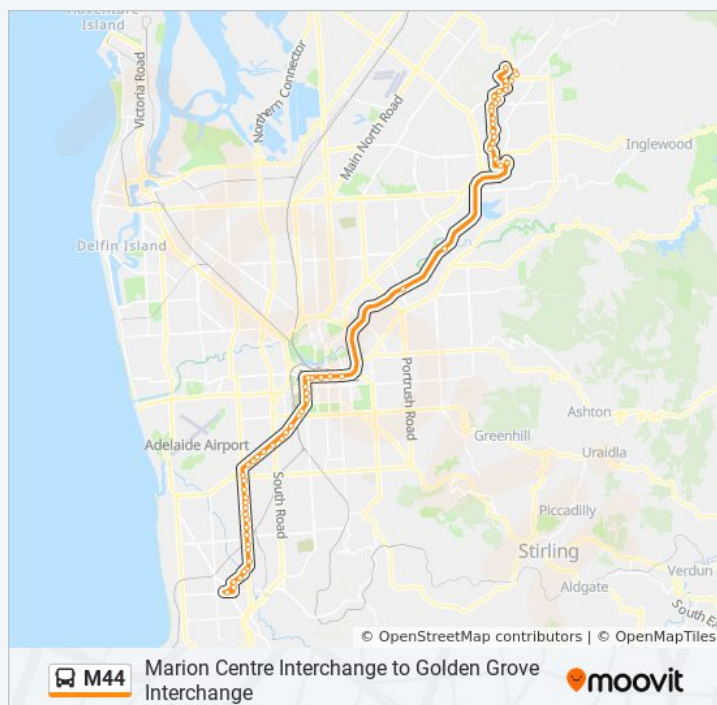

Stop 47 Ladywood Rd - South East side

Stop 46 Ladywood Rd - East side

Stop 45 Reservoir Rd - East side

Stop 42A Smart Rd - North side

Zone C Tea Tree Plaza Interchange - West side

Zone C Paradise Interchange - South East side

Zone A Klemzig Interchange - East side

Stop S1 Grenfell St - South side

**M44 bus Time Schedule**

Marion (no set down Stops 4-10 Anzac Hwy) Route  
Timetable:

Sunday	Not Operational
Monday	6:17 AM - 5:42 PM
Tuesday	6:17 AM - 5:42 PM
Wednesday	6:17 AM - 5:42 PM
Thursday	6:17 AM - 5:42 PM
Friday	6:17 AM - 5:42 PM
Saturday	Not Operational

**M44 bus Info**

**Direction:** Marion (no set down Stops 4-10 Anzac Hwy)

**Stops:** 61

**Trip Duration:** 79 min

**Line Summary:**

Stop U1 Grenfell St - South side

Stop W1 Currie St - South side

Stop X1 Currie St - South side

Stop Y2 Currie St - South side

Stop F1 West Tce - East side

Stop H1 West Tce - East side

Stop J1 West Tce - East side

Stop Z1 Anzac Hwy - South East side

Stop 1 Anzac Hwy - South East side

Stop 2 Anzac Hwy - South East side