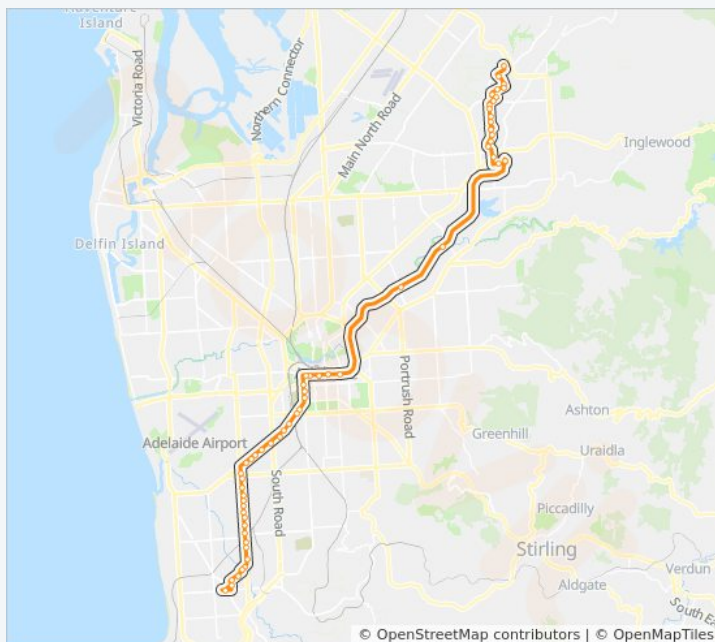

Stop 58 Richardson Dr - North West side  
 Stop 59 Avalon Dr - South West side  
 Stop 60A Surrey Farm Dr - North side  
 Stop 61 Surrey Farm Dr - North side  
 Stop 62 The Grove Way - West side  
 Stop 62A The Grove Way - West side  
 Zone E Golden Grove Interchange

**Direction: Marion**

58 stops

[VIEW LINE SCHEDULE](#)

Zone E Golden Grove Interchange  
 Stop 60 Surrey Farm Dr - East side  
 Stop 59 Avalon Dr - North East side  
 Stop 58 Richardson Dr - South East side  
 Stop 57 Richardson Dr - South East side  
 Stop 56 Richardson Dr - East side  
 Stop 55 Grenfell Rd - North side  
 Stop 54 Ladywood Rd - East side  
 Stop 53 Ladywood Rd - East side  
 Stop 52 Ladywood Rd - East side  
 Stop 51 Ladywood Rd - East side  
 Stop 50 Ladywood Rd - East side  
 Stop 49 Ladywood Rd - East side  
 Stop 48 Ladywood Rd - East side  
 Stop 47 Ladywood Rd - South East side  
 Stop 46 Ladywood Rd - East side  
 Stop 45 Reservoir Rd - East side  
 Stop 42A Smart Rd - North side  
 Zone C Tea Tree Plaza Interchange - West side  
 Zone C Paradise Interchange - South East side  
 Zone A Klemzig Interchange - East side  
 Stop S1 Grenfell St - South side

**M44 bus Info**

**Direction:** Marion

**Stops:** 58

**Trip Duration:** 73 min

**Line Summary:**

Marion Centre Interchange to Golden Grove Interchange

Stop U1 Grenfell St - South side

Stop W1 Currie St - South side