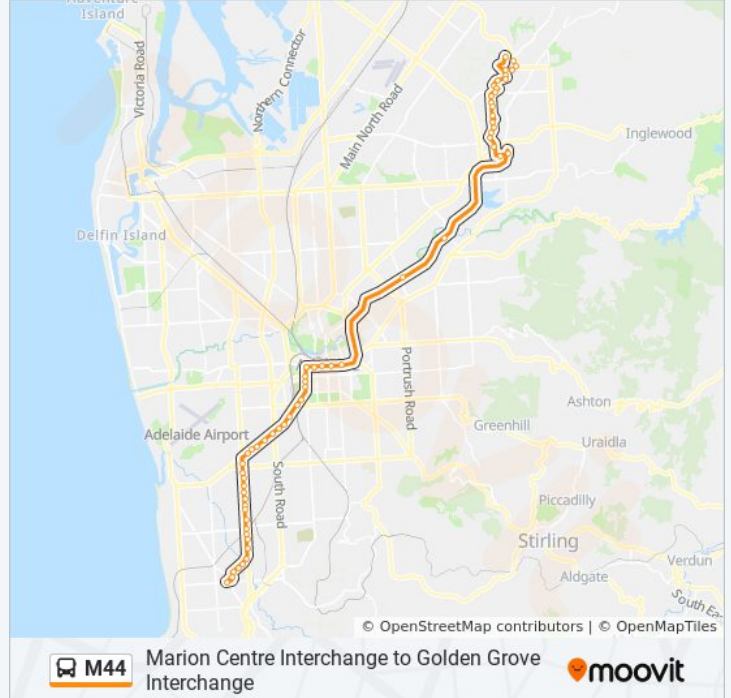

**M44 bus Info**

**Direction:** Golden Grove (no pick up Stops 10-4 Anzac Hwy)

**Stops:** 61

**Trip Duration:** 79 min

**Line Summary:**

Stop 8 Anzac Hwy - North West side  
Stop 7 Anzac Hwy - North West side  
Stop 6 Anzac Hwy - North West side  
Stop 4 Anzac Hwy - North West side  
Stop 3 Anzac Hwy - North West side  
Stop 2 Anzac Hwy - North West side  
Stop 1 Anzac Hwy - North West side  
Stop A1 Anzac Hwy - North West side  
Stop R1 West Tce - West side  
Stop S1 West Tce - West side  
Stop U1 West Tce - West side  
Stop B1 Currie St - North side  
Stop C1 Currie St - North side  
Stop D3 Currie St - North side  
Stop F2 Grenfell St - North side  
Stop H1 Grenfell St - North side  
Zone B Klemzig Interchange - West side  
Zone D Paradise Interchange - North West side  
Zone E Tea Tree Plaza Interchange - East side  
Stop 42A Smart Rd - South side  
Stop 45 Reservoir Rd - West side  
Stop 46 Ladywood Rd - West side  
Stop 47 Ladywood Rd - West side  
Stop 48 Ladywood Rd - West side  
Stop 49 Ladywood Rd - West side  
Stop 50 Ladywood Rd - West side  
Stop 51 Ladywood Rd - West side  
Stop 52 Ladywood Rd - West side  
Stop 53 Ladywood Rd - West side  
Stop 54 Ladywood Rd - West side  
Stop 55 Grenfell Rd - South side  
Stop 56 Richardson Dr - West side  
Stop 57 Richardson Dr - North West side

Stop 58 Richardson Dr - North West side  
 Stop 59 Avalon Dr - South West side  
 Stop 60A Surrey Farm Dr - North side  
 Stop 61 Surrey Farm Dr - North side  
 Stop 62 The Grove Way - West side  
 Stop 62A The Grove Way - West side  
 Zone E Golden Grove Interchange