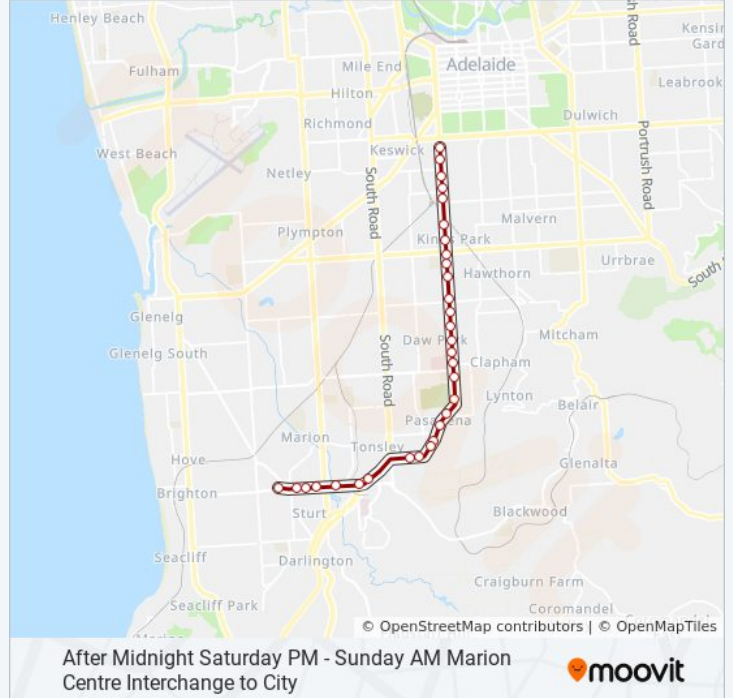

(1) City: 12:26 AM - 3:31 AM

Use the Moovit App to find the closest N10 bus station near you and find out when is the next N10 bus arriving.

Direction: City

31 stops

[VIEW LINE SCHEDULE](#)

Zone A Marion Interchange - North side

Stop 29D Sturt Rd - North side

Stop 29C Sturt Rd - North side

Stop 29B Sturt Rd - North side

Stop 29A Sturt Rd - North side

Stop 28 Sturt Rd - North side

Stop 26 Main South Rd - North West side

Stop 24A Ayliffes Rd - North side

Stop 24 Ayliffes Rd - North side

Stop 23 Fiveash Dr - West side

Stop 22 Fiveash Dr - West side

Stop 21 Fiveash Dr - West side

Stop 20 Fiveash Dr - West side

Stop 19 Goodwood Rd - West side

Stop 18 Goodwood Rd - West side

Direction: City

Stops: 31

Trip Duration: 20 min

Line Summary:

- Stop 11 Goodwood Rd - West side
- Stop 10 Goodwood Rd - West side
- Stop 9 Goodwood Rd - West side
- Stop 8 Goodwood Rd - West side
- Stop 7 Goodwood Rd - West side
- Stop 6 Goodwood Rd - West side
- Stop 5 Goodwood Rd - West side
- Stop 4 Goodwood Rd - West side
- Stop 3 Goodwood Rd - West side
- Stop 2 Goodwood Rd - West side