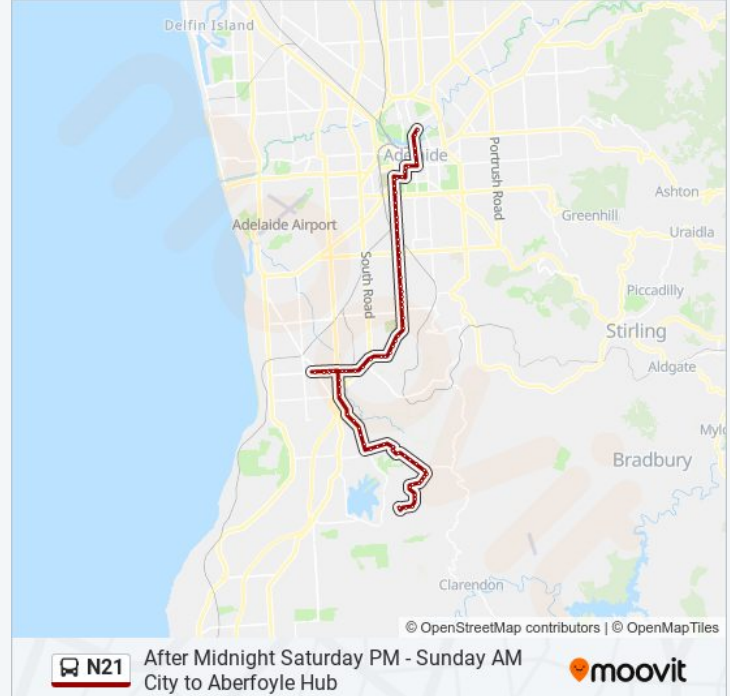

Stop 10 Goodwood Rd - East side

Stop 11 Goodwood Rd - East side

Stop 12 Goodwood Rd - East side

Stop 13 Goodwood Rd - East side

Stop 14 Goodwood Rd - East side

Stop 15 Goodwood Rd - East side

Stop 16 Goodwood Rd - East side

Stop 17 Goodwood Rd - East side

Stop 18 Goodwood Rd - East side

Stop 19 Goodwood Rd - East side

Stop 20 Fiveash Dr - East side

Stop 21 Fiveash Dr - East side

Stop 22 Fiveash Dr - East side

Stop 23 Fiveash Dr - East side

Stop 24 Ayliffes Rd - South side

Stop 24A Ayliffes Rd - South side

Stop 25 Main South Rd - South East side

Stop 26 Main South Rd - South East side

Stop 27 Sturt Rd - South side

Stop 29 Sturt Rd - South side

Stop 29A Sturt Rd - South side

Stop 29B Sturt Rd - South side

Stop 29C Sturt Rd - South side

Stop 29D Sturt Rd - South side

Zone A Marion Interchange - North side

Stop 29D Sturt Rd - North side

Stop 29C Sturt Rd - North side

Stop 29B Sturt Rd - North side

Stop 29B Marion Rd - East side

Stop 29C Marion Rd - East side

Stop 30 Flagstaff Rd - East side

Stop 31 Flagstaff Rd - East side

Stop 32 Flagstaff Rd - North East side