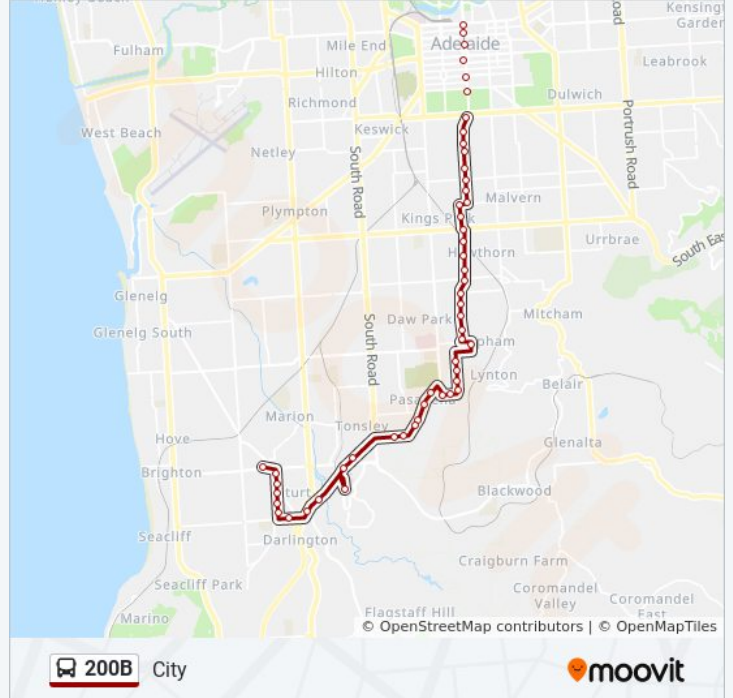

200B bus Info

Direction: City

Stops: 51

Trip Duration: 40 min

Line Summary:

- Stop 20 Eliza PI - West side
- Stop 19D Eliza PI - West side
- Stop 19A Strathcona Ave - West side
- Stop 18 Kent Rd - West side
- Stop 17C East Pkwy - West side
- Stop 17B East Pkwy - West side
- Stop 17A East Pkwy - West side
- Stop 17 East Pkwy - West side
- Stop 16 Salisbury Cres - West side
- Stop 15 Sussex Tce - West side
- Stop 14 Sussex Tce - West side
- Stop 13 Sussex Tce - West side
- Stop 12 Hilda Tce - West side
- Stop 10 Victoria Ave - West side
- Stop 9 Victoria Ave - West side
- Stop 8 King William Rd - West side
- Stop 7 King William Rd - West side
- Stop 6 King William Rd - West side
- Stop 5 King William Rd - West side
- Stop 4 King William Rd - West side
- Stop 3 King William Rd - West side
- Stop 2 King William Rd - West side
- Stop 1 King William Rd - North West side
- Stop O2 Peacock Rd - West side
- Stop Q1 King William St - West side
- Stop T1 Victoria Sq - South West side
- Stop V2 King William St - West side
- Stop X2 King William St - West side
- Stop Y2 King William St - West side