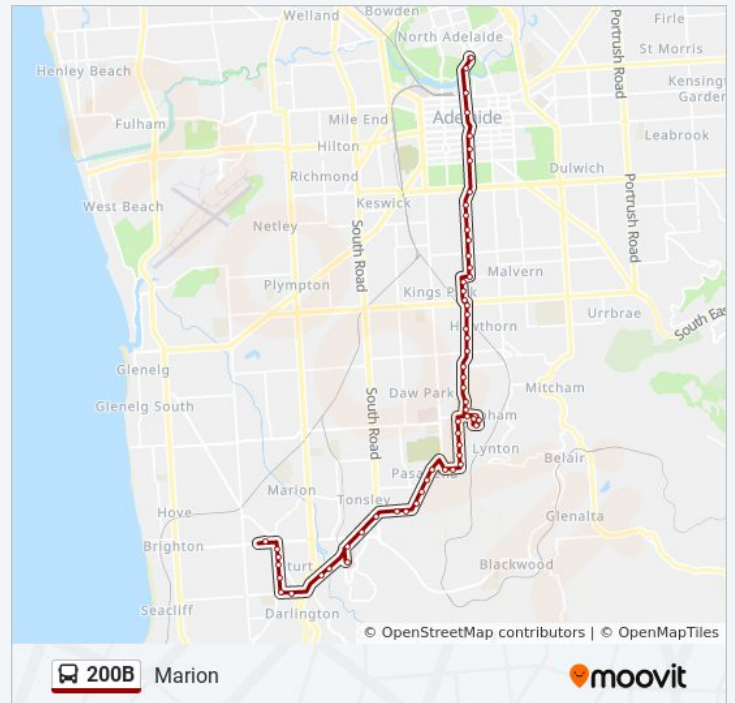

200B bus Info

Direction: City

Stops: 51

Trip Duration: 40 min

Line Summary:

- Stop 20 Eliza PI - West side
- Stop 19D Eliza PI - West side
- Stop 19A Strathcona Ave - West side
- Stop 18 Kent Rd - West side
- Stop 17C East Pkwy - West side
- Stop 17B East Pkwy - West side
- Stop 17A East Pkwy - West side
- Stop 17 East Pkwy - West side
- Stop 16 Salisbury Cres - West side
- Stop 15 Sussex Tce - West side
- Stop 14 Sussex Tce - West side
- Stop 13 Sussex Tce - West side
- Stop 12 Hilda Tce - West side
- Stop 10 Victoria Ave - West side
- Stop 9 Victoria Ave - West side
- Stop 8 King William Rd - West side
- Stop 7 King William Rd - West side
- Stop 6 King William Rd - West side
- Stop 5 King William Rd - West side
- Stop 4 King William Rd - West side
- Stop 3 King William Rd - West side
- Stop 2 King William Rd - West side
- Stop 1 King William Rd - North West side
- Stop O2 Peacock Rd - West side
- Stop Q1 King William St - West side
- Stop T1 Victoria Sq - South West side
- Stop V2 King William St - West side
- Stop X2 King William St - West side
- Stop Y2 King William St - West side

Monday	07:35 - 17:17
Tuesday	07:35 - 17:17
Wednesday	07:35 - 17:17
Thursday	07:35 - 17:17
Friday	07:35 - 17:17
Saturday	Not Operational

200B bus Info

Direction: Marion

Stops: 58

Trip Duration: 62 min

Line Summary:

Stop 19C Eliza Pl - East side

Stop 19D Eliza Pl - East side

Stop 20 Eliza Pl - East side

Stop 20A Eliza Pl - East side

Stop 20B Eliza Place - East side

Stop 21 Panorama Dr - South side

Stop 21A Panorama Dr - South side

Stop 20 Fiveash Dr - East side

Stop 21 Fiveash Dr - East side

Stop 22 Fiveash Dr - East side

Stop 23 Fiveash Dr - East side

Stop 24 Ayliffes Rd - South side

Stop 24A Ayliffes Rd - South side

Stop 25 Main South Rd - South East side