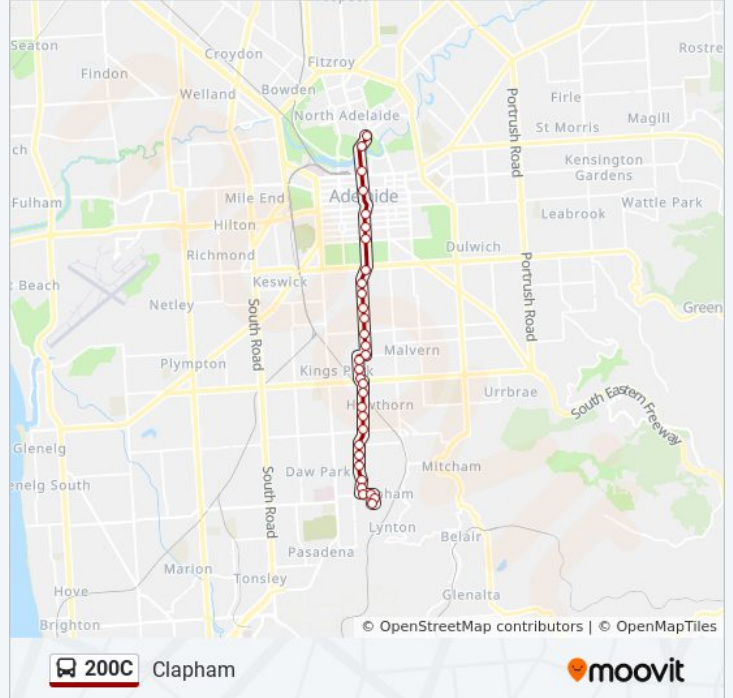

 200C

Clapham

[View In Website Mode](#)

The 200C bus line Clapham has one route. For regular weekdays, their operation hours are:

(1) Clapham: 7:24 AM - 10:38 PM

Use the Moovit App to find the closest 200C bus station near you and find out when is the next 200C bus arriving.

**Direction: Clapham**

32 stops

[VIEW LINE SCHEDULE](#)

- Stop 2 Sir Edwin Smith Ave - East side
- Stop 1 Sir Edwin Smith Ave - South side
- Stop A2 King William Rd - East side
- Stop D1 King William St - East side
- Stop G2 Victoria Sq - South East side
- Stop I1 King William St - East side
- Stop K1 King William St - East side
- Stop 1 King William Rd - South East side
- Stop 2 King William Rd - East side
- Stop 3 King William Rd - East side
- Stop 4 King William Rd - East side
- Stop 5 King William Rd - East side
- Stop 6 King William Rd - East side
- Stop 7 King William Rd - East side
- Stop 8 King William Rd - East side
- Stop 9 Victoria Ave - East side
- Stop 10 Victoria Ave - East side
- Stop 11 Victoria Ave - East side
- Stop 12 Hilda Tce - East side
- Stop 13 Hilda Tce - East side
- Stop 14 Sussex Tce - East side
- Stop 15 Sussex Tce - East side

**200C bus Info**

**Direction:** Clapham

**Stops:** 32

**Trip Duration:** 28 min

**Line Summary:**

- Stop 16 Sussex Tce - East side
- Stop 17 East Pkwy - East side
- Stop 17A East Pkwy - East side
- Stop 17B East Pkwy - East side
- Stop 17C East Pkwy - East side
- Stop 18 East Pkwy - East side
- Stop 18C Springbank Rd - North side
- Stop 18B Springbank Rd - North side
- Stop 19 Toronto Ave - North East side
- Stop 20 Boothby St - South East side

200C bus time schedules and route maps are available in an offline PDF at [moovitapp.com](https://moovitapp.com). Use the [Moovit App](#) to see live bus times, train schedule or subway schedule, and step-by-step directions for all public transit in Adelaide.