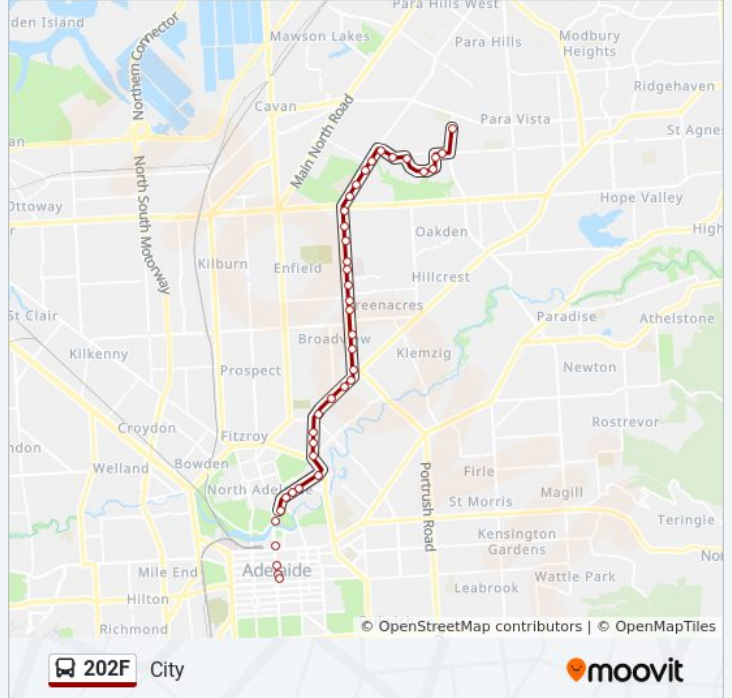

202F bus Info

Direction: City

Stops: 40

Trip Duration: 35 min

Line Summary:

- Stop 16 Hampstead Rd - East side
- Stop 15 North East Rd - South East side
- Stop 14 North East Rd - South East side
- Stop 13 North East Rd - South East side
- Stop 11 North East Rd - South East side
- Stop 9 Northcote Tce - East side
- Stop 8 Northcote Tce - East side
- Stop 7 Northcote Tce - East side
- Stop 5 Melbourne St - South East side
- Stop 3A Melbourne St - South East side
- Stop 3 Melbourne St - South East side
- Stop 2A Melbourne St - South East side
- Stop 2 Sir Edwin Smith Ave - East side
- Stop 1 Sir Edwin Smith Ave - South side
- Stop A2 King William Rd - East side
- Stop D1 King William St - East side
- Stop E1 King William St - East side
- Stop F1 King William St - North East side

Direction: Ingle Farm

47 stops

[VIEW LINE SCHEDULE](#)

- Stop 1 Anzac Hwy - North West side
- Stop A1 Anzac Hwy - North West side
- Stop R1 West Tce - West side
- Stop B1 Grote St - North side
- Stop B2 Grote St - North side
- Stop D1 Grote St - North side
- Stop D2 Grote St - North side
- Stop V2 King William St - West side
- Stop X2 King William St - West side
- Stop Z2 King William Rd - West side
- Stop 1 Sir Edwin Smith Ave - North side