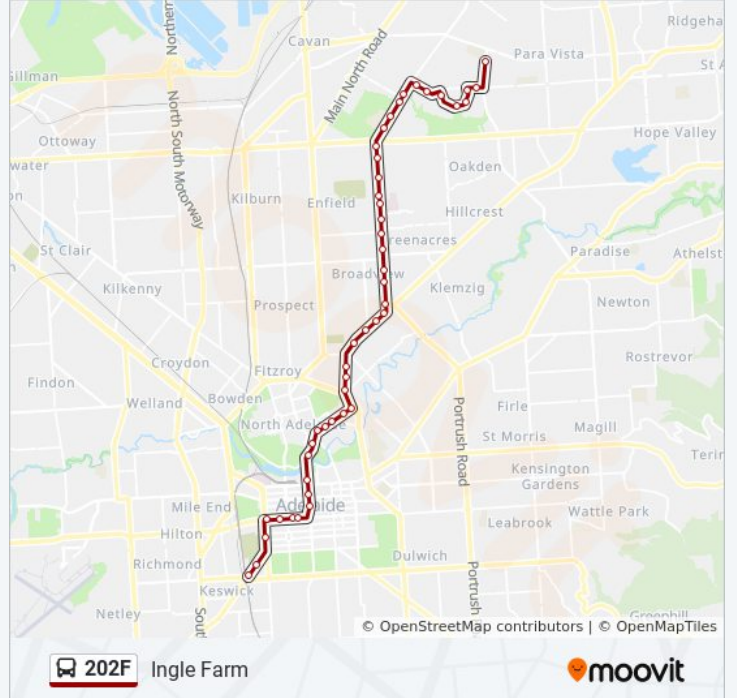

Direction: Ingle Farm

47 stops

[VIEW LINE SCHEDULE](#)

- Stop 1 Anzac Hwy - North West side
- Stop A1 Anzac Hwy - North West side
- Stop R1 West Tce - West side
- Stop B1 Grote St - North side
- Stop B2 Grote St - North side
- Stop D1 Grote St - North side
- Stop D2 Grote St - North side
- Stop V2 King William St - West side
- Stop X2 King William St - West side
- Stop Z2 King William Rd - West side
- Stop 1 Sir Edwin Smith Ave - North side

202F bus Info

Direction: Ingle Farm

Stops: 47

Trip Duration: 52 min

Line Summary:

- Stop 2 Sir Edwin Smith Ave - West side
- Stop 2A Melbourne St - North West side
- Stop 3 Melbourne St - North West side
- Stop 3A Melbourne St - North West side
- Stop 4 Melbourne St - North West side
- Stop 5 Melbourne St - North West side
- Stop 7 Northcote Tce - West side
- Stop 8 Northcote Tce - West side
- Stop 9 Northcote Tce - West side
- Stop 11 North East Rd - North West side
- Stop 13 North East Rd - North West side
- Stop 14 North East Rd - North West side
- Stop 15 North East Rd - North West side
- Stop 16 Hampstead Rd - West side
- Stop 17 Hampstead Rd - West side
- Stop 18 Hampstead Rd - West side
- Stop 21 Hampstead Rd - West side
- Stop 22 Hampstead Rd - West side
- Stop 23 Hampstead Rd - West side
- Stop 24 Hampstead Rd - West side
- Stop 25 Hampstead Rd - West side
- Stop 26 Hampstead Rd - West side
- Stop 28 Hampstead Rd - West side
- Stop 29 Hampstead Rd - West side
- Stop 30 Briens Rd - West side
- Stop 31 Briens Rd - West side
- Stop 32 Briens Rd - West side
- Stop 33 Bridge Rd - West side
- Stop 34 Wright Rd - North side
- Stop 34A Wright Rd - North West side
- Stop 34B R.M. Williams Dr - East side
- Stop 34C R.M. Williams Dr - North side
- Stop 34D R.M. Williams Dr - North West side