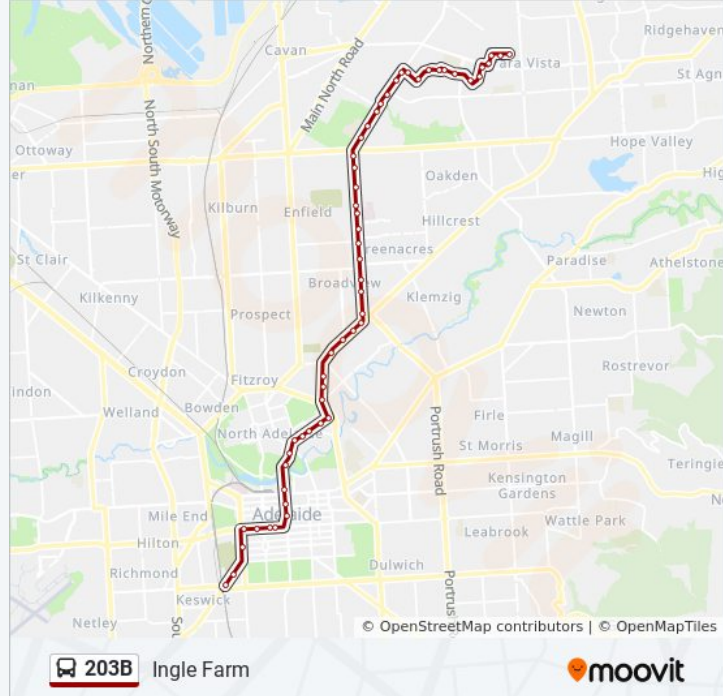

Stop 14 North East Rd - North West side

Stop 15 North East Rd - North West side

Stop 16 Hampstead Rd - West side

Stop 17 Hampstead Rd - West side

Stop 18 Hampstead Rd - West side

Stop 21 Hampstead Rd - West side

Stop 22 Hampstead Rd - West side

Stop 23 Hampstead Rd - West side

Stop 24 Hampstead Rd - West side

Stop 25 Hampstead Rd - West side

Stop 26 Hampstead Rd - West side

Stop 28 Hampstead Rd - West side

Stop 29 Hampstead Rd - West side

Stop 30 Briens Rd - West side

Stop 31 Briens Rd - West side

Stop 32 Briens Rd - West side

Stop 33 Bridge Rd - West side

Stop 34 Bridge Rd - West side

Stop 35 Bridge Rd - West side

Stop 36 Bridge Rd - West side

Stop 37 Dulkara Rd - North East side

Stop 38 Winara Dr - West side

Stop 39 Winara Dr - North West side

Stop 40 Winara Dr - North side

Stop 40A Beovich Rd - North side

Stop 41 Beovich Rd - North side

Stop 42 Beovich Rd - North side

Stop 43 Roopena St - West side

Stop 44 Roopena St - West side

Stop 45 Fairfax Rd - West side

Stop 46 Fairfax Rd - West side

Stop 46A Baldock Rd - North side

Stop 47 Baldock Rd - North side