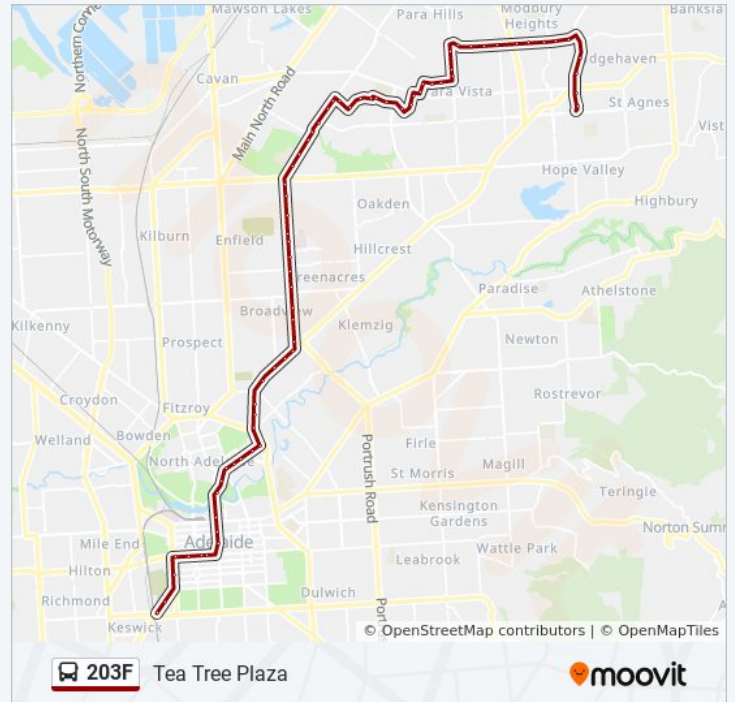

Stop V2 King William St - West side

Stop X2 King William St - West side

Stop Z2 King William Rd - West side

Stop 1 Sir Edwin Smith Ave - North side

Stop 2 Sir Edwin Smith Ave - West side

Stop 2A Melbourne St - North West side

Stop 26 Hampstead Rd - West side

Stop 28 Hampstead Rd - West side

Stop 29 Hampstead Rd - West side

Stop 30 Briens Rd - West side

Stop 31 Briens Rd - West side

Stop 32 Briens Rd - West side

Stop 33 Bridge Rd - West side

Stop 34 Bridge Rd - West side

### 203F bus Info

**Direction:** Tea Tree Plaza

**Stops:** 71

**Trip Duration:** 62 min

**Line Summary:**

Stop 35 Bridge Rd - West side

Stop 36 Bridge Rd - West side

Stop 37 Dulkara Rd - North East side