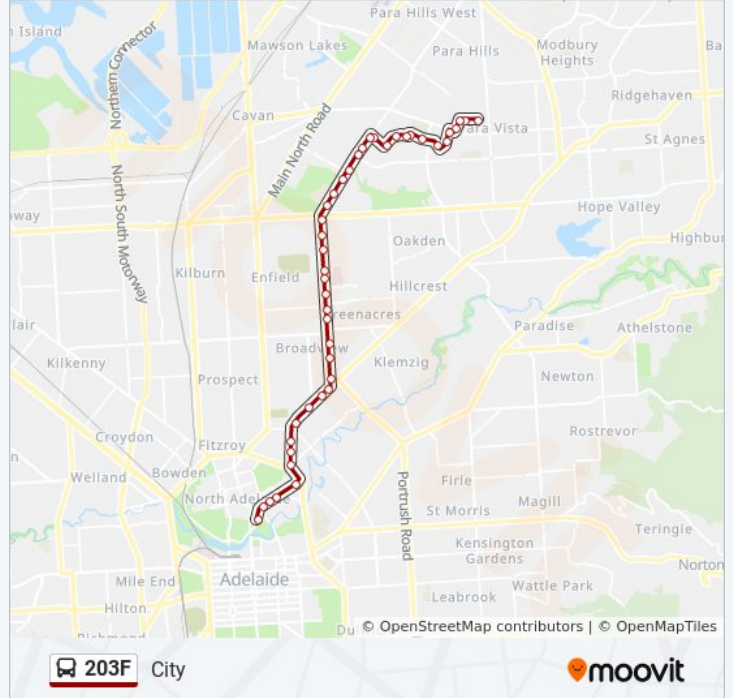

**Stops:** 44

**Trip Duration:** 33 min

**Line Summary:**

- Stop 26 Hampstead Rd - East side
- Stop 25 Hampstead Rd - East side
- Stop 24 Hampstead Rd - East side
- Stop 23 Hampstead Rd - East side
- Stop 22 Hampstead Rd - East side
- Stop 21 Hampstead Rd - East side
- Stop 18 Hampstead Rd - East side
- Stop 17 Hampstead Rd - East side
- Stop 16 Hampstead Rd - East side
- Stop 15 North East Rd - South East side
- Stop 14 North East Rd - South East side
- Stop 13 North East Rd - South East side
- Stop 11 North East Rd - South East side
- Stop 9 Northcote Tce - East side
- Stop 8 Northcote Tce - East side
- Stop 7 Northcote Tce - East side
- Stop 5 Melbourne St - South East side
- Stop 4 Melbourne St - South East side
- Stop 3A Melbourne St - South East side
- Stop 3 Melbourne St - South East side
- Stop 2A Melbourne St - South East side
- Stop 2 Sir Edwin Smith Ave - East side

**Direction: Tea Tree Plaza**

71 stops

[VIEW LINE SCHEDULE](#)

- Stop 1 Anzac Hwy - North West side
- Stop A1 Anzac Hwy - North West side
- Stop R1 West Tce - West side
- Stop B1 Grote St - North side
- Stop B2 Grote St - North side
- Stop D1 Grote St - North side
- Stop D2 Grote St - North side

Stop V2 King William St - West side

Stop X2 King William St - West side

Stop Z2 King William Rd - West side

Stop 1 Sir Edwin Smith Ave - North side

Stop 2 Sir Edwin Smith Ave - West side

Stop 2A Melbourne St - North West side