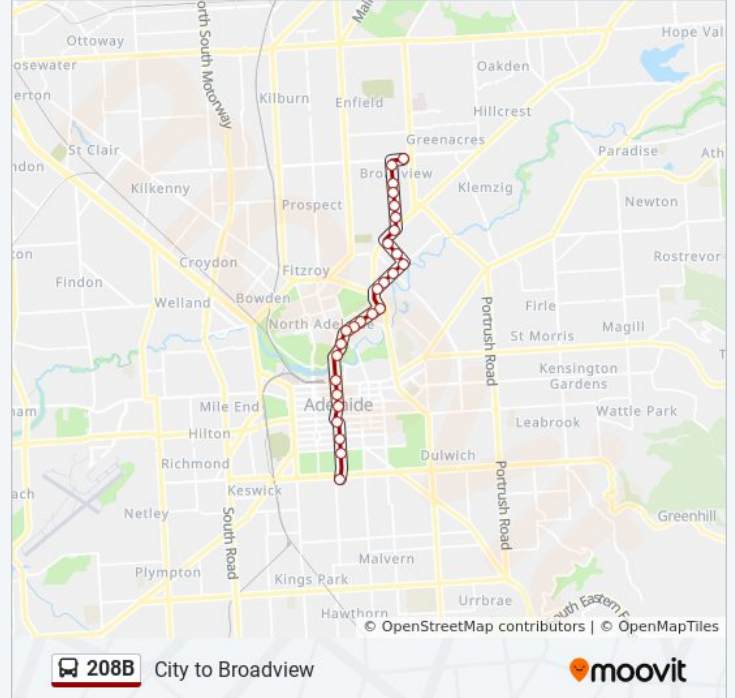

 208B

City to Broadview

Get The App

The 208B bus line City to Broadview has one route. For regular weekdays, their operation hours are:

(1) Broadview: 07:40

Use the Moovit App to find the closest 208B bus station near you and find out when is the next 208B bus arriving.

Direction: Broadview

27 stops

[VIEW LINE SCHEDULE](#)

Stop 1 King William Rd - North West side

Stop O2 Peacock Rd - West side

Stop Q1 King William St - West side

Stop T1 Victoria Sq - South West side

Stop V2 King William St - West side

Stop X2 King William St - West side

Stop Z2 King William Rd - West side

Stop 1 Sir Edwin Smith Ave - North side

Stop 2 Sir Edwin Smith Ave - West side

Stop 2A Melbourne St - North West side

Stop 3 Melbourne St - North West side

Line Summary:

Stop 15 Galway Ave - West side

Stop 16 Galway Ave - West side

Stop 17 Galway Ave - West side

Stop 18 Galway Ave - West side

Stop 19 Regency Rd / Moresby Ave - North side

208B bus time schedules and route maps are available in an offline PDF at moovitapp.com. Use the [Moovit App](#) to see live bus times, train schedule or subway schedule, and step-by-step directions for all public transit in Adelaide.