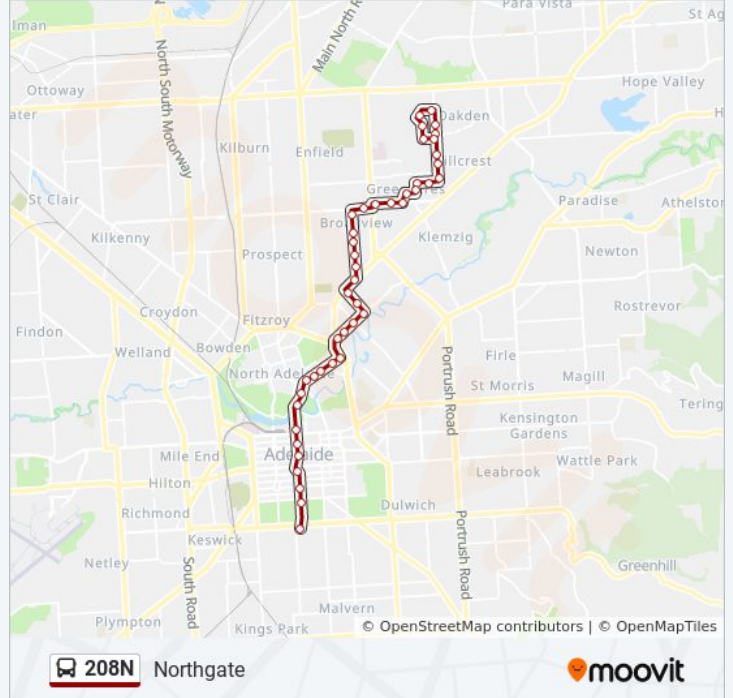

Direction: Northgate

44 stops

[VIEW LINE SCHEDULE](#)

- Stop 1 King William Rd - North West side
- Stop O2 Peacock Rd - West side
- Stop Q1 King William St - West side
- Stop T1 Victoria Sq - South West side
- Stop V2 King William St - West side
- Stop X2 King William St - West side
- Stop Z2 King William Rd - West side
- Stop 1 Sir Edwin Smith Ave - North side
- Stop 2 Sir Edwin Smith Ave - West side
- Stop 2A Melbourne St - North West side
- Stop 3 Melbourne St - North West side
- Stop 3A Melbourne St - North West side
- Stop 4 Melbourne St - North West side
- Stop 5 Melbourne St - North West side
- Stop 7 Walkerville Tce - North West side
- Stop 8 Walkerville Tce - North side
- Stop 9 Walkerville Tce - North West side
- Stop 10 Walkerville Tce - North West side
- Stop 10A Smith St - South West side
- Stop 11 Smith St - South West side
- Stop 13 North East Rd - North West side
- Stop 14 Galway Ave - West side

208N bus Info

Direction: Northgate

Stops: 44

Trip Duration: 37 min

Line Summary:

- Stop 15 Galway Ave - West side
- Stop 16 Galway Ave - West side
- Stop 17 Galway Ave - West side
- Stop 18 Galway Ave - West side
- Stop 19 Regency Rd / Moresby Ave - North side
- Stop 20A Muller Rd - North side
- Stop 20B Muller Rd - North side
- Stop 21 Muller Rd - North side
- Stop 22 Rellum Rd - North side
- Stop 22A Birdwood Rd - West side
- Stop 23 Princes Rd - North side
- Stop 23A Princes Rd - North side
- Stop 24 Fosters Rd - West side
- Stop 25 Fosters Rd - West side
- Stop 25A Fosters Rd - West side
- Stop 27A Fosters Rd - West side
- Stop 27B Fosters Rd - West side
- Stop 27 The Promenade - South side
- Stop 26C The Promenade - South East side
- Stop 26B Navigator Dr - East side
- Stop 26A Navigator Dr - East side
- Stop 26 Folland Ave - North side