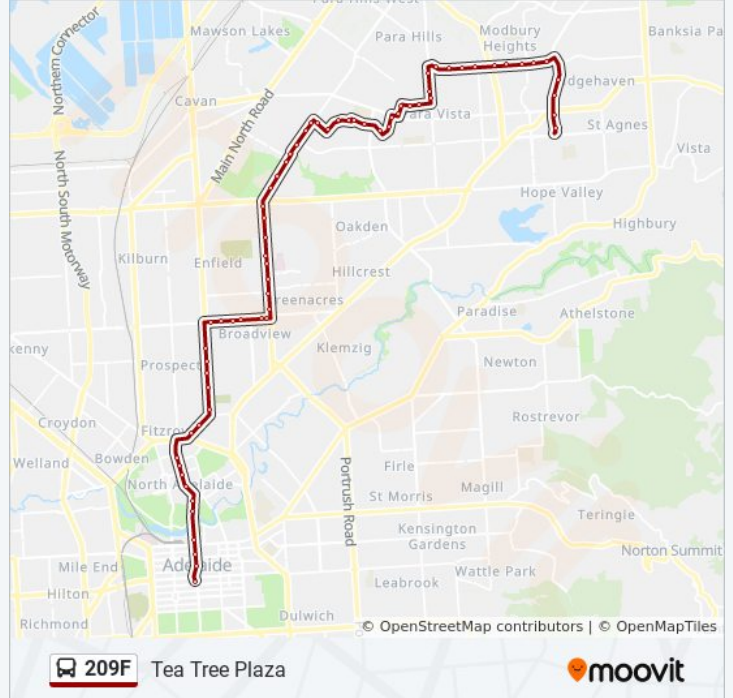

Direction: Tea Tree Plaza

67 stops

[VIEW LINE SCHEDULE](#)

Stop T1 Victoria Sq - South West side
Stop V2 King William St - West side
Stop X2 King William St - West side
Stop Z2 King William Rd - West side
Stop 1 King William Rd - West side
Stop 2 / Zone A King William Rd - North West side
Stop 3 O'Connell St - West side
Stop 4 O'Connell St - West side
Stop 5 O'Connell St - West side
Stop 6 O'Connell St - West side
Stop 7 Main North Rd - North West side
Stop 8 Main North Rd - West side
Stop 10 Main North Rd - West side
Stop 12 Main North Rd - West side
Stop 13 Main North Rd - West side

209F bus Info

Direction: Tea Tree Plaza

Stops: 67

Trip Duration: 64 min

Line Summary:

- Stop 14 Main North Rd - West side
- Stop 15 Main North Rd - West side
- Stop 17A Regency Rd - North side
- Stop 17B Regency Rd - North side
- Stop 18 Regency Rd / Burns Ave - North side
- Stop 18A Regency Rd - North side
- Stop 19 Regency Rd / Moresby Ave - North side
- Stop 20 Regency Rd / Hampstead Rd - North side
- Stop 21 Hampstead Rd - West side
- Stop 22 Hampstead Rd - West side
- Stop 23 Hampstead Rd - West side
- Stop 24 Hampstead Rd - West side
- Stop 25 Hampstead Rd - West side
- Stop 26 Hampstead Rd - West side
- Stop 28 Hampstead Rd - West side
- Stop 29 Hampstead Rd - West side
- Stop 30 Briens Rd - West side
- Stop 31 Briens Rd - West side
- Stop 32 Briens Rd - West side
- Stop 33 Bridge Rd - West side
- Stop 34 Bridge Rd - West side
- Stop 35 Bridge Rd - West side
- Stop 36 Bridge Rd - West side
- Stop 37 Dulkara Rd - North East side
- Stop 38 Winara Dr - West side
- Stop 39 Winara Dr - North West side
- Stop 40 Winara Dr - North side
- Stop 40A Beovich Rd - North side
- Stop 41 Beovich Rd - North side
- Stop 42 Beovich Rd - North side
- Stop 43 Roopena St - West side
- Stop 44 Roopena St - West side