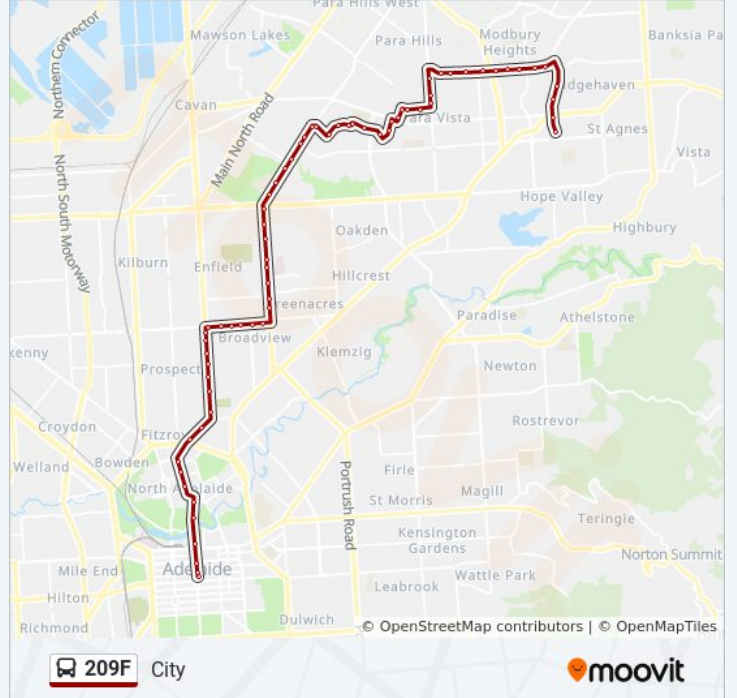

209F bus Info

Direction: City

Stops: 68

Trip Duration: 55 min

Line Summary:

- Stop 42 Beovich Rd - South side
- Stop 41 Beovich Rd - South side
- Stop 40A Beovich Rd - South side
- Stop 40 Winara Dr - South side
- Stop 39 Winara Dr - South East side
- Stop 38 Winara Dr - East side
- Stop 37 Dulkara Rd - South West side
- Stop 36 Bridge Rd - East side
- Stop 35 Bridge Rd - East side
- Stop 34 Bridge Rd - East side
- Stop 33 Bridge Rd - East side
- Stop 32 Briens Rd - East side
- Stop 31 Briens Rd - East side
- Stop 30 Briens Rd - East side
- Stop 29 Hampstead Rd - East side
- Stop 28 Hampstead Rd - East side
- Stop 26 Hampstead Rd - East side
- Stop 25 Hampstead Rd - East side
- Stop 24 Hampstead Rd - East side
- Stop 23 Hampstead Rd - East side
- Stop 22 Hampstead Rd - East side
- Stop 21 Hampstead Rd - East side
- Stop 20 Regency Rd / Moresby Ave - South side
- Stop 19 Regency Rd / Galway Ave - South side
- Stop 18A Regency Rd - South side
- Stop 18 Regency Rd / Burns Ave - South side
- Stop 17B Regency Rd - South side
- Stop 17A Regency Rd - South side
- Stop 17 Main North Rd - East side
- Stop 16 Main North Rd - East side
- Stop 15 Main North Rd - East side
- Stop 14 Main North Rd - East side
- Stop 13 Main North Rd - East side

Direction: Tea Tree Plaza

67 stops

[VIEW LINE SCHEDULE](#)

Stop T1 Victoria Sq - South West side
Stop V2 King William St - West side
Stop X2 King William St - West side
Stop Z2 King William Rd - West side
Stop 1 King William Rd - West side
Stop 2 / Zone A King William Rd - North West side
Stop 3 O'Connell St - West side
Stop 4 O'Connell St - West side
Stop 5 O'Connell St - West side
Stop 6 O'Connell St - West side
Stop 7 Main North Rd - North West side
Stop 8 Main North Rd - West side
Stop 10 Main North Rd - West side
Stop 12 Main North Rd - West side
Stop 13 Main North Rd - West side