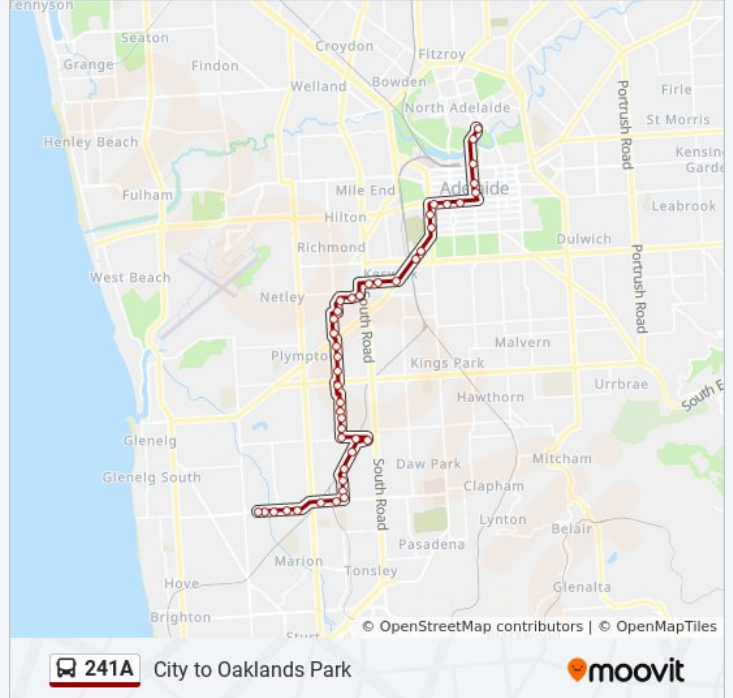

 241A

City to Oaklands Park

[View In Website Mode](#)

The 241A bus line City to Oaklands Park has one route. For regular weekdays, their operation hours are:

(1) Oaklands Park: 4:06 PM - 9:31 PM

Use the Moovit App to find the closest 241A bus station near you and find out when is the next 241A bus arriving.

**Direction: Oaklands Park**

44 stops

[VIEW LINE SCHEDULE](#)

- Stop 2 Sir Edwin Smith Ave - East side
- Stop 1 Sir Edwin Smith Ave - South side
- Stop A2 King William Rd - East side
- Stop D1 King William St - East side
- Stop E1 King William St - East side
- Stop W2 Grote St - South side
- Stop X1 Grote St - South side
- Stop Y1 Grote St - South side
- Stop H1 West Tce - East side
- Stop J1 West Tce - East side
- Stop Z1 Anzac Hwy - South East side
- Stop 1 Anzac Hwy - South East side
- Stop 2A Everard Ave - South side
- Stop 3 Everard Ave - South side
- Stop 3A Everard Ave - South side
- Stop 4A Beauchamp St - East Side
- Stop 5 Tennyson St - South side
- Stop 5A Daly St - South East side
- Stop 6 Daly St - East side
- Stop 6A Gray St - East side
- Stop 7 Gray St - East side
- Stop 8 Beckman St - East side

**241A bus Info**

**Direction:** Oaklands Park

**Stops:** 44

**Trip Duration:** 48 min

**Line Summary:**

- Stop 9 Beckman St - East side
- Stop 10 Winifred Ave - East side
- Stop 11 Chitral Tce - East side
- Stop 13 Towers Tce - East side
- Stop 13A Towers Tce - East side
- Stop 14 Towers Tce - East side
- Stop 14A Towers Tce - East side
- Stop 15 Towers Tce - East side
- Stop 15A Raglan Ave - North side
- Stop 16 Brooks Tce - East side
- Stop 17 Adelaide Tce - East side
- Stop 18 Adelaide Tce - East side
- Stop 19 West St - East side
- Stop 19A West St - East side
- Stop 20 West St - East side
- Stop 20E Daws Rd - South side
- Stop 21 Daws Rd - South side
- Stop 22 Oaklands Rd - South side
- Stop 22A Oaklands Rd - South side
- Stop 22B Oaklands Rd - South side
- Stop 23 Oaklands Rd - South side
- Stop 24 Oaklands Rd - South side