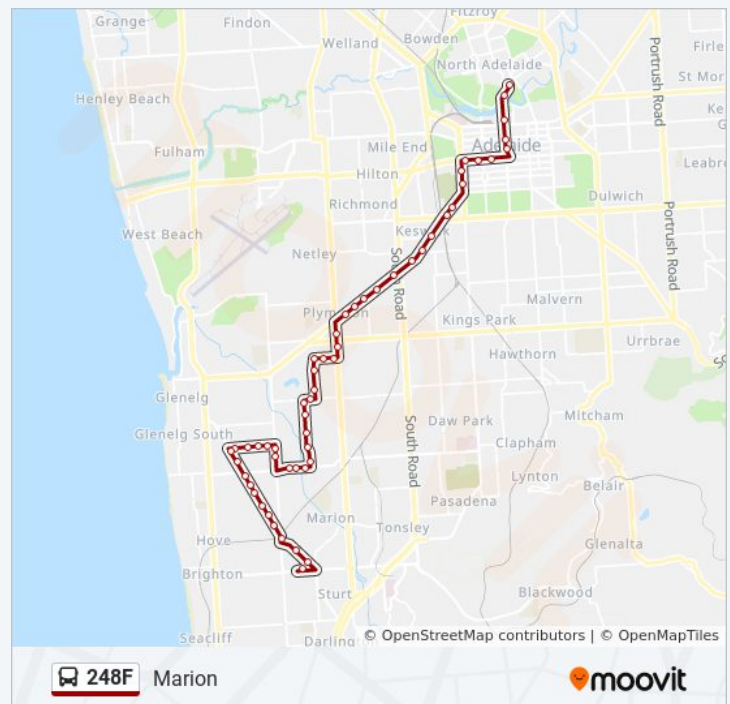

Stop 8 Anzac Hwy - South East side

Stop 9 Anzac Hwy - South East side

Stop 10 Anzac Hwy - South East side

Stop 12 Marion Rd - East side

Stop 13 Marion Rd - East side

Stop 13A South Tce - South side

Stop 14 South Tce - South side

Stop 15 South Tce - South side

Stop 16 Ferry Ave - East side

Stop 17 Ferry Ave - East side

Stop 18 Bray St - South side

Stop 19 Hendrie St - East side

Stop 20 Hendrie St - East side

Stop 21 Hendrie St - East side

Stop 22 Hendrie St - East side

Sunday	Not Operational
Monday	5:10 PM - 6:05 PM
Tuesday	5:10 PM - 6:05 PM
Wednesday	5:10 PM - 6:05 PM
Thursday	5:10 PM - 6:05 PM
Friday	5:10 PM - 6:05 PM
Saturday	Not Operational

248F bus Info

Direction: Marion

Stops: 54

Trip Duration: 55 min

Line Summary:

Stop 22A Hendrie St - East side

Stop 22B Oaklands Rd - South side

Stop 23 Oaklands Rd - South side