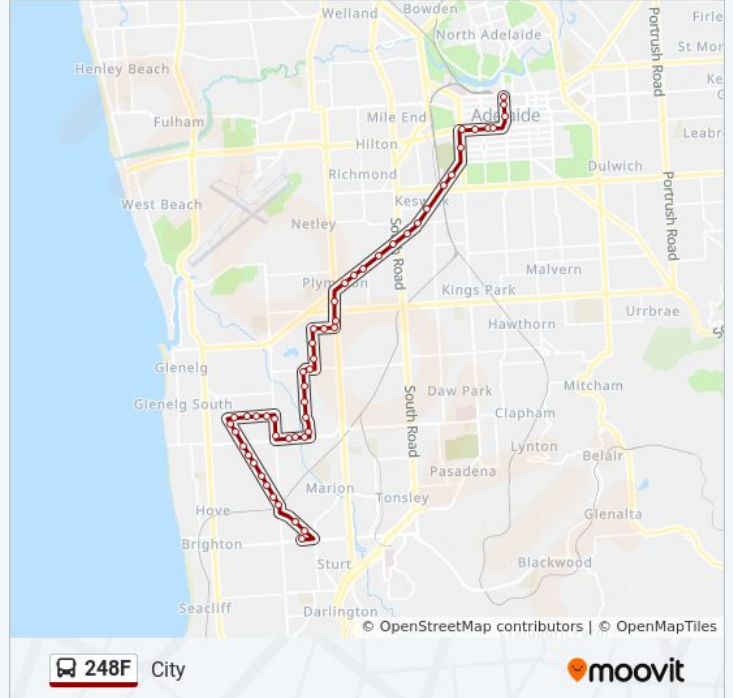

248F bus Info

Direction: City

Stops: 52

Trip Duration: 48 min

Line Summary:

- Stop 22 Hendrie St - West side
- Stop 21 Hendrie St - West side
- Stop 20 Hendrie St - West side
- Stop 19 Hendrie St - West side
- Stop 18 Bray St - North side
- Stop 17 Ferry Ave - West side
- Stop 16 Ferry Ave - West side
- Stop 15 South Tce - North side
- Stop 14 South Tce - North side
- Stop 13A South Tce - North side
- Stop 13 Marion Rd - West side
- Stop 12 Marion Rd - West side
- Stop 10 Anzac Hwy - North West side
- Stop 9 Anzac Hwy - North West side
- Stop 8 Anzac Hwy - North West side
- Stop 7 Anzac Hwy - North West side
- Stop 6 Anzac Hwy - North West side
- Stop 4 Anzac Hwy - North West side
- Stop 3 Anzac Hwy - North West side
- Stop 2 Anzac Hwy - North West side
- Stop 1 Anzac Hwy - North West side
- Stop A1 Anzac Hwy - North West side
- Stop R1 West Tce - West side
- Stop B1 Grote St - North side
- Stop B2 Grote St - North side
- Stop D1 Grote St - North side
- Stop D2 Grote St - North side
- Stop V2 King William St - West side
- Stop X2 King William St - West side
- Stop Y2 King William St - West side

Stop E1 King William St - East side

Stop W2 Grote St - South side

Stop X1 Grote St - South side

Stop Y1 Grote St - South side

Stop H1 West Tce - East side

Stop J1 West Tce - East side

Stop Z1 Anzac Hwy - South East side