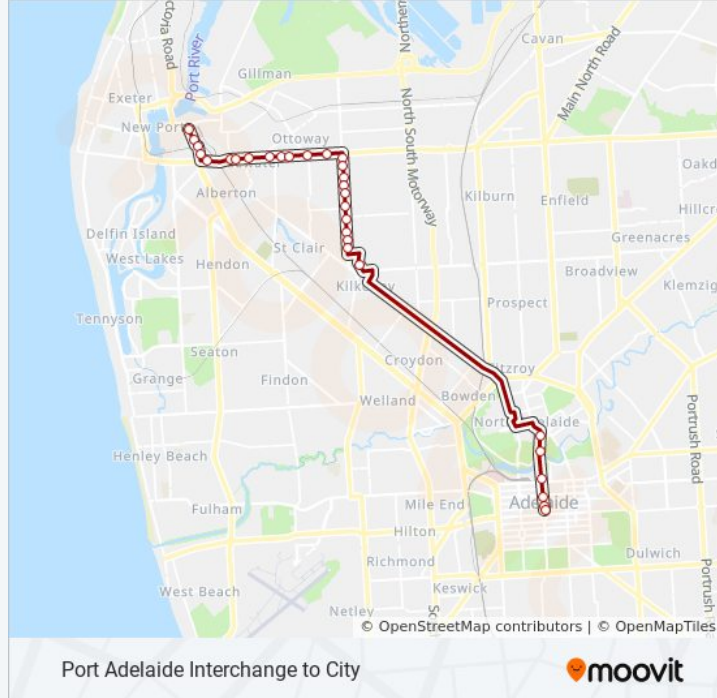

254X bus Info

Direction: City

Stops: 30

Trip Duration: 41 min

Line Summary:

Stop 24B Hanson Rd - East side

Zone D Arndale Interchange

Stop 2 King William Rd - South East side

Stop 1 King William Rd - East side

Stop A3 King William Rd - East side

Stop D1 King William St - East side

Stop E1 King William St - East side

Stop F1 King William St - North East side

Direction: Port Adelaide

29 stops

[VIEW LINE SCHEDULE](#)

Stop T1 Victoria Sq - South West side

Stop V2 King William St - West side

Stop X2 King William St - West side

Stop Z2 King William Rd - West side

Stop 1 King William Rd - West side

Stop 2 / Zone A King William Rd - North West side

Zone E Arndale Interchange

Stop 24B Hanson Rd - West side

Stop 25 Hanson Rd - West side

Stop 26 Hanson Rd - West side

Stop 27 Hanson Rd - West side

Stop 28 Hanson Rd - West side