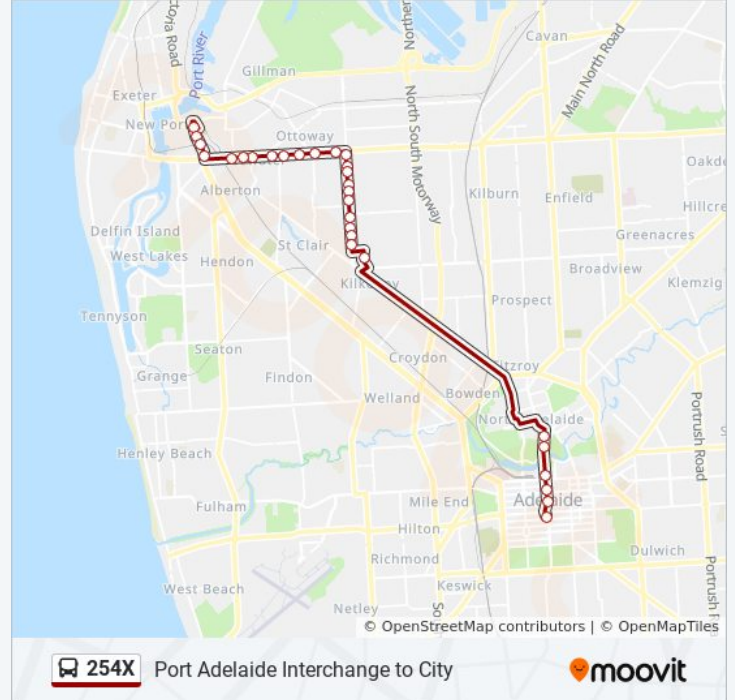

Stop 1 King William Rd - East side

Stop A3 King William Rd - East side

Stop D1 King William St - East side

Stop E1 King William St - East side

Stop F1 King William St - North East side

Direction: Port Adelaide

29 stops

[VIEW LINE SCHEDULE](#)

Stop T1 Victoria Sq - South West side

Stop V2 King William St - West side

Stop X2 King William St - West side

Stop Z2 King William Rd - West side

Stop 1 King William Rd - West side

Stop 2 / Zone A King William Rd - North West side

Zone E Arndale Interchange

Stop 24B Hanson Rd - West side

Stop 25 Hanson Rd - West side

Stop 26 Hanson Rd - West side

Stop 27 Hanson Rd - West side

Stop 28 Hanson Rd - West side

254X bus Info

Direction: Port Adelaide

Stops: 29

Trip Duration: 46 min

Line Summary:

- Stop 32G Grand Junction Rd - South side
- Stop 33G Grand Junction Rd - South side
- Stop 33H Grand Junction Rd - South side
- Stop 34G Grand Junction Rd - South side
- Stop 34H Grand Junction Rd - South side
- Stop 35G Grand Junction Rd - South side
- Stop 36G Grand Junction Rd - South side
- Stop 37 Commercial Rd - West side
- Stop 38 Commercial Rd - South West side
- Stop 39 Commercial Rd - South West side
- Zone C Port Adelaide Interchange - East side