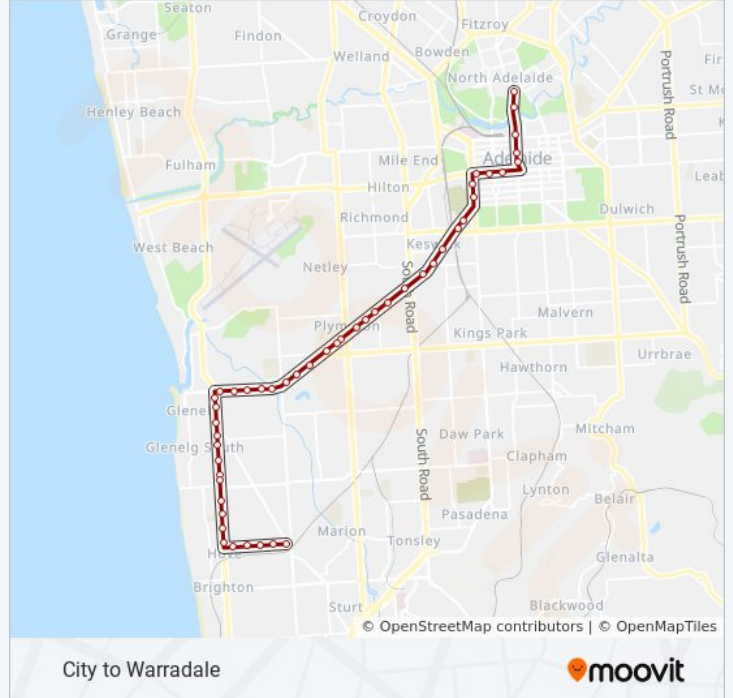

 263A

City to Warradale

Get The App

The 263A bus line City to Warradale has one route. For regular weekdays, their operation hours are:

(1) Warradale: 23:26

Use the Moovit App to find the closest 263A bus station near you and find out when is the next 263A bus arriving.

**Direction: Warradale**

48 stops

[VIEW LINE SCHEDULE](#)

Stop 2 King William Rd - South East side

Stop 1 King William Rd - East side

Stop A3 King William Rd - East side

Stop D1 King William St - East side

E1 - King William Street - East side

Stop 2 Anzac Hwy - South East side

Stop 3 Anzac Hwy - South East side

Stop 4 Anzac Hwy - South East side

Stop 6 Anzac Hwy - South East side

Stop 7 Anzac Hwy - South East side

Stop 8 Anzac Hwy - South East side

**263A bus Info**

**Direction:** Warradale

**Stops:** 48

**Trip Duration:** 35 min

**Line Summary:**

- Stop 13 Anzac Hwy - South East side
- Stop 14 Anzac Hwy - South East side
- Stop 14A Anzac Hwy - South East side
- Stop 15 Anzac Hwy - South East side
- Stop 16 Anzac Hwy - South side
- Stop 17 Anzac Hwy - South side
- Stop 18 Anzac Hwy - South side
- Stop 19 Anzac Hwy - South side
- Stop 20 Anzac Hwy - South side
- Stop 22 Brighton Rd - East side
- Stop 23 Brighton Rd - East side
- Stop 24 Brighton Rd - East side
- Stop 25 Brighton Rd - East side
- Stop 26 Brighton Rd - East side
- Stop 27 Brighton Rd - East side
- Stop 28 Brighton Rd - East side
- Stop 29 Brighton Rd - East side
- Stop 30 Brighton Rd - East side
- Stop 31 Brighton Rd - East side
- Stop 32 Brighton Rd - East side
- Stop 33 Brighton Rd - East side
- Stop 34 Dunrobin Rd - North side
- Stop 35 Dunrobin Rd - North side
- Stop 36 Dunrobin Rd - North side
- Stop 37 Dunrobin Rd - North side
- Stop 38 Dunrobin Rd - North side