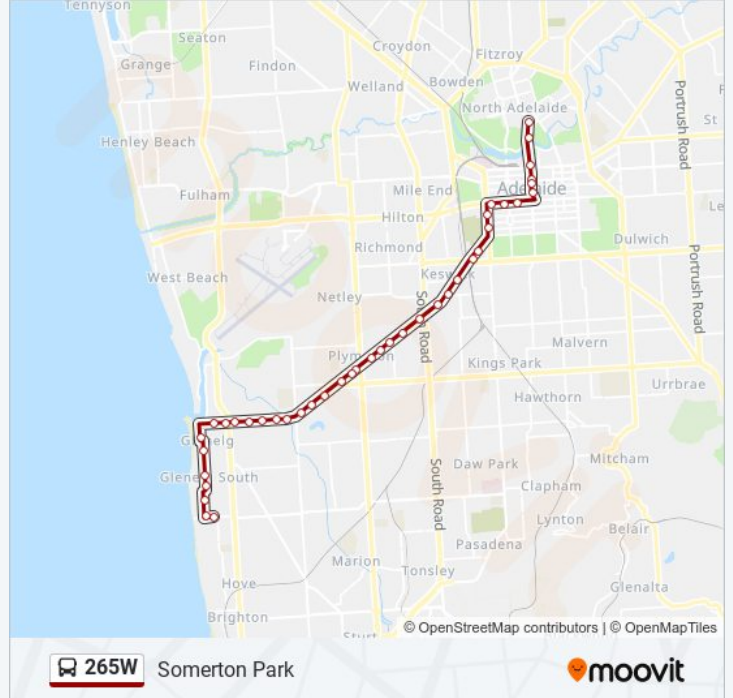

Direction: Somerton Park

40 stops

[VIEW LINE SCHEDULE](#)

Stop 2 King William Rd - South East side

Stop 1 King William Rd - East side

Stop A3 King William Rd - East side

Stop D1 King William St - East side

E1 - King William Street - East side

Stop 2 Anzac Hwy - South East side

Stop 3 Anzac Hwy - South East side

Stop 4 Anzac Hwy - South East side

Stop 6 Anzac Hwy - South East side

Stop 7 Anzac Hwy - South East side

Stop 8 Anzac Hwy - South East side

Stop 9 Anzac Hwy - South East side

Stop 10 Anzac Hwy - South East side

Stop 11 Anzac Hwy - South East side

Stop 12 Anzac Hwy - South East side

265W bus Time Schedule

Somerton Park Route Timetable:

Sunday	18:53 - 21:50
Monday	18:40 - 21:56
Tuesday	18:40 - 21:56
Wednesday	18:40 - 21:56
Thursday	18:40 - 21:56
Friday	18:40 - 21:56
Saturday	18:53 - 21:50

265W bus Info

Direction: Somerton Park

Stops: 40

Trip Duration: 36 min

Line Summary:

- Stop 13 Anzac Hwy - South East side
- Stop 14 Anzac Hwy - South East side
- Stop 14A Anzac Hwy - South East side
- Stop 15 Anzac Hwy - South East side
- Stop 16 Anzac Hwy - South side
- Stop 17 Anzac Hwy - South side
- Stop 18 Anzac Hwy - South side
- Stop 19 Anzac Hwy - South side
- Stop 20 Anzac Hwy - South side
- Stop 21A Anzac Hwy - South side
- Stop 21B Anzac Hwy - South side
- Zone C Colley Tce - East side
- Stop 22 Moseley St - East side
- Stop 24 Moseley St - East side
- Stop 25 Moseley St - East side
- Stop 26 Tarlton St - East side
- Stop 27 Tarlton St - East side
- Stop 28 Whyte St - North side