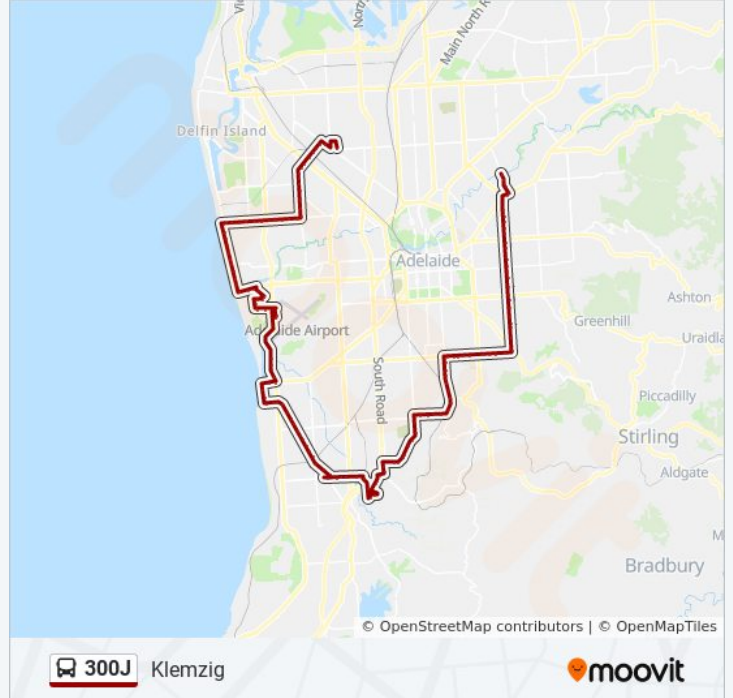

Direction: Klemzig

146 stops

[VIEW LINE SCHEDULE](#)

- Zone A Arndale Interchange
- Stop 25 Torrens Rd - South West side
- Stop 224 Woodville Rd - East side
- Stop 223 Woodville Rd - East side
- Stop 222 Woodville Rd - East side
- Stop 221 Woodville Rd - East side
- Stop 220 Woodville Rd - East side
- Stop 219 Woodville Rd - East side
- Stop 218 Findon Rd - East side
- Stop 217 Findon Rd - East side
- Stop 216 Findon Rd - East side
- Stop 23 Findon Rd - East side
- Stop 214 Findon Rd - East side
- Stop 213 Findon Rd - East side
- Stop 212 Findon Rd - East side
- Stop 20 Grange Rd - South side
- Stop 21 Grange Rd - South side
- Stop 22 Grange Rd - South side
- Stop 23 Grange Rd - South side
- Stop 24 Grange Rd - South side
- Stop 25 Grange Rd - South side
- Stop 26 Grange Rd - South side

Stops: 146

Trip Duration: 55 min

Line Summary:

Stop 27 Grange Rd - South side
Stop 28 Grange Rd - South side
Stop 29 Grange Rd - South side
Stop 29A Grange Rd - South side
Stop 29B Grange Rd - South side
Stop 29C Seaview Rd - East side
Stop 29B Seaview Rd - East side
Stop 29A Seaview Rd - East side
Stop 29 Seaview Rd - East side
Stop 28 Seaview Rd - East side
Stop 27 Seaview Rd - East side
Stop 26 Seaview Rd - East side
Stop 25 Seaview Rd - East side
Stop 24 Seaview Rd - East side
Stop 23B Seaview Rd - East side
Stop 23C Seaview Rd - East side
Stop 12C Burbridge Rd - North side
Stop 12B Burbridge Rd - North side
Stop 12D Davis St - North side
Stop 12E Davis St - East side
Stop 13 Ingerson St - South side
Stop 13A Northern Ave - South side
Stop 13B Northern Ave - South side
Stop 13C Cambridge Ave - East side
Stop 14 Rio Vista Ave - East side
Stop 14A West Beach Rd - North side
Stop 14B West Beach Rd - North side
Zone A Harbour Town Interchange
Stop 14C Harbour Town - South side
Stop 27T Tapleys Hill Rd - East side
Stop 28T Tapleys Hill Rd - East side
Stop 29T Tapleys Hill Rd - East side
Stop 30 Tapleys Hill Rd - North East side