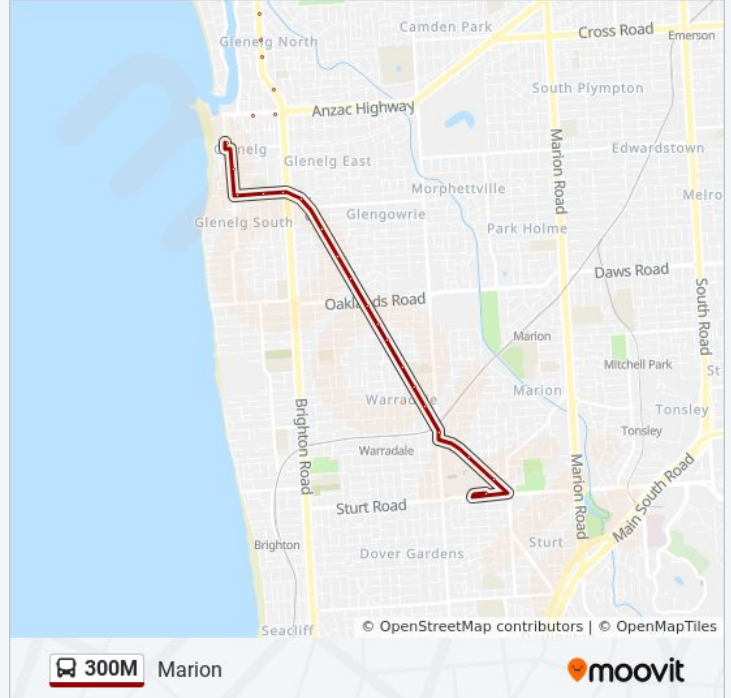

Direction: Marion

76 stops

[VIEW LINE SCHEDULE](#)

- Zone A Arndale Interchange
- Stop 25 Torrens Rd - South West side
- Stop 224 Woodville Rd - East side
- Stop 223 Woodville Rd - East side
- Stop 222 Woodville Rd - East side
- Stop 221 Woodville Rd - East side
- Stop 220 Woodville Rd - East side
- Stop 219 Woodville Rd - East side
- Stop 218 Findon Rd - East side
- Stop 217 Findon Rd - East side
- Stop 216 Findon Rd - East side
- Stop 23 Findon Rd - East side
- Stop 214 Findon Rd - East side
- Stop 213 Findon Rd - East side
- Stop 212 Findon Rd - East side
- Stop 20 Grange Rd - South side
- Stop 21 Grange Rd - South side
- Stop 22 Grange Rd - South side
- Stop 23 Grange Rd - South side
- Stop 24 Grange Rd - South side
- Stop 25 Grange Rd - South side
- Stop 26 Grange Rd - South side

Direction: Marion

Stops: 76

Trip Duration: 17 min

Line Summary:

Stop 27 Grange Rd - South side
Stop 28 Grange Rd - South side
Stop 29 Grange Rd - South side
Stop 29A Grange Rd - South side
Stop 29B Grange Rd - South side
Stop 29C Seaview Rd - East side
Stop 29B Seaview Rd - East side
Stop 29A Seaview Rd - East side
Stop 29 Seaview Rd - East side
Stop 28 Seaview Rd - East side
Stop 27 Seaview Rd - East side
Stop 26 Seaview Rd - East side
Stop 25 Seaview Rd - East side
Stop 24 Seaview Rd - East side
Stop 23B Seaview Rd - East side
Stop 23C Seaview Rd - East side
Stop 12C Burbridge Rd - North side
Stop 12B Burbridge Rd - North side
Stop 12D Davis St - North side
Stop 12E Davis St - East side
Stop 13 Ingerson St - South side
Stop 13A Northern Ave - South side
Stop 13B Northern Ave - South side
Stop 13C Cambridge Ave - East side
Stop 14 Rio Vista Ave - East side
Stop 14A West Beach Rd - North side
Stop 14B West Beach Rd - North side
Zone A Harbour Town Interchange
Stop 14C Harbour Town - South side
Stop 27T Tapleys Hill Rd - East side
Stop 28T Tapleys Hill Rd - East side
Stop 29T Tapleys Hill Rd - East side
Stop 30 Tapleys Hill Rd - North East side