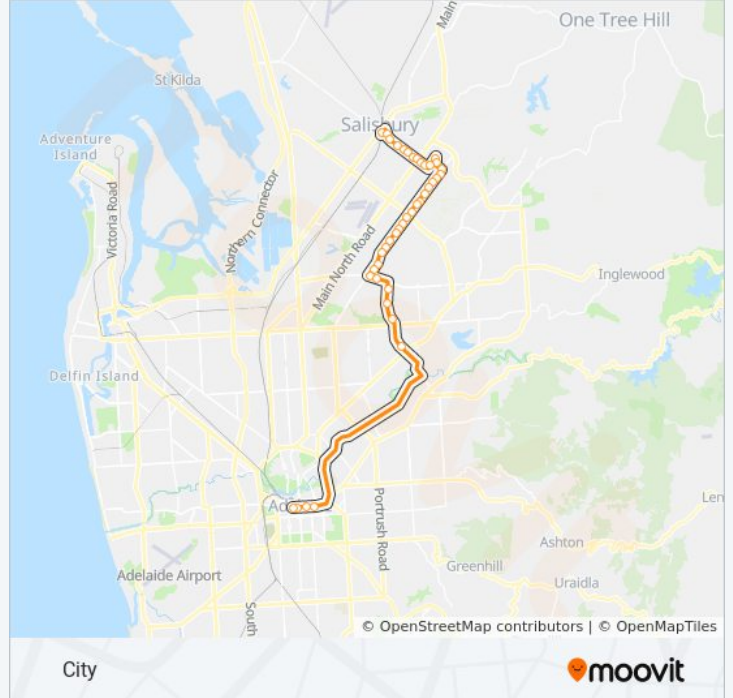

Stop 45C Buckingham Dr - North East side

Stop 45B Buckingham Dr - North East side

Stop 45A Bridge Rd - South East side

Stop 45 Bridge Rd - South East side

Stop 44B Bridge Rd - East side

Stop 44A Bridge Rd - East side

502X bus Info

Direction: City

Stops: 41

Trip Duration: 57 min

Line Summary:

- Stop 43 Bridge Rd - East side
- Stop 42A Bridge Rd - East side
- Stop 42 Bridge Rd - East side
- Stop 41 Bridge Rd - East side
- Stop 40A Bridge Rd - East side
- Stop 40 Bridge Rd - East side
- Stop 39 Bridge Rd - East side
- Stop 38B Bridge Rd - East side
- Stop 38A Bridge Rd - East side
- Stop 37C Montague Rd - North side
- Stop 37D Montague Rd - North side
- Stop 35A Walkleys Rd - East side
- Stop 34A Walkleys Rd - East side
- Stop 33A Walkleys Rd - East side
- Stop 28 Sudholz Rd - North East side
- Stop S1 Grenfell St - South side
- Stop T2 Grenfell St - South side
- Stop V3 Currie St - South side
- Stop W1 Currie St - South side

Direction: Salisbury

42 stops

[VIEW LINE SCHEDULE](#)

- Stop C1 Currie St - North side
- Stop D4 Currie St - North side
- Stop G1 Grenfell St - North side
- Stop H2 Grenfell St - North side
- Stop 28 Sudholz Rd - South West side
- Stop 33A Walkleys Rd - West side
- Stop 34A Walkleys Rd - West side
- Stop 35A Walkleys Rd - West side
- Stop 37E Montague Rd - South side
- Stop 37D Montague Rd - South side

502X bus Info

Direction: Salisbury

Stops: 42

Trip Duration: 55 min

Line Summary:

Stop 37C Montague Rd - South side

Stop 38A Bridge Rd - West side

Stop 38B Bridge Rd - West side