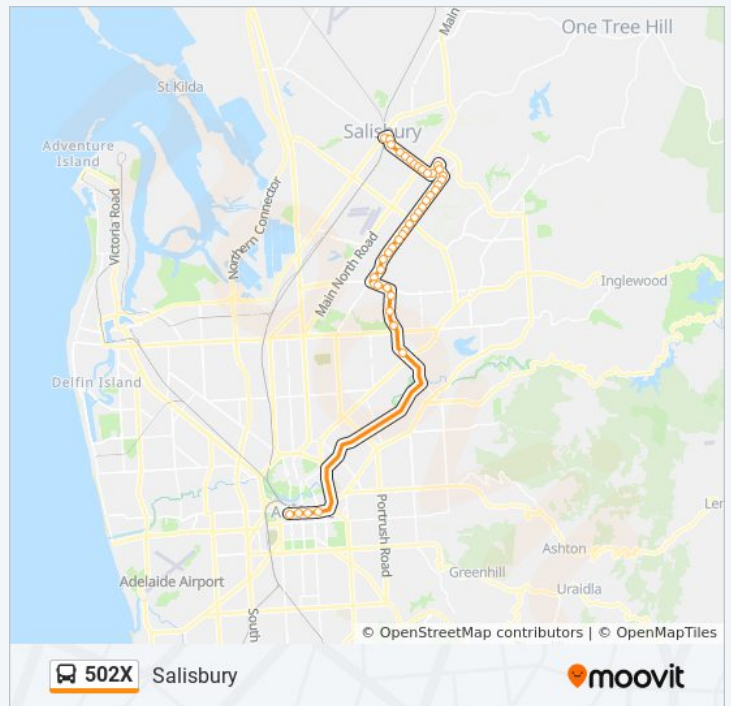

Stop 37C Montague Rd - South side

Stop 38A Bridge Rd - West side

Stop 38B Bridge Rd - West side

Stop 39 Bridge Rd - West side

Stop 40 Bridge Rd - West side

Stop 40A Bridge Rd - West side

Stop 41 Bridge Rd - North West side

Stop 42 Bridge Rd - West side

Stop 42A Bridge Rd - West side

Stop 43 Bridge Rd - West side

Stop 43B Bridge Rd - West side

Stop 43C Bridge Rd - West side

Stop 43D Bridge Rd - West side

Stop 44 Bridge Rd - West side

Stop 44A Bridge Rd - West side

Stop 44B Bridge Rd - West side

Stop 45 Bridge Rd - North West side

Stop 45A Bridge Rd - North West side

Stop 45B Buckingham Dr - South West side

Stop 45C Buckingham Dr - South West side

Stop 45D London Dr - North West side

Stop 46 Gloucester Ave - East side

Stop 46B Smith Rd - South side

Stop 47 Smith Rd - South side

Stop 47A Park Tce - South West side

Stop 47B Park Tce - South West side

Stop 47C Park Tce - South West side

Stop 47D Park Tce - South West side

Stop 48 Park Tce - South West side

Stop 48A Church St - West side

Stop 49 Church St - West side

Zone E Salisbury Interchange - East Side