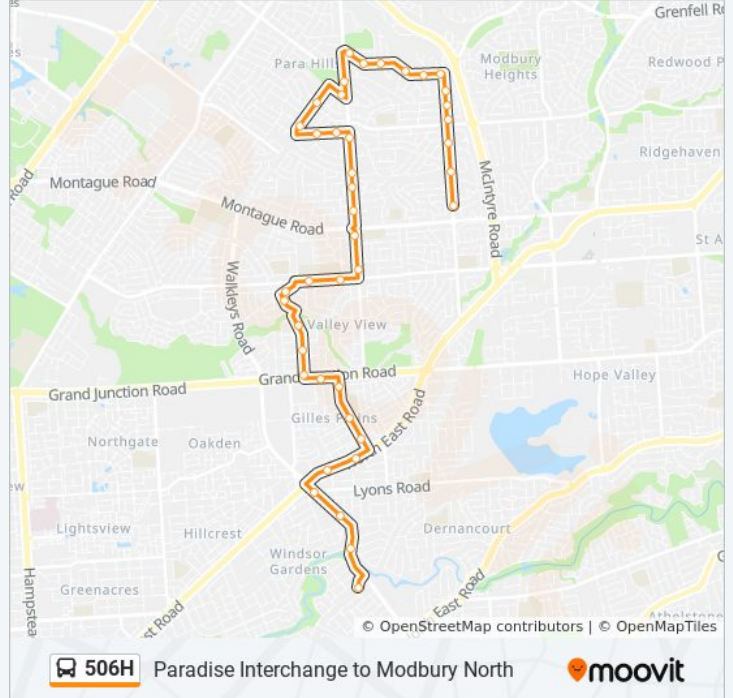

Stop 30 North East Rd - North West side

Stop 31 North East Rd - North West side

Stop 32 Wandana Ave - South West side

Stop 34 Wandana Ave - South West side

Stop 35 Wandana Ave - West side

Stop 35V Grand Junction Rd - South side

Stop 37 Pauls Dr - West side

Stop 38 Pauls Dr - West side

Stop 39 Pauls Dr - North West side

Stop 40 Brougham Dr - North West side

Stop 41 Rutherford St - North West side

Stop 42 Wright Rd - North side

Stop 43 Wright Rd - North side

### 506H bus Info

**Direction:** Modbury North

**Stops:** 41

**Trip Duration:** 23 min

**Line Summary:**

- Stop 48 Nelson Rd - West side
- Stop 49 Nelson Rd - West side
- Stop 50 Milne Rd - South West side
- Stop 51 Milne Rd - South West side
- Stop 39D Sleep Rd - North West side
- Stop 51A Sleep Rd - West side
- Stop 51B Miller Ave - North East side
- Stop 52 Nelson Rd - West side
- Stop 53 Murrell Rd - North East side
- Stop 54 Murrell Rd - North East side
- Stop 55 Murrell Rd - North side
- Stop 56 Murrell Rd - North side
- Stop 57 Murrell Rd - North side
- Stop 58 Murrell Rd - North side
- Stop 59 Kelly Rd - East side
- Stop 60 Kelly Rd - East side
- Stop 61 Kelly Rd - East side
- Stop 62 Kelly Rd - East side
- Stop 63 Kelly Rd - East side
- Stop 64 Kelly Rd - East side